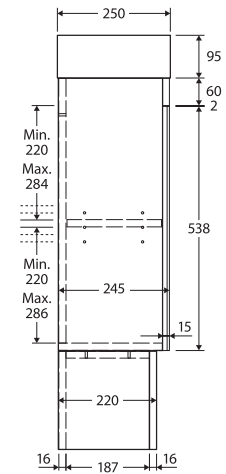

#### Features

- Reversible, gloss white poly-marble basin-top
- Chrome overflow ring included
- Reversible, soft-close door, for left-hand or right-hand opening
- Bevelled edge pull-channel (long edge of door)
- Textured Scandi Oak or Industrial finish on exterior and interior
- 16 mm thick backing board
- Includes cabinet and basin-top

While we aim to ensure specifications are correct at the time of publication, Fienza reserves the right to make modifications without prior notice. Physical colour may vary from image shown. All measurements are shown in millimetres. Always use physical product measurements for mark-ups and roughing-in as the technical drawing may differ from actual product received. Tapware not included.