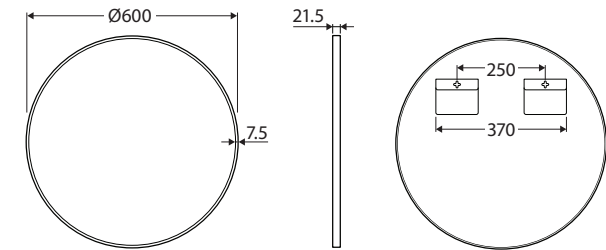

Reba

FRAMED MIRROR

600MM

Features

- 5mm thick glass mirror
- Aluminium frame – select from powder-coated matte black or anodised urban brass finishes
- Can be mounted vertically or horizontally
- Copper-free – reduces corrosion and is better for the environment
- Rust-resistant
- Includes wall mounting screws and plugs

While we aim to ensure specifications are correct at the time of publication, Fienza reserves the right to make modifications without prior notice. Physical colour may vary from image shown. All measurements are shown in millimetres. Always use physical product measurements for mark-ups and roughing-in as the technical drawing may differ from actual product received.