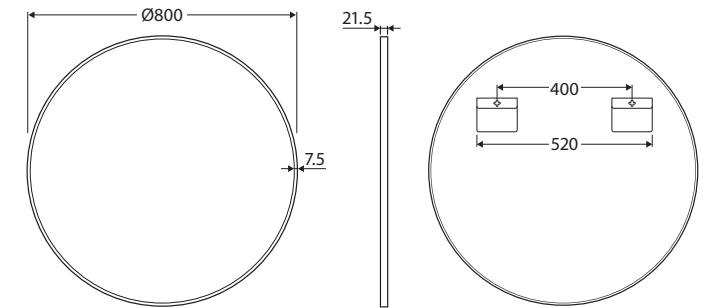

Reba

FRAMED MIRROR

800MM

Features

- 5mm thick glass mirror
- Aluminium frame – select from powder-coated matte black or anodised urban brass finishes
- Can be mounted vertically or horizontally
- Copper-free – reduces corrosion and is better for the environment
- Rust-resistant
- Includes wall mounting screws and plugs

While we aim to ensure specifications are correct at the time of publication, Fienza reserves the right to make modifications without prior notice. Physical colour may vary from image shown. All measurements are shown in millimetres. Always use physical product measurements for mark-ups and roughing-in as the technical drawing may differ from actual product received.