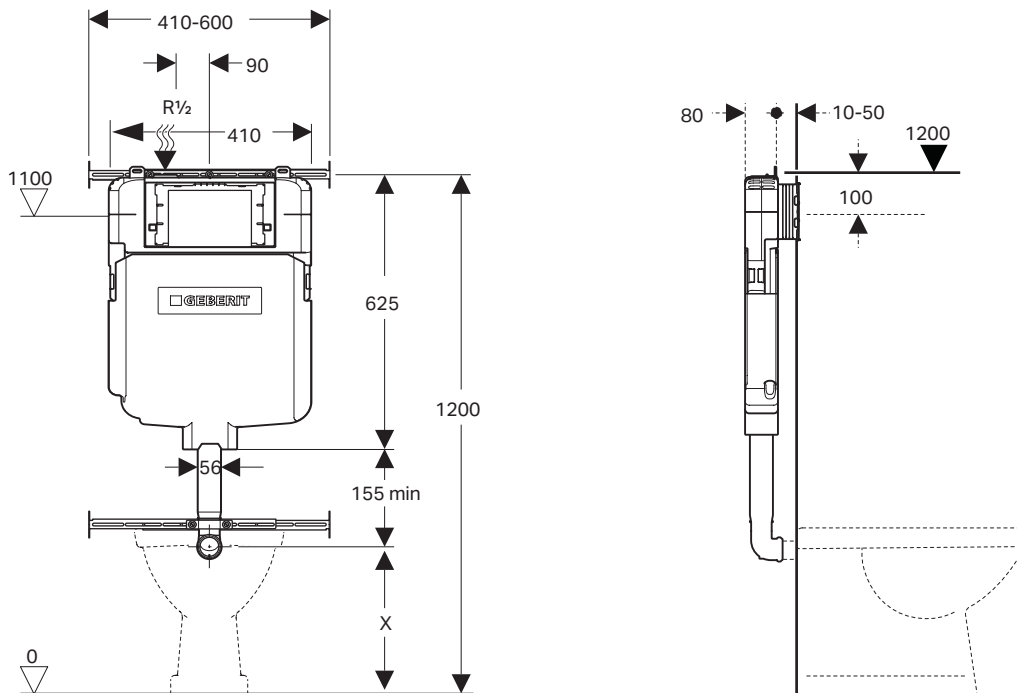

Sigma8 Concealed Cistern

BTW Cistern 4 Star 109.795.00.1

Article No.	109.794.00.1 (6/3L) 109.795.00.1 (4.5/3L)
Installation type	In-wall, stud or brick 90mm
WELS rating	3 Star (6/3L) or 4 Star (4.5/3L)
Pan type	BTW S or P Trap – suits all major brands
Standards	Watermark
Operating Pressure	10-1000Kpa
Operation	Mechanical Front Flush
Warranty	15 years on cistern tanks and frames, 3 years on valve products

Sigma plates compatible with Sigma cisterns.

Sigma60: Requires minimum 30mm wall thickness

* Separate service access required with pneumatic buttons