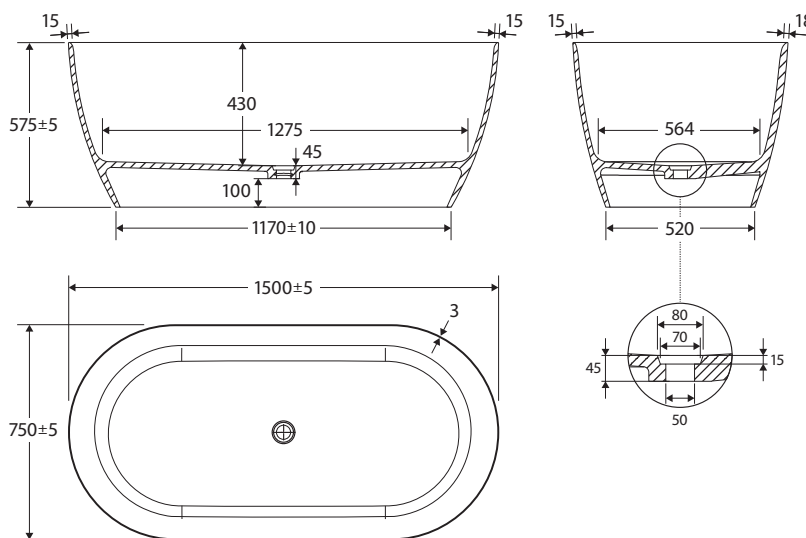

CARE & MAINTENANCE:

Fienza's matte white Cast Stone Solid Surface products are the same quality material all the way through, meaning they can be sanded and refinished as new. In case of deeper damage, a white solid surface repair fluid can be purchased directly from Fienza. Fienza's warranty on finish is valid on the condition that the care instructions have been followed. Please see the 'Cast Stone Care' instructions supplied with the product before use.