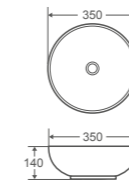

ASTI-92-RC

Size: 350x350x140mm
Counter-top round art basin
in Rock Cemeto finishing