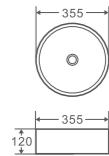

SA-34-NG
Size: 355x355x120mm
Counter-top round art basin
in Nero Grey (Gunmetal) finishing