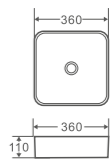

ET-79-MW

Size: 360x360x110mm
Counter-top square art basin
in Matt White finishing