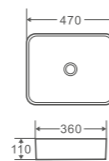

Rectangular Basin

ET-78-AG

Size: 470x360x110mm
Counter-top rectangular art basin
in Antique Green finishing

ET-78-CA

Size: 470x360x110mm
Counter-top rectangular art basin
in Cappuccinno finishing

ET-78-MB

Size: 470x360x110mm
Counter-top rectangular art basin
in Matt Black finishing

ET-78-MW

Size: 470x360x110mm
Counter-top rectangular art basin
in Matt White finishing

ET-78-NG

Size: 470x360x110mm
Counter-top rectangular art basin
in Nero Grey (Gunmetal) finishing

ET-78-TG

Size: 470x360x110mm
Counter-top rectangular art basin
in Tango Grey finishing