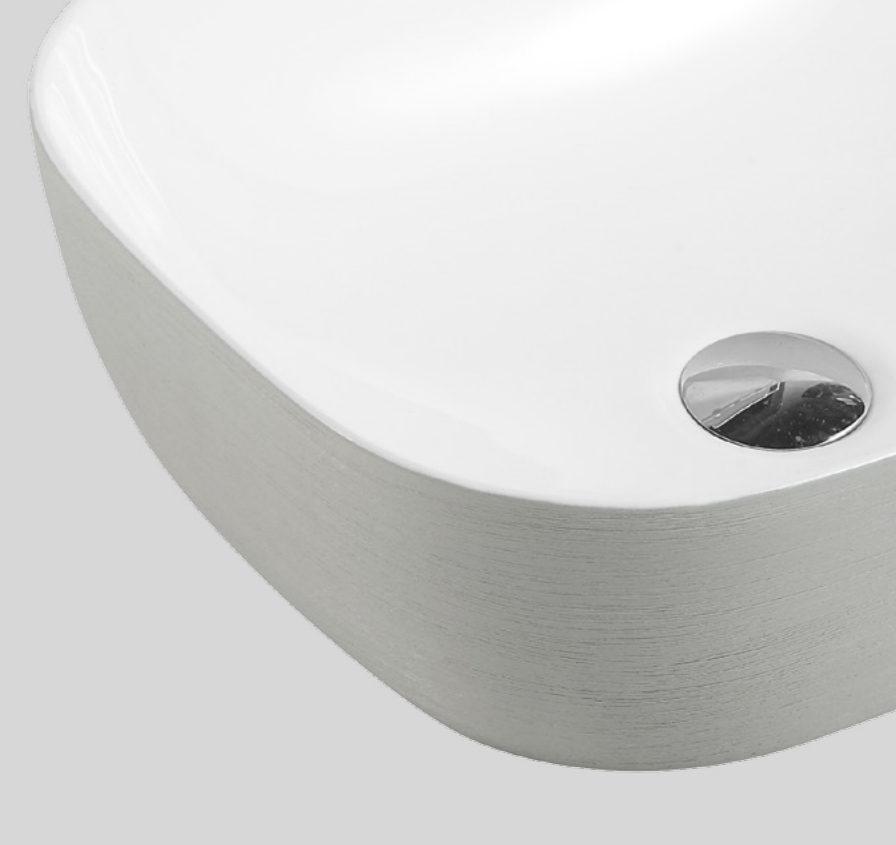

MARSAY series

Wall-hung Basin

BASIC – Wall-hung basin is the most original way of furnishing up your bathroom and by adding color to it, it is the combination of basic and contemporary.

MA-77-AG

Size: 420x420x120mm
Wall-hung square art basin with mixer hole in Antique Green finishing

Size: 500x420x120mm
Wall-hung square art basin with mixer hole in Matt Black finishing

MA-73-MB

Size: 600x420x120mm
Wall-hung square art basin with mixer hole in Matt Black finishing

CHUR series

Counter-Top Art Basin

An Inspiration of color and shape
 – **CHUR** is a series of finely crafted basin designed to make a statement in your bathroom.

CH-85-GW
 Size: 465x375x120mm
 Counter-top round-edged square basin in grey White finishing