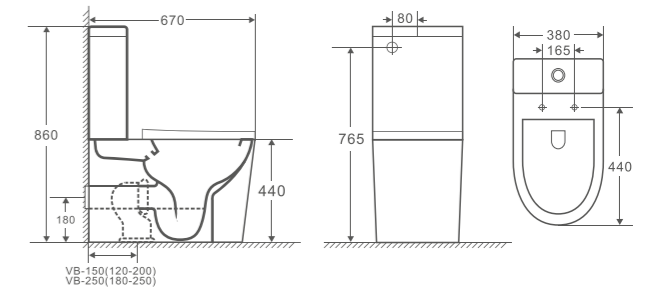

All Rubine toilets are prefixed with Geberit system & top-graded Duraplas seat cover – Indulge yourself in Aqua lifestyle today.

TOP INLET

BOTTOM INLET

VERA (VP-T2) Comfort Height 440mm **Two-Piece Toilet**
 Size: 670x380x860mm | P-trap: 180mm Roughing-in | S-trap: 120-250mm Roughing-in

ZARA (ZP-T3) Short Projection 605mm **Two-Piece Toilet**
 Size: 605x380x830mm | P-trap: 180mm Roughing-in | S-trap: 120-250mm Roughing-in

SENA (SP-T2) Comfort Height 440mm **Two-Piece Toilet**
 Size: 670x380x860mm | P-trap: 180mm Roughing-in | S-trap: 120-250mm Roughing-in

ZARA66 (ZAWH)

Wall hung Pan

Size: 515x360x350mm | P-trap: 180mm Roughting-in

Rimless

ZARA99 (ZAWFP)

Floor Pan

Size: 580x360x420mm | P-trap: 180mm Roughting-in | S-trap: 100-145mm Roughting-in

Rimless