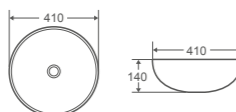

TR-67-AG

Size: 410×410×140mm
Counter-top circular art basin with Art Gold finishing