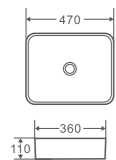

Rectangular Basin

ET-78-AG

Size: 470x360x110mm
Counter-top rectangular art basin
in Antique Green finishing

ET-78-CA

Size: 470x360x110mm
Counter-top rectangular art basin
in Cappuccinno finishing

ET-78-MB

Size: 470x360x110mm
Counter-top rectangular art basin
in Matt Black finishing

ET-78-MW

Size: 470x360x110mm
Counter-top rectangular art basin
in Matt White finishing

ET-78-NG

Size: 470x360x110mm
Counter-top rectangular art basin
in Nero Grey (Gunmetal) finishing

ET-78-TG

Size: 470x360x110mm
Counter-top rectangular art basin
in Tango Grey finishing