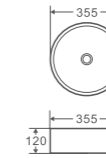

SA-34-MB
Size: 355x355x120mm
Counter-top round art basin
in Matt Black finishing