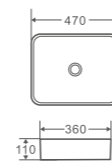

Rectangular Basin

ET-78-AG

Size: 470x360x110mm
Counter-top rectangular art basin
in Antique Green finishing

ET-78-CA

Size: 470x360x110mm
Counter-top rectangular art basin
in Cappuccinno finishing

ET-78-MB

Size: 470x360x110mm
Counter-top rectangular art basin
in Matt Black finishing

ET-78-MW

Size: 470x360x110mm
Counter-top rectangular art basin
in Matt White finishing

ET-78-NG

Size: 470x360x110mm
Counter-top rectangular art basin
in Nero Grey (Gunmetal) finishing

ET-78-TG

Size: 470x360x110mm
Counter-top rectangular art basin
in Tango Grey finishing