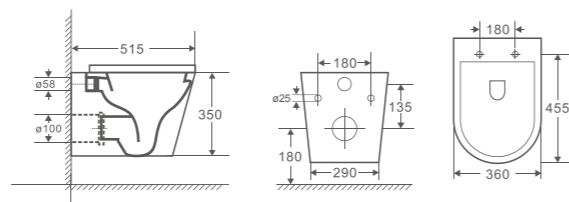

All Rubine toilets are prefixed with Geberit system & top-graded Duraplas seat cover – Indulge yourself in Aqua lifestyle today.

TOP INLET

BOTTOM INLET

VERA (VP-T2) Comfort Height 440mm **Two-Piece Toilet**
 Size: 670x380x860mm | P-trap: 180mm Roughing-in | S-trap: 120-250mm Roughing-in

ZARA (ZP-T3) Short Projection 605mm **Two-Piece Toilet**
 Size: 605x380x830mm | P-trap: 180mm Roughing-in | S-trap: 120-250mm Roughing-in

SENA (SP-T2) Comfort Height 440mm **Two-Piece Toilet**
 Size: 670x380x860mm | P-trap: 180mm Roughing-in | S-trap: 120-250mm Roughing-in

ZARA66 (ZAWH)

Wall hung Pan

Size: 515x360x350mm | P-trap: 180mm Roughting-in

Rimless

ZARA99 (ZAWFP)

Floor Pan

Size: 580x360x420mm | P-trap: 180mm Roughting-in | S-trap: 100-145mm Roughting-in

Rimless

RAUL66 (RAWH)

Wall hung Pan

Size: 580x365x365mm | P-trap: 180mm Roughting-in

Rimless

RAUL99 (RAWH)

Floor Pan

Size: 570x360x400mm | P-trap: 180mm Roughting-in | S-trap: 100-145mm Roughting-in

Rimless