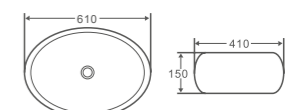

CH-33-MB
Size: 610x410x150mm
Counter-top oval art basin in Matt Black finishing