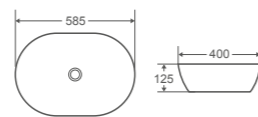

ASTI-98-TG

Size: 350x350x140mm
Counter-top round art basin
in Tornado Grey finishing

VALE series

Color beyond your imagination – Natura Oak and Tornado Black, a ceramic color of the future.

VALE-95-NO
Size: 585x400x125mm
Counter-top oval art basin
in Natura Oak finishing