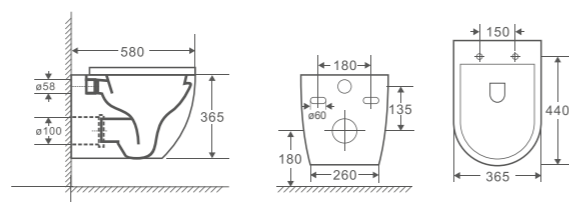

All Rubine toilets are prefixed with Geberit system & top-graded Duraplas seat cover – Indulge yourself in Aqua lifestyle today.

TOP INLET

BOTTOM INLET

VERA (VP-T2) Comfort Height 440mm **Two-Piece Toilet**
 Size: 670x380x860mm | P-trap: 180mm Roughing-in | S-trap: 120-250mm Roughing-in

ZARA (ZP-T3) Short Projection 605mm **Two-Piece Toilet**
 Size: 605x380x830mm | P-trap: 180mm Roughing-in | S-trap: 120-250mm Roughing-in

SENA (SP-T2) Comfort Height 440mm **Two-Piece Toilet**
 Size: 670x380x860mm | P-trap: 180mm Roughing-in | S-trap: 120-250mm Roughing-in

ZARA66 (ZAWH)

Wall hung Pan

Size: 515x360x350mm | P-trap: 180mm Roughting-in

Rimless

ZARA99 (ZAWFP)

Floor Pan

Size: 580x360x420mm | P-trap: 180mm Roughting-in | S-trap: 100-145mm Roughting-in

Rimless

RAUL66 (RAWH)

Wall hung Pan

Size: 580x365x365mm | P-trap: 180mm Roughting-in

Rimless

RAUL99 (RAWH)

Floor Pan

Size: 570x360x400mm | P-trap: 180mm Roughting-in | S-trap: 100-145mm Roughting-in

Rimless