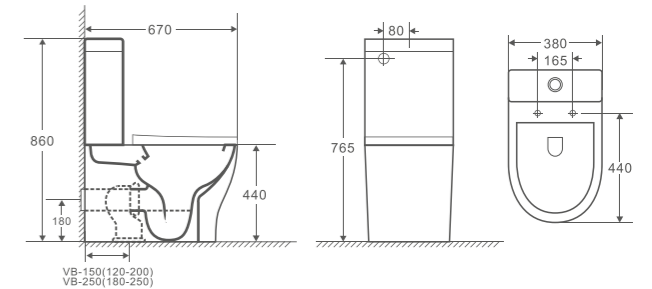

All Rubine toilets are prefixed with Geberit system & top-graded Duraplas seat cover – Indulge yourself in Aqua lifestyle today.

TOP INLET

BOTTOM INLET

VERA (VP-T2) Comfort Height 440mm **Two-Piece Toilet**
 Size: 670x380x860mm | P-trap: 180mm Roughing-in | S-trap: 120-250mm Roughing-in

ZARA (ZP-T3) Short Projection 605mm **Two-Piece Toilet**
 Size: 605x380x830mm | P-trap: 180mm Roughing-in | S-trap: 120-250mm Roughing-in

SENA (SP-T2) Comfort Height 440mm **Two-Piece Toilet**
 Size: 670x380x860mm | P-trap: 180mm Roughing-in | S-trap: 120-250mm Roughing-in

ZARA66 (ZAWH)

Wall hung Pan

Size: 515x360x350mm | P-trap: 180mm Roughting-in

Rimless

ZARA99 (ZAWFP)

Floor Pan

Size: 580x360x420mm | P-trap: 180mm Roughting-in | S-trap: 100-145mm Roughting-in

Rimless