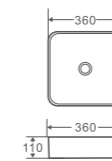

ET-79-CA

Size: 360x360x110mm
Counter-top square art basin
in Cappuccinno finishing