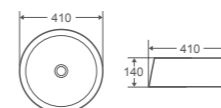

TR-74-AW
Size: 410x410x140mm
Counter-top circular art basin
with Art White finishing

TR-80-BK
Size: 410x410x140mm
Counter-top circular art basin
with external Matt Black finishing

TR-65-AB
Size: 410x410x140mm
Counter-top circular art basin
with Art Bronze finishing