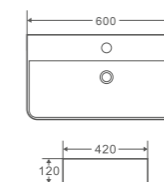

MA-77-CA

Size: 420x420x120mm
Wall-hung square art basin with mixer hole in Cappucinno finishing

MA-77-MB

Size: 420x420x120mm
Wall-hung square art basin with mixer hole in Matt Black finishing

MA-77-MW

Size: 420x420x120mm
Wall-hung square art basin with mixer hole in Matt White finishing

MA-77-NG

Size: 420x420x120mm
Wall-hung square art basin with mixer hole in Nero Grey (Gunmetal) finishing

MA-77-TG

Size: 420x420x120mm
Wall-hung square art basin with mixer hole in Tango Grey finishing

MA-73S-MB

Size: 500x420x120mm
Wall-hung square art basin with mixer hole in Matt Black finishing

MA-73-MB

Size: 600x420x120mm
Wall-hung square art basin with mixer hole in Matt Black finishing

CHUR series

Counter-Top Art Basin