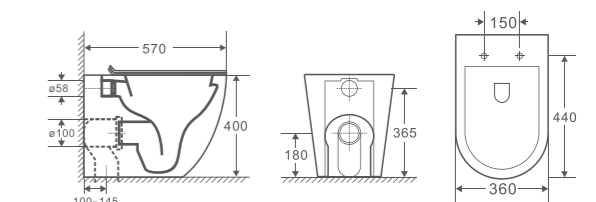

ZARA (ZP-T3) Short Projection 605mm **Two-Piece Toilet**
 Size: 605x380x830mm | P-trap: 180mm Roughing-in | S-trap: 120-250mm Roughing-in

SENA (SP-T2) Comfort Height 440mm **Two-Piece Toilet**
 Size: 670x380x860mm | P-trap: 180mm Roughing-in | S-trap: 120-250mm Roughing-in

ZARA66 (ZAWH)

Wall hung Pan

Size: 515x360x350mm | P-trap: 180mm Roughting-in

Rimless

ZARA99 (ZAWFP)

Floor Pan

Size: 580x360x420mm | P-trap: 180mm Roughting-in | S-trap: 100-145mm Roughting-in

Rimless

RAUL66 (RAWH)

Wall hung Pan

Size: 580x365x365mm | P-trap: 180mm Roughting-in

Rimless

RAUL99 (RAWH)

Floor Pan

Size: 570x360x400mm | P-trap: 180mm Roughting-in | S-trap: 100-145mm Roughting-in

Rimless