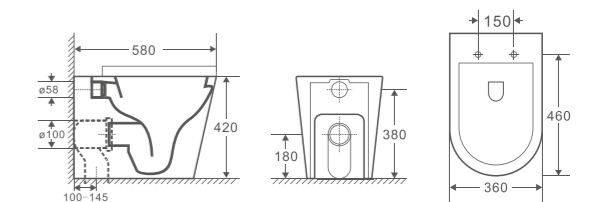

All Rubine toilets are prefixed with Geberit system & top-graded Duraplas seat cover – Indulge yourself in Aqua lifestyle today.

TOP INLET

BOTTOM INLET

VERA (VP-T2) Comfort Height 440mm **Two-Piece Toilet**
 Size: 670x380x860mm | P-trap: 180mm Roughing-in | S-trap: 120-250mm Roughing-in

ZARA (ZP-T3) Short Projection 605mm **Two-Piece Toilet**
 Size: 605x380x830mm | P-trap: 180mm Roughing-in | S-trap: 120-250mm Roughing-in

SENA (SP-T2) Comfort Height 440mm **Two-Piece Toilet**
 Size: 670x380x860mm | P-trap: 180mm Roughing-in | S-trap: 120-250mm Roughing-in

ZARA66 (ZAWH)

Wall hung Pan

Size: 515x360x350mm | P-trap: 180mm Roughting-in

Rimless

ZARA99 (ZAWFP)

Floor Pan

Size: 580x360x420mm | P-trap: 180mm Roughting-in | S-trap: 100-145mm Roughting-in

Rimless

RAUL66 (RAWH)

Wall hung Pan

Size: 580x365x365mm | P-trap: 180mm Roughting-in

Rimless

RAUL99 (RAWH)

Floor Pan

Size: 570x360x400mm | P-trap: 180mm Roughting-in | S-trap: 100-145mm Roughting-in

Rimless