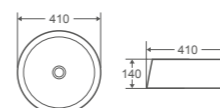

TR-75-BK
Size: 410x410x140mm
Counter-top circular art basin
with Art Black finishing