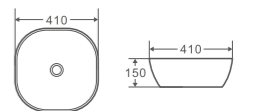

CH-43-TW
 Size: 490x395x150mm
 Counter-top round-edged square basin in Touchline White finishing

CH-43-MB
 Size: 490x395x150mm
 Counter-top round-edged rectangular basin in Matt Black finishing

CH-43-BW
 Size: 500x405x150mm
 Counter-top round-edged rectangular basin in Black/White finishing

CH-44-TW
 Size: 410x410x150mm
 Counter-top round-edged square basin in Touchline White finishing

CH-44-MB
 Size: 410x410x150mm
 Counter-top round-edged square basin in Matt Black finishing

CH-03-TW
 Size: 400x400x145mm
 Counter-top round-edged square basin in Touchline White finishing