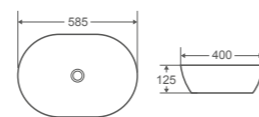

VALE-96-TB
Size: 585x400x125mm
Counter-top oval art basin
in Tornado Black finishing

VALE-97-MP
Size: 470x340x130mm
Counter-top oval art basin
in Matt Pink finishing

Rubine
Indulge in the Aqua Lifestyle