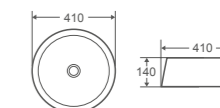

TR-70-AG
Size: 410x410x140mm
Counter-top circular art basin
with Art Gold finishing