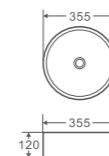

SA-34-CA
Size: 355x355x120mm
Counter-top round art basin
in Cappucino finishing