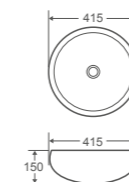

ASTI-87-MB

Size: 415x415x150mm
Counter-top round art basin
in Matt Black finishing

ASTI-90-MP

Size: 350x350x140mm
Counter-top round art basin
in Matt Pink finishing