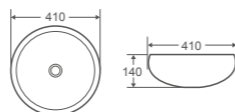

TR-32-AG

Size: 400×400×150mm
Counter-top circular art basin with external Gunmetal finishing

TR-67-AG

Size: 410×410×140mm
Counter-top circular art basin with Art Gold finishing

TR-73-AG

Size: 410×410×140mm
Counter-top circular art basin with Art Gold finishing