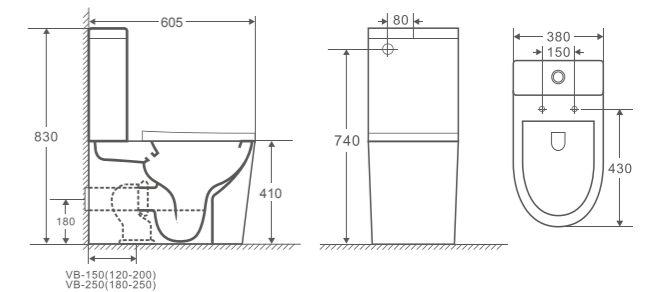

All Rubine toilets are prefixed with Geberit system & top-graded Duraplas seat cover – Indulge yourself in Aqua lifestyle today.

TOP INLET

BOTTOM INLET

VERA (VP-T2) Comfort Height 440mm **Two-Piece Toilet**
 Size: 670x380x860mm | P-trap: 180mm Roughing-in | S-trap: 120-250mm Roughing-in

ZARA (ZP-T3) Short Projection 605mm **Two-Piece Toilet**
 Size: 605x380x830mm | P-trap: 180mm Roughing-in | S-trap: 120-250mm Roughing-in

SENA (SP-T2) Comfort Height 440mm **Two-Piece Toilet**
 Size: 670x380x860mm | P-trap: 180mm Roughing-in | S-trap: 120-250mm Roughing-in

ZARA66 (ZAWH)

Wall hung Pan

Size: 515x360x350mm | P-trap: 180mm Roughting-in

Rimless

ZARA99 (ZAWFP)

Floor Pan

Size: 580x360x420mm | P-trap: 180mm Roughting-in | S-trap: 100-145mm Roughting-in

Rimless