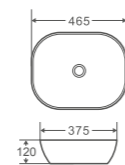

CHUR series

Counter-Top Art Basin

An Inspiration of color and shape
– **CHUR** is a series of finely crafted basin designed to make a statement in your bathroom.