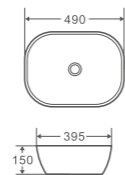

MA-77-CA

Size: 420x420x120mm
Wall-hung square art basin with mixer hole in Cappucinno finishing

MA-77-MB

Size: 420x420x120mm
Wall-hung square art basin with mixer hole in Matt Black finishing

MA-77-MW

Size: 420x420x120mm
Wall-hung square art basin with mixer hole in Matt White finishing

MA-77-NG

Size: 420x420x120mm
Wall-hung square art basin with mixer hole in Nero Grey (Gunmetal) finishing

MA-77-TG

Size: 420x420x120mm
Wall-hung square art basin with mixer hole in Tango Grey finishing

MA-73S-MB

Size: 500x420x120mm
Wall-hung square art basin with mixer hole in Matt Black finishing

MA-73-MB

Size: 600x420x120mm
Wall-hung square art basin with mixer hole in Matt Black finishing

CHUR series

Counter-Top Art Basin

CH-43-TW
 Size: 490x395x150mm
 Counter-top round-edged square basin in Touchline White finishing

CH-43-MB
 Size: 490x395x150mm
 Counter-top round-edged rectangular basin in Matt Black finishing

CH-43-BW
 Size: 500x405x150mm
 Counter-top round-edged rectangular basin in Black/White finishing