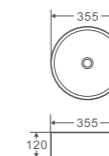

SA-34-TW
Size: 355x355x120mm
Counter-top round art basin with
external Touchline White finishing