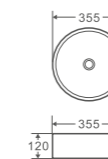

SA-34-TG
Size: 355x355x120mm
Counter-top round art basin
in Tango Grey finishing