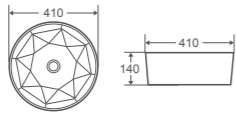

TR-53-AN

Size: 410×410×140mm
Counter-top circular art basin with Art Nickel finishing