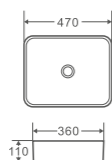

Rectangular Basin

ET-78-AG

Size: 470x360x110mm
Counter-top rectangular art basin
in Antique Green finishing

ET-78-CA

Size: 470x360x110mm
Counter-top rectangular art basin
in Cappuccinno finishing

ET-78-MB

Size: 470x360x110mm
Counter-top rectangular art basin
in Matt Black finishing

ET-78-MW

Size: 470x360x110mm
Counter-top rectangular art basin
in Matt White finishing

ET-78-NG

Size: 470x360x110mm
Counter-top rectangular art basin
in Nero Grey (Gunmetal) finishing

ET-78-TG

Size: 470x360x110mm
Counter-top rectangular art basin
in Tango Grey finishing