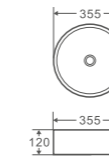

ROUND – A shape of passion and color is the smile of nature. **SASSO** series is the combination of both elements to liven up your bathroom.

SASSO series