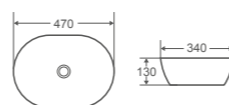

VALE-96-TB
Size: 585x400x125mm
Counter-top oval art basin
in Tornado Black finishing

VALE-97-MP
Size: 470x340x130mm
Counter-top oval art basin
in Matt Pink finishing

Rubine
Indulge in the Aqua Lifestyle