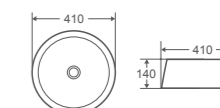

TR-77-AM
Size: 410x410x140mm
Counter-top circular art basin
with Art Metallic finishing