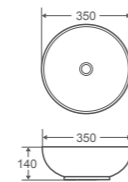

ASTI-91-MW

Size: 350x350x140mm
Counter-top round art basin
in Matt White finishing