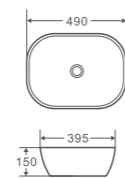

MA-77-CA

Size: 420x420x120mm
Wall-hung square art basin with mixer hole in Cappucinno finishing

MA-77-MB

Size: 420x420x120mm
Wall-hung square art basin with mixer hole in Matt Black finishing

MA-77-MW

Size: 420x420x120mm
Wall-hung square art basin with mixer hole in Matt White finishing

MA-77-NG

Size: 420x420x120mm
Wall-hung square art basin with mixer hole in Nero Grey (Gunmetal) finishing

MA-77-TG

Size: 420x420x120mm
Wall-hung square art basin with mixer hole in Tango Grey finishing

MA-73S-MB

Size: 500x420x120mm
Wall-hung square art basin with mixer hole in Matt Black finishing

MA-73-MB

Size: 600x420x120mm
Wall-hung square art basin with mixer hole in Matt Black finishing

CHUR series

Counter-Top Art Basin

CH-43-TW
 Size: 490x395x150mm
 Counter-top round-edged square basin in Touchline White finishing

CH-43-MB
 Size: 490x395x150mm
 Counter-top round-edged rectangular basin in Matt Black finishing

CH-43-BW
 Size: 500x405x150mm
 Counter-top round-edged rectangular basin in Black/White finishing