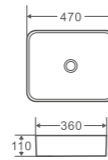

ET-78-AG

Size: 470x360x110mm
Counter-top rectangular art basin
in Antique Green finishing