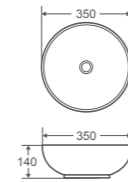

ASTI-87-MB

Size: 415x415x150mm
Counter-top round art basin
in Matt Black finishing

ASTI-90-MP

Size: 350x350x140mm
Counter-top round art basin
in Matt Pink finishing