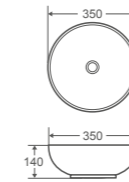

ASTI-94-MB

Size: 350x350x140mm
Counter-top round art basin
in Matt Black finishing