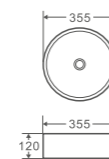

SA-34-AG
Size: 355x355x120mm
Counter-top round art basin
in Antique Green finishing