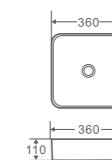

ET-79-MW

Size: 360x360x110mm
Counter-top square art basin
in Matt White finishing

ET-79-NG

Size: 360x360x110mm
Counter-top square art basin
in Nero Grey (Gunmetal) finishing

ET-79-TG

Size: 360x360x110mm
Counter-top square art basin
in Tango Grey finishing

MARSAY series

Wall-hung Basin

BASIC – Wall-hung basin is the most original way of furnishing up your bathroom and by adding color to it, it is the combination of basic and contemporary.

MA-77-AG

Size: 420x420x120mm
Wall-hung square art basin with mixer hole in Antique Green finishing