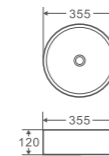

SA-31-TB
Size: 355x355x120mm
Counter-top round art basin
in Touchline Black finishing