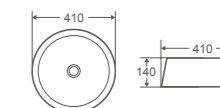

TR-74-AW
Size: 410x410x140mm
Counter-top circular art basin
with Art White finishing

TR-80-BK
Size: 410x410x140mm
Counter-top circular art basin
with external Matt Black finishing

TR-65-AB
Size: 410x410x140mm
Counter-top circular art basin
with Art Bronze finishing