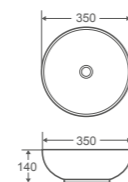

ASTI-87-MB

Size: 415x415x150mm
Counter-top round art basin
in Matt Black finishing

ASTI-90-MP

Size: 350x350x140mm
Counter-top round art basin
in Matt Pink finishing

ASTI-91-MW

Size: 350x350x140mm
Counter-top round art basin
in Matt White finishing