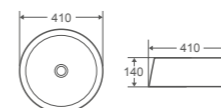

TR-74-AW
Size: 410x410x140mm
Counter-top circular art basin
with Art White finishing

TR-80-BK
Size: 410x410x140mm
Counter-top circular art basin
with external Matt Black finishing

TR-65-AB
Size: 410x410x140mm
Counter-top circular art basin
with Art Bronze finishing