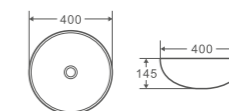

CH-03-TW
Size: 400x400x145mm
Counter-top round-edged square basin in Touchline White finishing