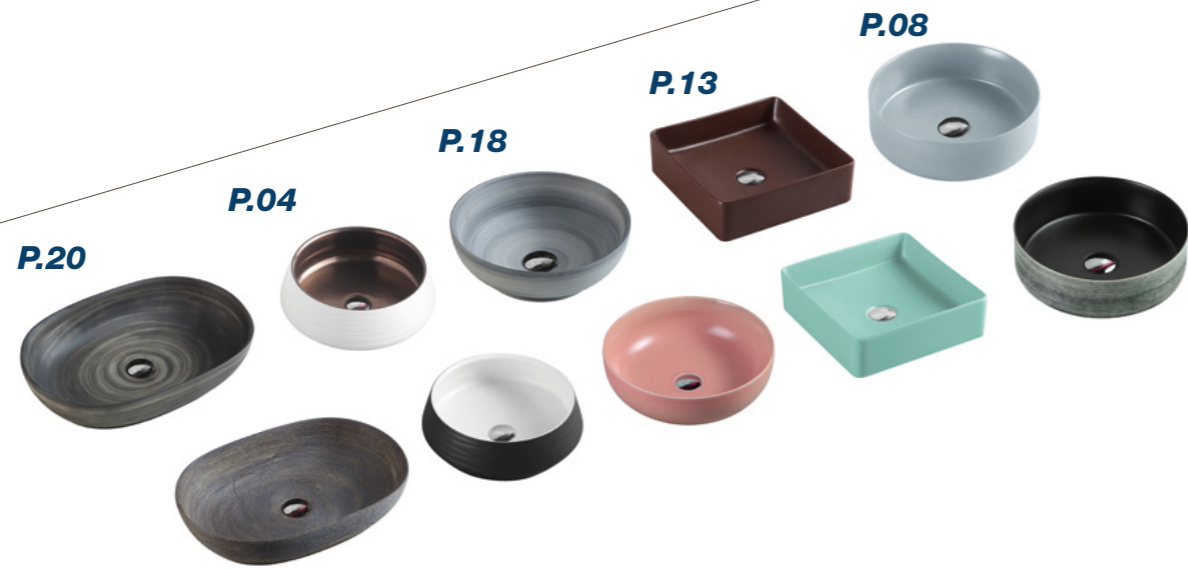

INDEX

RUBINE, has been focusing on bathroom furnishing since 1999, continues to explore a new bathroom concept that offers an ergonomic product for your bathroom and its objective is to provide a culture of quality, design and comfort.

It is a brand that originated from a small town in northern Italy; Torino, a city that has a rich culture and history in its numerous art galleries, churches, palaces, opera houses and museums. With this historical & cultural background, Rubine offers a wide range of high quality designer products ranging from bathtub, faucet, bathroom vanity, designer mirror, shower, water closet and bathroom accessories. They are exquisitely designed as a true reflection of your lifestyle.

COLOURS - This new extensive line of top quality colour basins from Rubine ensures that there's something fit your personality – be its colour, design or style. We're always improving our designs to meet your needs and expectations of a perfect home.