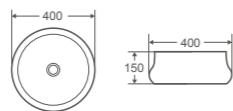

TR-32-AG

Size: 400×400×150mm
Counter-top circular art basin with external Gunmetal finishing