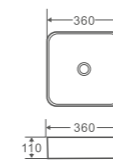

ET-79-MB

Size: 360x360x110mm
Counter-top square art basin
in Matt Black finishing