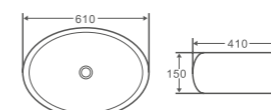

CH-33-BW
Size: 610x410x150mm
Counter-top oval art basin in Black/White finishing