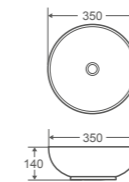

ASTI-92-RC

Size: 350x350x140mm
Counter-top round art basin
in Rock Cemeto finishing

ASTI-94-MB

Size: 350x350x140mm
Counter-top round art basin
in Matt Black finishing

ASTI-93-PB

Size: 350x350x140mm
Counter-top round art basin
in Pearl Black finishing