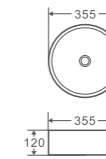

SA-34-MW
Size: 355x355x120mm
Counter-top round art basin
in Matt White finishing