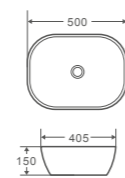

MA-77-NG

Size: 420x420x120mm
Wall-hung square art basin with mixer hole in Nero Grey (Gunmetal) finishing

MA-77-TG

Size: 420x420x120mm
Wall-hung square art basin with mixer hole in Tango Grey finishing

MA-73S-MB

Size: 500x420x120mm
Wall-hung square art basin with mixer hole in Matt Black finishing

MA-73-MB

Size: 600x420x120mm
Wall-hung square art basin with mixer hole in Matt Black finishing

CHUR series

Counter-Top Art Basin

An Inspiration of color and shape
 – **CHUR** is a series of finely crafted basin designed to make a statement in your bathroom.

CH-85-GW
 Size: 465x375x120mm
 Counter-top round-edged square basin in grey White finishing

CH-43-TW
 Size: 490x395x150mm
 Counter-top round-edged square basin in Touchline White finishing

CH-43-MB
 Size: 490x395x150mm
 Counter-top round-edged rectangular basin in Matt Black finishing

CH-43-BW
 Size: 500x405x150mm
 Counter-top round-edged rectangular basin in Black/White finishing