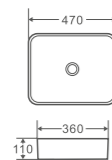

SA-34-TG
Size: 355x355x120mm
Counter-top round art basin
in Tango Grey finishing

SA-34-TW
Size: 355x355x120mm
Counter-top round art basin with
external Touchline White finishing

COLOR YOUR BATHROOM

ETNA series

Rectangular Basin

ET-78-AG

Size: 470x360x110mm
Counter-top rectangular art basin
in Antique Green finishing

ET-78-CA

Size: 470x360x110mm
Counter-top rectangular art basin
in Cappuccinno finishing

ET-78-MB

Size: 470x360x110mm
Counter-top rectangular art basin
in Matt Black finishing

ET-78-MW

Size: 470x360x110mm
Counter-top rectangular art basin
in Matt White finishing

ET-78-NG

Size: 470x360x110mm
Counter-top rectangular art basin
in Nero Grey (Gunmetal) finishing

ET-78-TG

Size: 470x360x110mm
Counter-top rectangular art basin
in Tango Grey finishing