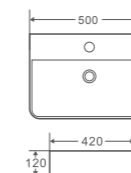

MA-77-CA

Size: 420x420x120mm
Wall-hung square art basin with mixer hole in Cappucinno finishing

MA-77-MB

Size: 420x420x120mm
Wall-hung square art basin with mixer hole in Matt Black finishing

MA-77-MW

Size: 420x420x120mm
Wall-hung square art basin with mixer hole in Matt White finishing

MA-77-NG

Size: 420x420x120mm
Wall-hung square art basin with mixer hole in Nero Grey (Gunmetal) finishing

MA-77-TG

Size: 420x420x120mm
Wall-hung square art basin with mixer hole in Tango Grey finishing

MA-73S-MB

Size: 500x420x120mm
Wall-hung square art basin with mixer hole in Matt Black finishing

MA-73-MB

Size: 600x420x120mm
Wall-hung square art basin with mixer hole in Matt Black finishing

CHUR series

Counter-Top Art Basin