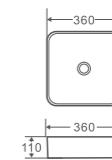

ET-79-NG

Size: 360x360x110mm
Counter-top square art basin
in Nero Grey (Gunmetal) finishing