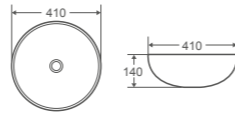

TRIER series

The colors of metal reflects a character of strength and egoism.

TR-53-AN

Size: 410×410×140mm
Counter-top circular art basin with Art Nickel finishing

TR-64-AB

Size: 410×410×140mm
Counter-top circular art basin with Art Bronze finishing