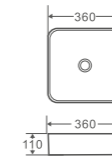

ET-79-AG

Size: 360x360x110mm
Counter-top square art basin
in Antique Green finishing