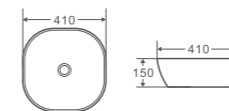

CH-43-TW
 Size: 490x395x150mm
 Counter-top round-edged square basin in Touchline White finishing

CH-43-MB
 Size: 490x395x150mm
 Counter-top round-edged rectangular basin in Matt Black finishing

CH-43-BW
 Size: 500x405x150mm
 Counter-top round-edged rectangular basin in Black/White finishing

CH-44-TW
 Size: 410x410x150mm
 Counter-top round-edged square basin in Touchline White finishing

CH-44-MB
 Size: 410x410x150mm
 Counter-top round-edged square basin in Matt Black finishing

CH-03-TW
 Size: 400x400x145mm
 Counter-top round-edged square basin in Touchline White finishing