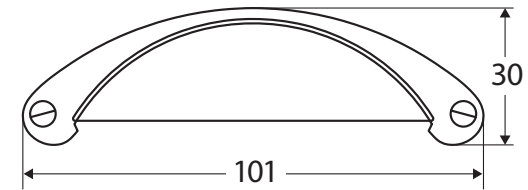

Hampton HANDLE

Features

- Modern vintage style
- Cup handle design for comfort and ease of use
- Made from zinc alloy
- 25mm screws included

Modern
Vintage
COLLECTION

Available in

Polished
Chrome

HANDLEHCH

PVD
Brushed Nickel