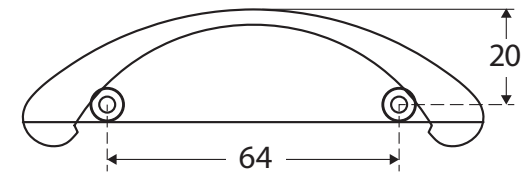

Hampton HANDLE

Features

- Modern vintage style
- Cup handle design for comfort and ease of use
- Made from zinc alloy
- 25mm screws included

Modern
Vintage
COLLECTION

Available in

Polished
Chrome

HANDLEHCH

PVD
Brushed Nickel

While we aim to ensure specifications are correct at the time of publication, Fienza reserves the right to make modifications without prior notice. Physical colour may vary from image shown. All measurements are shown in millimetres. Always use physical product measurements for mark-ups and roughing-in as the technical drawing may differ from actual product received.