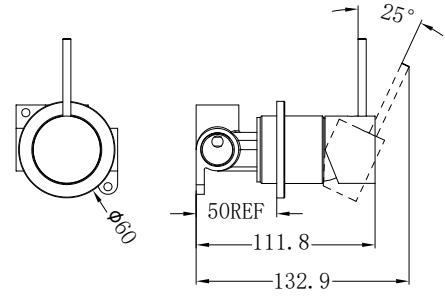

Brushed Gold
NR221909bBG

Brushed Bronze
NR221909bBZ

Matte White
NR221909bMW

NR221909jCH

Shower Mixer With 60mm Plate Handle Up
Colours Available:

Matte Black
NR221909jMB

Gun Metal Grey
NR221909jGM

Brushed Nickel
NR221909jBN

Brushed Gold
NR221909jBG

Brushed Bronze
NR221909jBZ

Matte White
NR221909jMW