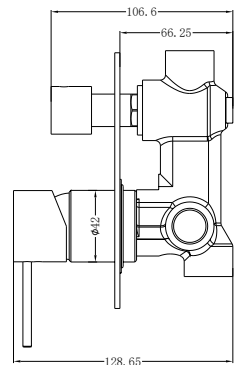

NR221909aCH

Shower Mixer With Divertor
Colours Available: