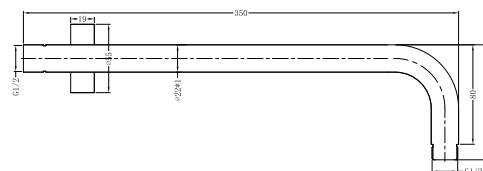

Brushed Bronze
NR1987aBZ

Matte White
NR1987aMW

NR502CH

Round Shower Arm

Colours Available:

Matte Black
NR502MB

Gun Metal Grey
NR502GM

Brushed Nickel
NR502BN

Brushed Gold
NR502BG

Brushed Bronze
NR502BZ

Matte White
NR502MW

Note:

CH:100/150/300/450/600mm
MB: 100/300/450mm
BN:100/300mm
BG:100/300mm
GM:100/300mm
BZ:150/300mm
MW:300mm