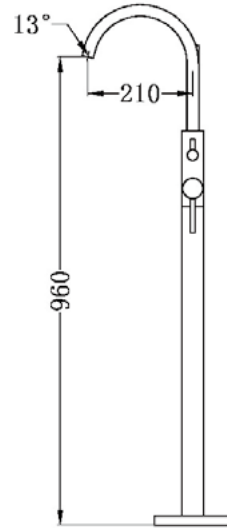

Brushed Gold
NR221903aBG