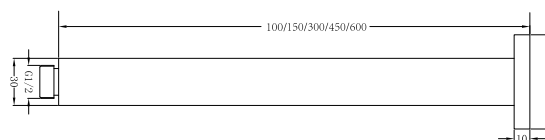

**Brushed Gold**  
NR502BG

**Brushed Bronze**  
NR502BZ

**Matte White**  
NR502MW

**Note:**

CH:100/150/300/450/600mm  
 MB: 100/300/450mm  
 BN:100/300mm  
 BG:100/300mm  
 GM:100/300mm  
 BZ:150/300mm  
 MW:300mm