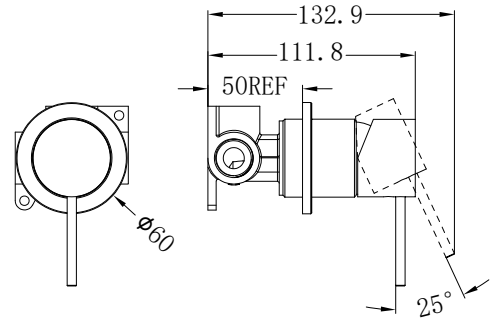

New Arrival

NR221909hCH

Shower Mixer With 60mm Plate
Colours Available: