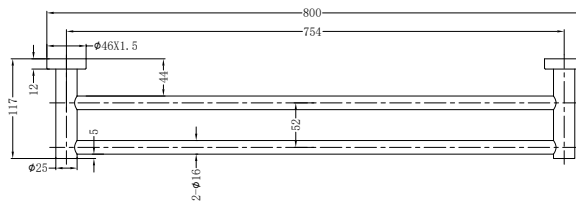

NR1930dCH

Double Towel Rail 800mm

Colours Available: