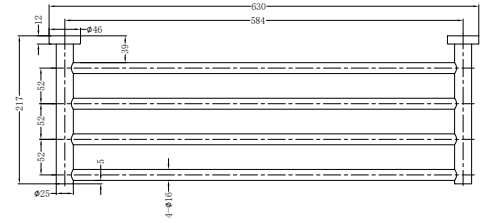

Brushed Bronze
NR1930dBZ

Matte White
NR1930dMW