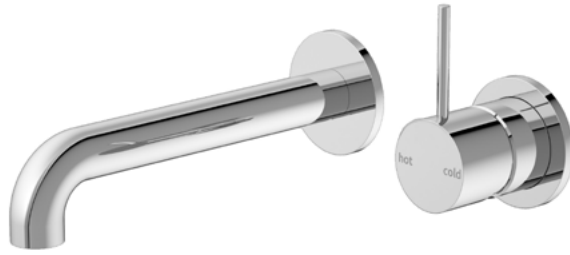

NR221907c160BG  
NR221907c185BG  
NR221907c230BG

**Brushed Bronze**

NR221907c160BZ  
NR221907c185BZ  
NR221907c230BZ

**Matte White**

NR221907c160MW  
NR221907c185MW  
NR221907c230MW

MECCA  
RANGE

---

NR221907d160CH  
NR221907d185CH  
NR221907d230CH