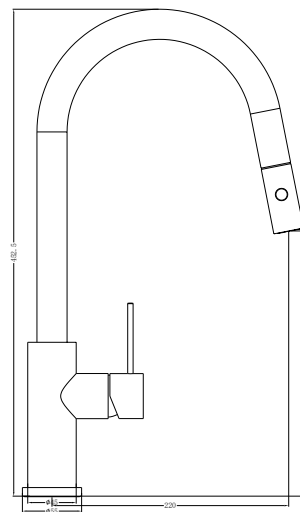

Brushed Bronze
NR221901cBZ

NR221908CH

Pull Out Sink Mixer With Vegie Spray Function

Water Rating: 5 Star, 5L/Min

Colours Available: