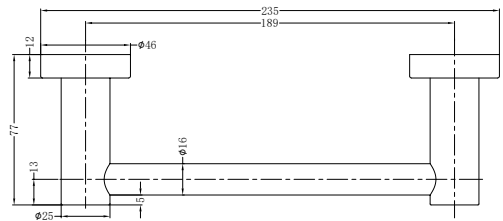

NR1980aCH

Hand Towel Rail
Colours Available: