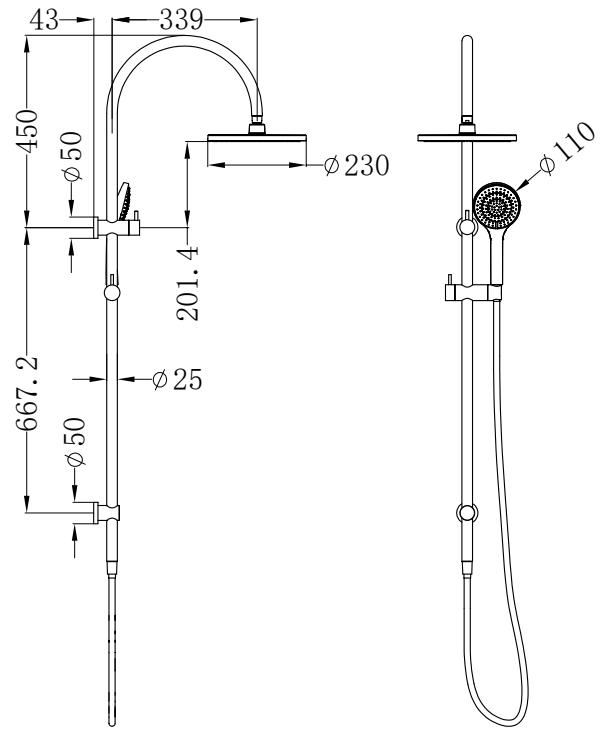

NR221905bCH

Mecca Twin Shower With Air Shower
Water Rating: 2 Star, 11L/Min
Colours Available:

Matte Black
NR221905bMB

Brushed Nickel
NR221905bBN