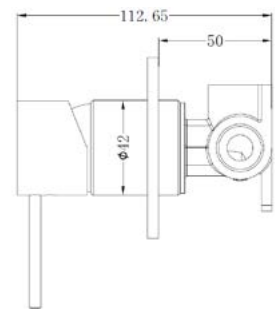

NR221907d160CH
NR221907d185CH
NR221907d230CH

Wall Basin Mixer Handle Up
Separate Back Plate 160/185/230mm Spout
Water Rating: 5 Star, 6L/Min
Colours Available:

Matte Black

NR221907d160MB
NR221907d185MB
NR221907d230MB

Gun Metal Grey

NR221907d160GM
NR221907d185GM
NR221907d230GM

Brushed Nickel

NR221907d160BN
NR221907d185BN
NR221907d230BN

Brushed Gold

NR221907d160BG
NR221907d185BG
NR221907d230BG

Brushed Bronze

NR221907d160BZ
NR221907d185BZ
NR221907d230BZ

Matte White

NR221907d160MW
NR221907d185MW
NR221907d230MW

NR221909CH

Shower Mixer
Colours Available:

Matte Black

NR221909MB

Gun Metal Grey

NR221909GM

Brushed Nickel

NR221909BN

Brushed Gold

NR221909BG

Brushed Bronze

NR221909BZ

Matte White

NR221909MW