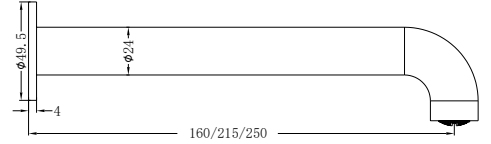

# MECCA RANGE

---

NR221903160CH  
NR221903215CH  
NR221903250CH

Basin/Bath Spout Only 160/215/250mm  
Water Rating: 5 Star, 6L/Min  
Colours Available:

**Matte Black**

NR221903160MB  
NR221903215MB  
NR221903250MB