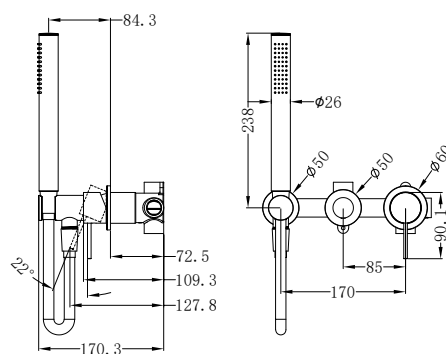

New Arrival