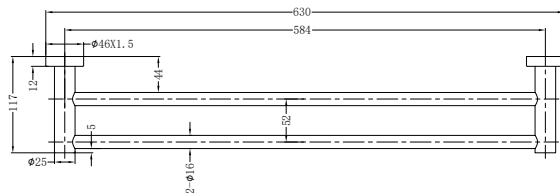

**NR1930CH**

Single Towel Rail 800mm  
Colours Available:

**Matte Black**  
NR1930MB

**Gun Metal Grey**  
NR1930GM

**Brushed Nickel**  
NR1930BN

**Brushed Gold**  
NR1930BG

**Brushed Bronze**  
NR1930BZ

**Matte White**  
NR1930MW