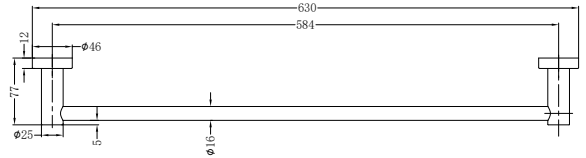

Brushed Bronze
NR1986BZ

Matte White
NR1986MW

Matte Black
NR1924MB

Gun Metal Grey
NR1924GM

Brushed Nickel
NR1924BN

Brushed Gold
NR1924BG

Brushed Bronze
NR1924BZ

Matte White
NR1924MW