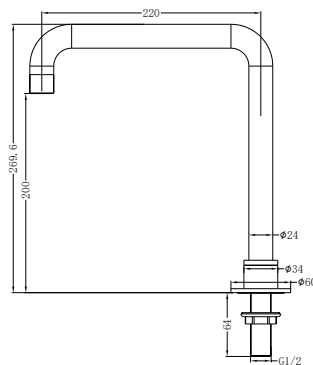

NR221901cCH

Hob Basin Mixer Square Spout

Water Rating: 6 Star, 4.5L/Min

Colours Available: