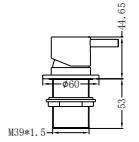

**Brushed Gold**  
NR221901aBG

**Brushed Bronze**  
NR221901aBZ

**Matte White**  
NR221901aMW

**NR221901bCH**

Hob Basin Mixer Round Spout

Water Rating: 6 Star, 4.5L/Min

Colours Available:

**Matte Black**  
NR221901bMB