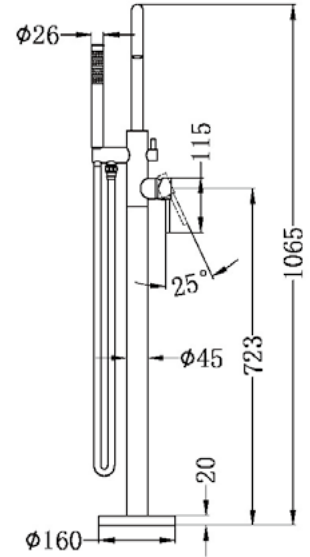

Brushed Bronze
NR221903aBZ

Matte White
NR221903aMW