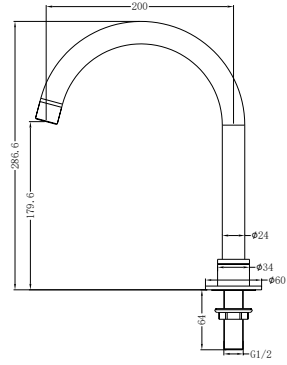

**Brushed Gold**  
NR221901aBG

**Brushed Bronze**  
NR221901aBZ

**Matte White**  
NR221901aMW

**NR221901bCH**

Hob Basin Mixer Round Spout

Water Rating: 6 Star, 4.5L/Min

Colours Available:

**Matte Black**  
NR221901bMB