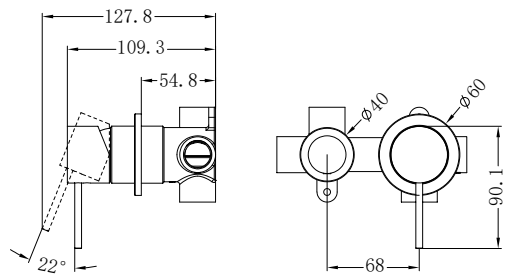

New Arrival

NR221909uCH

Shower Mixer With Horizontal 2 Way Divertor

Colours Available: