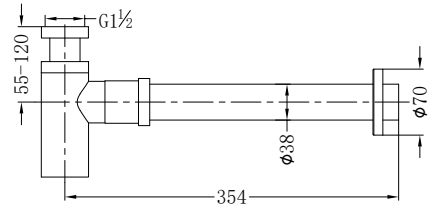

**Brushed Gold**  
NR221905BN

**Matte White**  
NR221905MW

**NR221905c**

Mecca Hand Hold Shower With Opal Shower  
Water Rating: 3 Star, 9L/Min  
Colours Available:

**Gun Metal Grey**  
NR221905cGM

**Brushed Bronze**  
NR221905cBZ