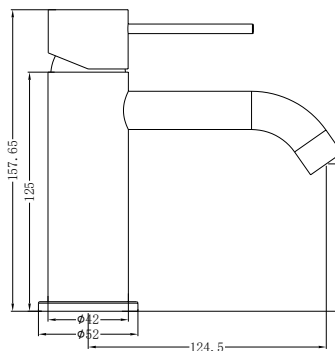

NR221901CH

Basin Mixer
Water Rating: 5 Star, 5L/Min
Colours Available: