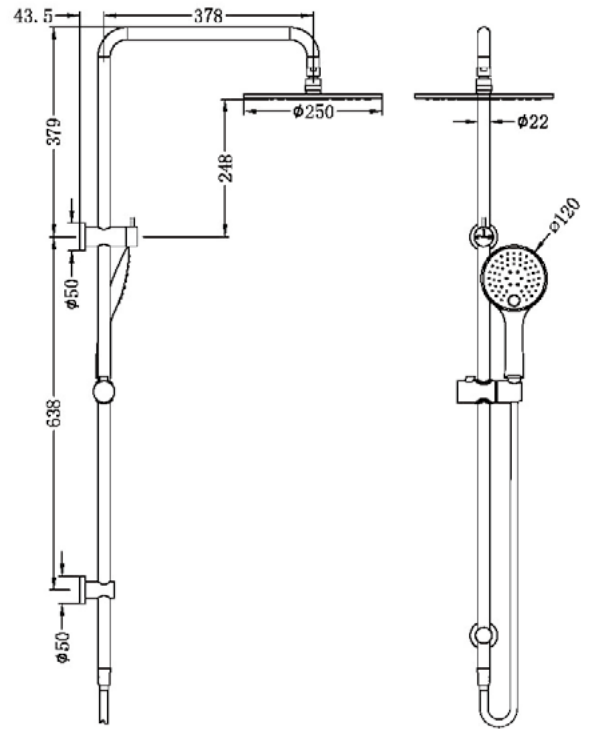

**Brushed Nickel**  
NR508076BN

**Brushed Gold**  
NR508076BG

**Matte White**  
NR508076MW

**NR508079BZ**

Opal Shower Head  
Water Rating: 2Star,11L/Min  
Colours Available:

NR250805aCH

Shower Set  
Water Rating: 3 Star, 9L/Min  
Colours Available: