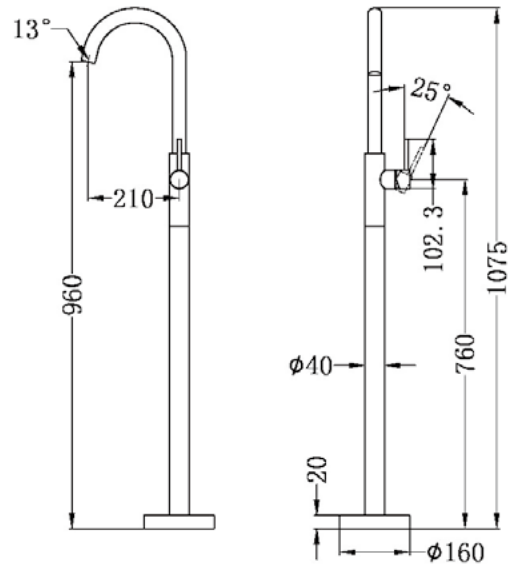

Brushed Gold
NRA706BG

Brushed Bronze
NRA706BZ

Matte White
NRA706MW

NR210903a01CH

Floormount Mixer
Colours Available: