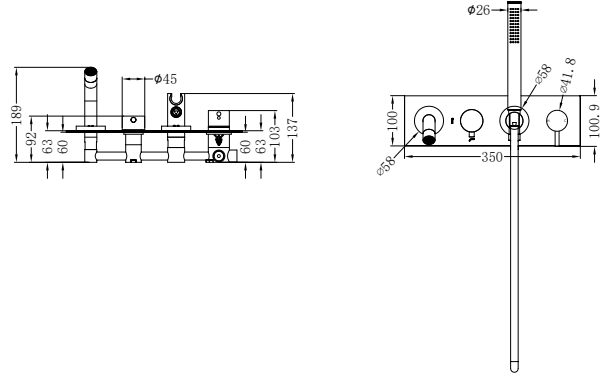

Brushed Gold
NR221909uBG

Brushed Bronze
NR221909uBZ

Matte White
NR221909uMW

NR221903dCH

Wall Mount Bath Mixer With Handshower

Water Rating: 4 Star, 7.5L/Min

Colours Available: