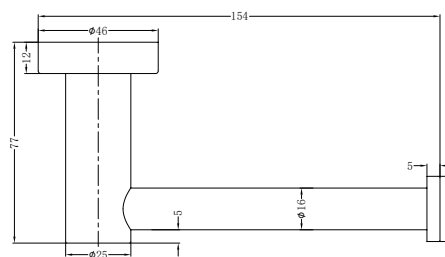

NR1986CH

Toilet Roll Holder

Colours Available: