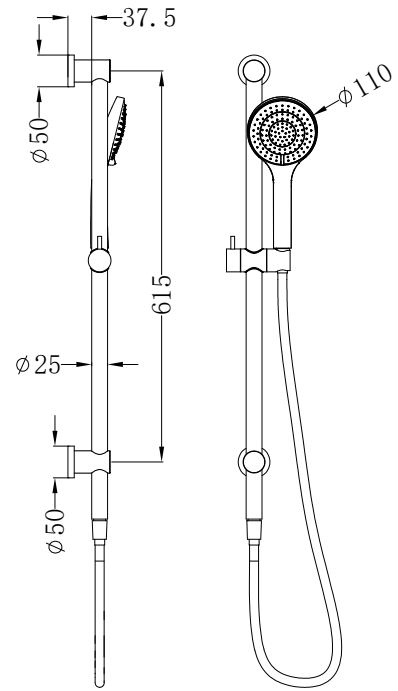

Gun Metal Grey
NR221905eGM

Brushed Bronze
NR221905eBZ