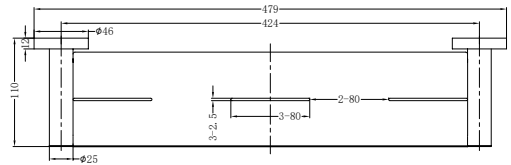

NR1989CH

Towel Rack
Colours Available:

Matte Black
NR1989MB

Gun Metal Grey
NR1989GM

Brushed Nickel
NR1989BN

Brushed Gold
NR1989BG

Brushed Bronze
NR1989BZ

Matte White
NR1989MW

NR1987aCH

Shower Shelf
Colours Available: