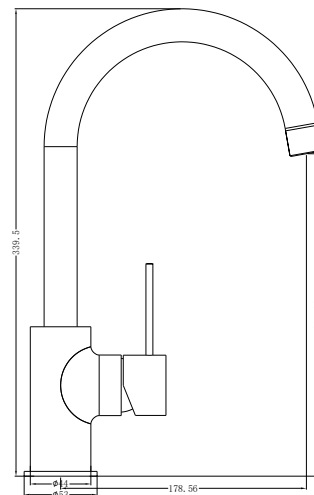

NR221907CH

Kitchen Mixer

Water Rating: 6 Star, 4.5L/Min

Colours Available: