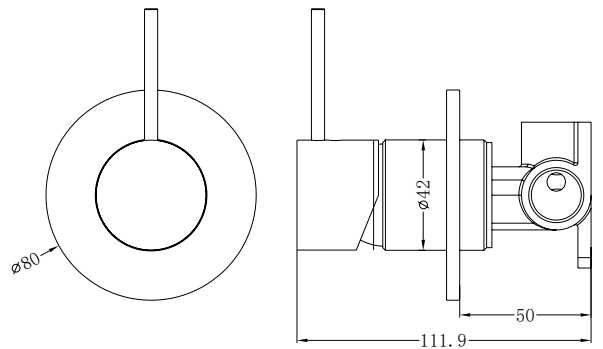

NR221909bCH

Shower Mixer Handle Up
Colours Available: