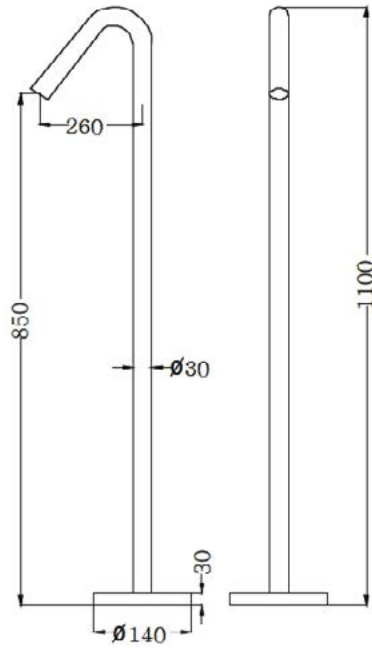

NR221903aCH

Floor Standing Bath Spout
Colours Available: