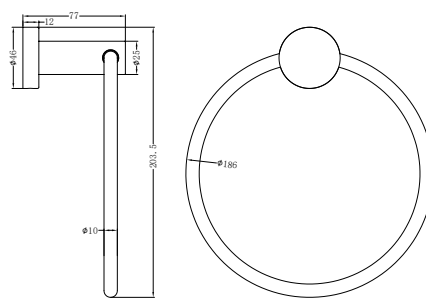

Brushed Gold
NR1980aBG

Brushed Bronze
NR1980aBZ

Matte White
NR1980aMW

NR1980CH

Towel Ring

Colours Available: