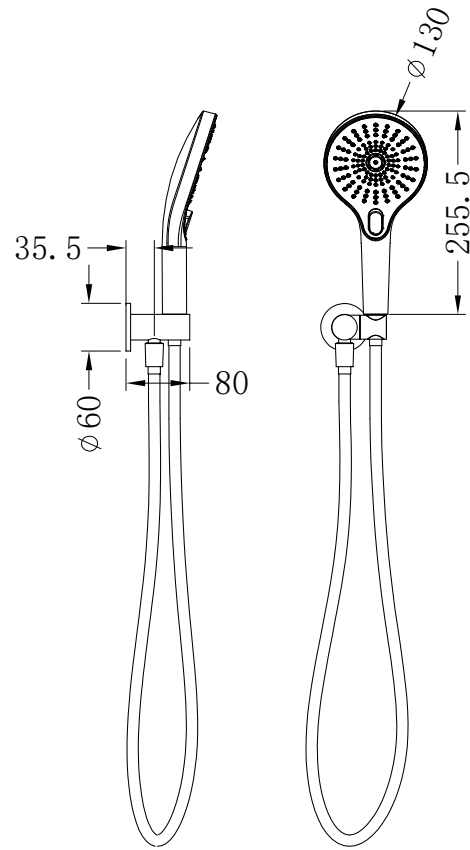

Brushed Gold
NR221905BN

Matte White
NR221905MW

NR221905c

Mecca Hand Hold Shower With Opal Shower
Water Rating: 3 Star, 9L/Min
Colours Available: