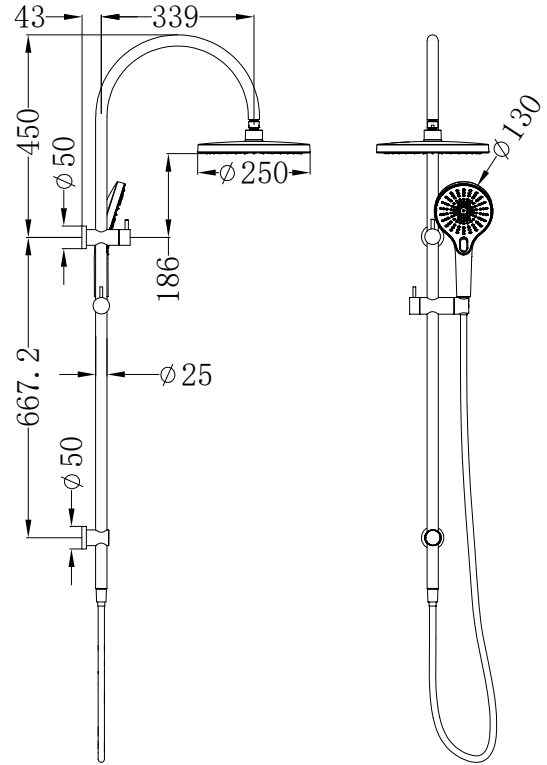

Brushed Gold
NR221905bBG

Matte White
NR221905bMW

NR221905e

Mecca Twin Shower With Air Shower
Water Rating: 2 Star, 11L/Min
Colours Available: