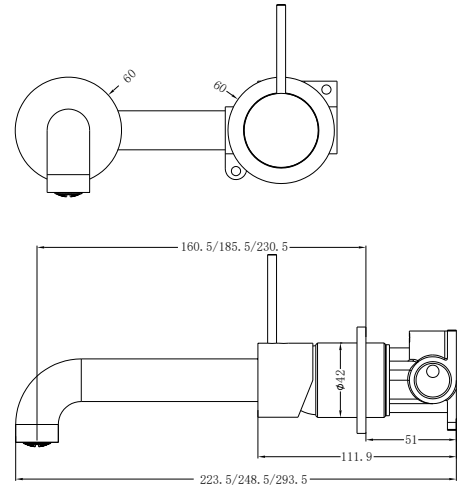

NR221907d160CH
NR221907d185CH
NR221907d230CH

Wall Basin Mixer Handle Up
Separate Back Plate 160/185/230mm Spout
Water Rating: 5 Star, 6L/Min
Colours Available:

Matte Black

NR221907d160MB
NR221907d185MB
NR221907d230MB

Gun Metal Grey

NR221907d160GM
NR221907d185GM
NR221907d230GM

Brushed Nickel

NR221907d160BN
NR221907d185BN
NR221907d230BN

Brushed Gold

NR221907d160BG
NR221907d185BG
NR221907d230BG

Brushed Bronze

NR221907d160BZ
NR221907d185BZ
NR221907d230BZ

Matte White

NR221907d160MW
NR221907d185MW
NR221907d230MW

NR221909CH

Shower Mixer
Colours Available:

Matte Black

NR221909MB

Gun Metal Grey

NR221909GM

Brushed Nickel

NR221909BN

Brushed Gold

NR221909BG

Brushed Bronze

NR221909BZ

Matte White

NR221909MW