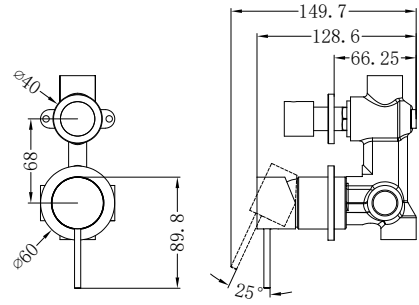

Brushed Gold
NR221909aBG

Brushed Bronze
NR221909aBZ

Matte White
NR221909aMW

NR221909tCH

Mecca Shower Mixer With Divertor Separate Back Plate

Colours Available: