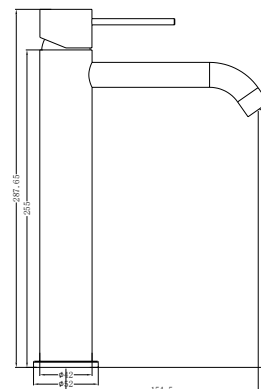

NR221901aCH

Tall Basin Mixer
Water Rating: 5 Star, 5L/Min
Colours Available: