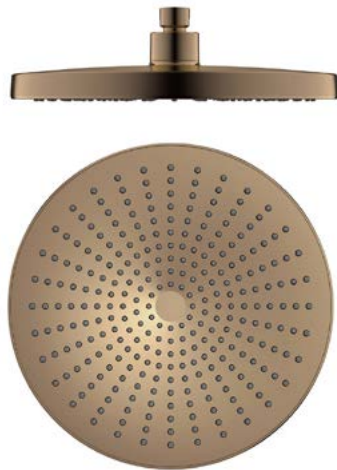

NR508079BZ

Opal Shower Head
Water Rating: 2Star,11L/Min
Colours Available: