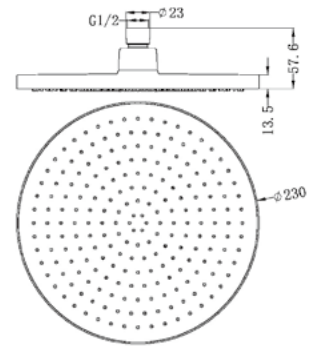

Brushed Gold
NRROA1001BG

NR508076CH

Air Shower Head
Water Rating: 2Star,11L/Min
Colours Available: