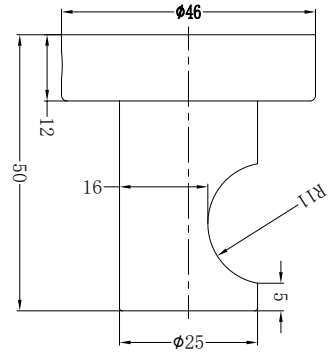

NR1982CH

Robe Hook
Colours Available:

Matte Black
NR1982MB

Gun Metal Grey
NR1982GM

Brushed Nickel
NR1982BN

Brushed Gold
NR1982BG

Brushed Bronze
NR1982BZ

Matte White
NR1982MW