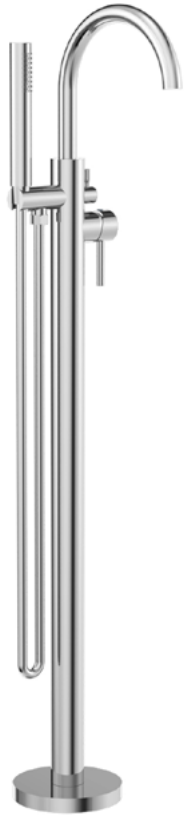

**Matte White**  
NRA706MW

NR210903a01CH

Floormount Mixer  
Colours Available:

Matte Black  
NR210903a01MB

Gun Metal Grey  
NR210903a01GM

Brushed Nickel  
NR210903a01BN

Brushed Gold  
NR210903a01BG

Brushed Bronze  
NR210903a01BZ

Matte White  
NR210903a01MW

MECCA  
RANGE

---

NR221903aCH

Floor Standing Bath Spout  
Colours Available:

Matte Black  
NR221903aMB

Gun Metal Grey  
NR221903aGM

Brushed Nickel  
NR221903aBN

Brushed Gold  
NR221903aBG

Brushed Bronze  
NR221903aBZ

Matte White  
NR221903aMW

**Brushed Gold**  
NR210903aBG