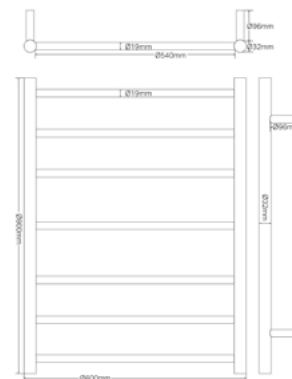

NR190001CH

None Heated Towel Ladders

Colours Available:

Matte Black
NR190001MB

Gun Metal Grey
NR190001GM

Brushed Nickel
NR190001BN

Brushed Gold
NR190001BG

Brushed Bronze
NR190001BZ

Matte White
NR190001MW

WARRANTY POLICY

Warranty Periods

Nero tapware and accessories are made to the highest industry standards and quality,
Refer to the table below for warranty periods.

Category	Warranty Period	Warranty Details
Mecca Tapware	15 years	15 years replacement cartridge only. 10 years replacement products or parts on all finishes. 2 years replacement products or parts & labour.
Mecca Showers	15 years	15 years replacement products or parts on all finishes. 2 years replacement products or parts & labour.
Mecca Bathroom Accessories	10 years	10 years replacement products or parts on all finishes.
Other Accessories	10 years	10 years on universal pop up waste replacement only. 1 year on bottle trap replacement only.