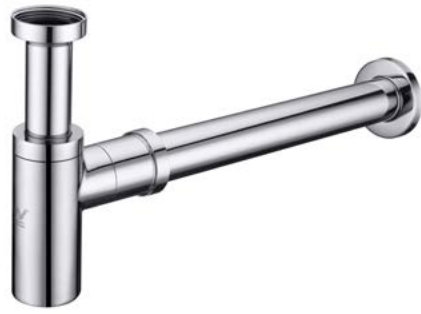

## RANGE

---

**NR221905CH**

Mecca Hand Hold Shower With Opal Shower

Water Rating: 3 Star, 9L/Min

Colours Available:

**Matte Black**  
NR221905MB

**Brushed Nickel**  
NR221905BN

**Brushed Gold**  
NR221905BN

**Matte White**  
NR221905MW

**NR221905c**

Mecca Hand Hold Shower With Opal Shower  
Water Rating: 3 Star, 9L/Min  
Colours Available:

**Gun Metal Grey**  
NR221905cGM

**Brushed Bronze**  
NR221905cBZ

**NRA186eCH**

Bottle Trap (40mm)  
Colours Available:

**Matte Black**  
NRA186eMB

**Gun Metal Grey**  
NRA186eGM

**Brushed Nickel**  
NRA186eBN

**Brushed Gold**  
NRA186eBG

**Brushed Bronze**  
NRA186eBZ

**Matte White**  
NRA186eMW