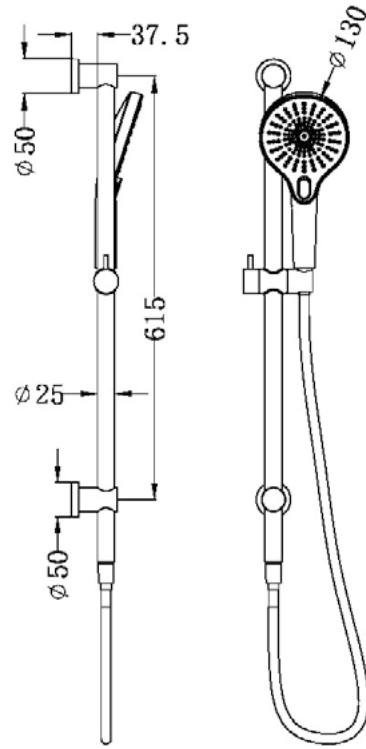

Colours Available:

**Matte Black**  
NR221905aMB

**Brushed Nickel**  
NR221905aBN

**Brushed Gold**  
NR221905aBG

**Matte White**  
NR221905aMW

**NR221905d**

Mecca Rail Shower With Opal Shower  
Water Rating: 3 Star, 9L/Min  
Colours Available: