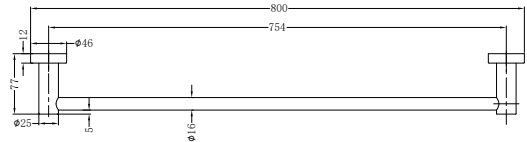

**NR1930CH**

Single Towel Rail 800mm  
Colours Available:

**Matte Black**  
NR1930MB

**Gun Metal Grey**  
NR1930GM

**Brushed Nickel**  
NR1930BN

**Brushed Gold**  
NR1930BG

**Brushed Bronze**  
NR1930BZ

**Matte White**  
NR1930MW