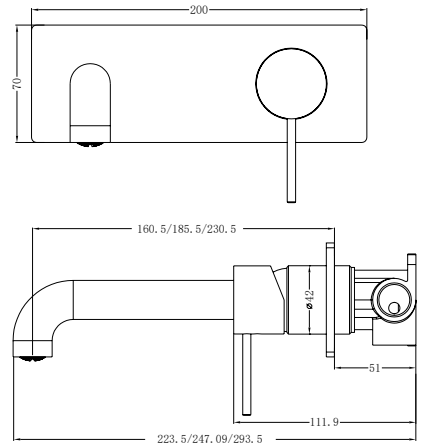

NR221903160CH
NR221903215CH
NR221903250CH

Basin/Bath Spout Only 160/215/250mm
Water Rating: 5 Star, 6L/Min
Colours Available:

Matte Black

NR221903160MB
NR221903215MB
NR221903250MB

Gun Metal Grey

NR221903160GM
NR221903215GM
NR221903250GM

Brushed Nickel

NR221903160BN
NR221903215BN
NR221903250BN

Brushed Gold

NR221903160BG
NR221903215BG
NR221903250BG

Brushed Bronze

NR221903160BZ
NR221903215BZ
NR221903250BZ

Matte White

NR221903160MW
NR221903215MW
NR221903250MW

NR221907a160CH
NR221907a185CH
NR221907a230CH

Wall Basin Mixer 160/185/230mm
Water Rating: 5 Star, 6L/Min
Colours Available:

Matte Black

NR221907a160MB
NR221907a185MB
NR221907a230MB

Gun Metal Grey

NR221907a160GM
NR221907a185GM
NR221907a230GM

Brushed Nickel

NR221907a160BN
NR221907a185BN
NR221907a230BN

Brushed Gold

NR221907a160BG
NR221907a185BG
NR221907a230BG

Brushed Bronze

NR221907a160BZ
NR221907a185BZ
NR221907a230BZ

Matte White

NR221907a160MW
NR221907a185MW
NR221907a230MW