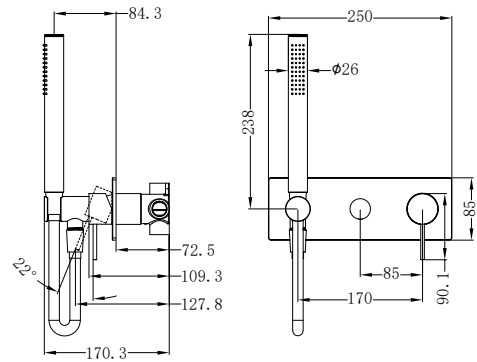

**NR221903dCH**

Wall Mount Bath Mixer With Handshower

Water Rating: 4 Star, 7.5L/Min

Colours Available:

**Matte Black**  
NR221903dMB

New Arrival

**NR221903eCH**

Wall Shower Diverter System