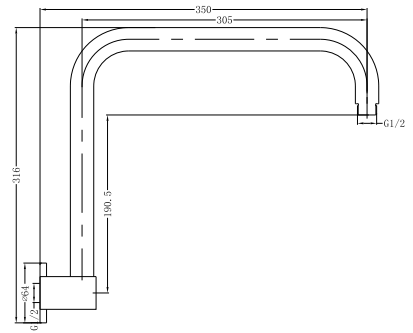

Brushed Bronze
NR503150BZ
NR503300BZ

Matte White
NR503300MW

NR506CH

Round Shower Arm
Colours Available:

Matte Black
NR506MB

Gun Metal Grey
NR506GM

Brushed Nickel
NR506BN

Brushed Gold
NR506BG