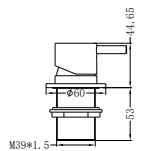

NR221901bCH

Hob Basin Mixer Round Spout

Water Rating: 6 Star, 4.5L/Min

Colours Available:

NR221901cCH

Hob Basin Mixer Square Spout

Water Rating: 6 Star, 4.5L/Min

Colours Available: