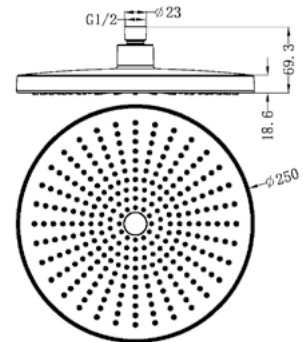

NR508079BZ

Opal Shower Head
Water Rating: 2Star,11L/Min
Colours Available: