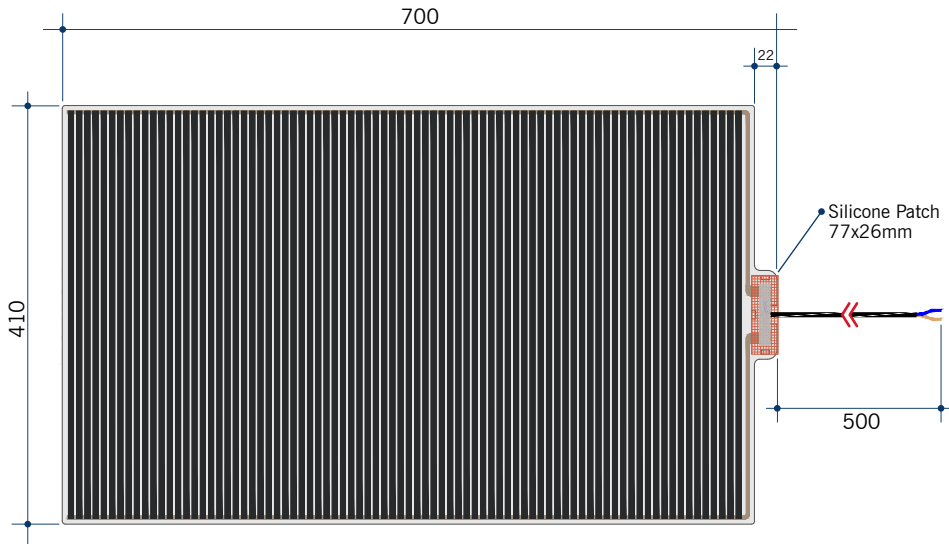

Hamilton D-Shaped Polished Edge Mirror

Note: All dimensions are in millimetres (mm)

Stock Code	Size (mm) W x H x D	Shape	Edge
HD1290HND	900 x 1200 \varnothing x 11	D-Shaped	Polished Edge

Please note: Bracket location may vary +/- 5mm. do not pre-drill holes for mounts before confirming exact locations on your mirror. Do not use or measure from drawings.

Mirrors will need to be installed in accordance with the Installation Guide. Ablaze does not take responsibility for incorrect installation of these mirrors.

Thermomirror Mirror Demister

Ultra-thin Demister Pad for use on Bathroom Mirrors

Note: All dimensions are in millimetres (mm)

Stock Code	Size (mm)	Heat Output (W)	Voltage - Frequency
TM4170	410 x 700	60	220 - 240V 50Hz

Thermomirror demisters must be installed by a qualified electrician.
The demister cannot be cut, pierced or modified in anyway.