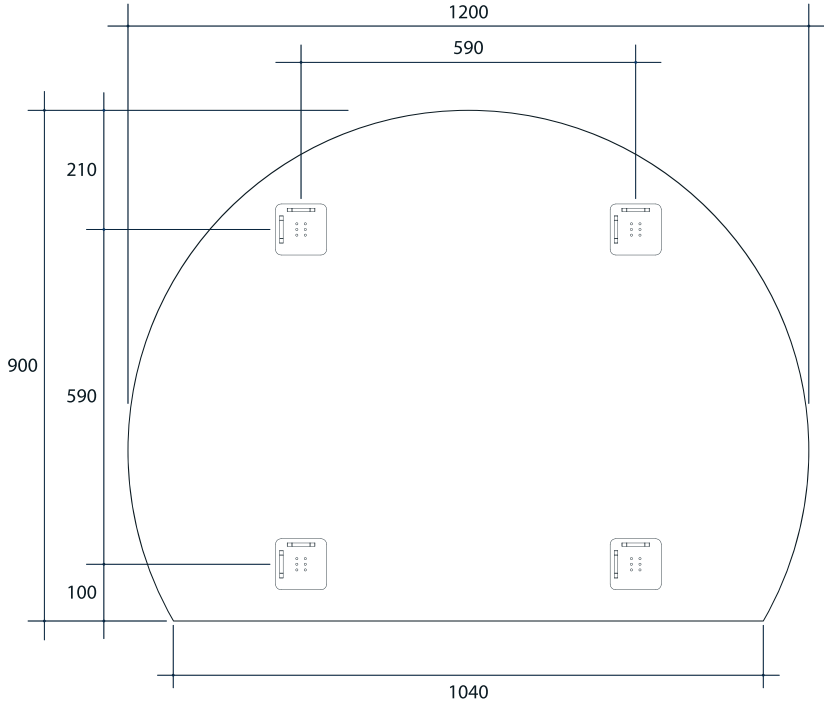

Hamilton D-Shaped Polished Edge Mirror

Note: All dimensions are in millimetres (mm)

Stock Code	Size (mm) W x H x D	Shape	Edge
HD1290HND	900 x 1200 \varnothing x 11	D-Shaped	Polished Edge

Please note: Bracket location may vary +/- 5mm. do not pre-drill holes for mounts before confirming exact locations on your mirror. Do not use or measure from drawings.

Mirrors will need to be installed in accordance with the Installation Guide. Ablaze does not take responsibility for incorrect installation of these mirrors.

Thermomirror Mirror Demister

Ultra-thin Demister Pad for use on Bathroom Mirrors

Note: All dimensions are in millimetres (mm)

Stock Code	Size (mm)	Heat Output (W)	Voltage - Frequency
TM4170	410 x 700	60	220 - 240V 50Hz

Thermomirror demisters must be installed by a qualified electrician.
The demister cannot be cut, pierced or modified in anyway.