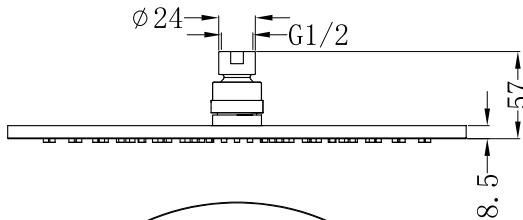

ROUND SHOWER HEAD

Dimensions are nominal measurements only.

SPECIFICATION

PRODUCT CODE	ROA1202
WELS RATING	3 STAR 9L/MIN
WATERMARK LICENSE	WMK25715
TEMPERATURE RATING	MIN 1°C-MAX 75°C
PRESSURE RATING	MIN 150KPa-MAX 500KPa