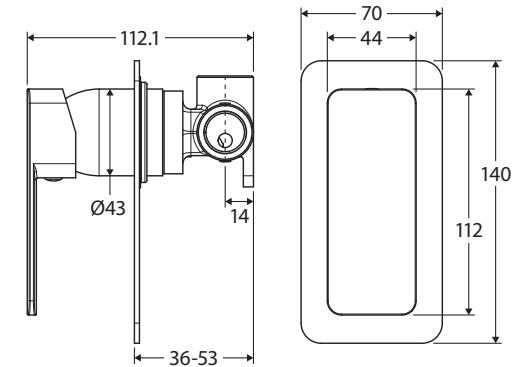

Tono®

WALL MIXER

LARGE SQUARE PLATE

Features

- Designed for shower and bath
- High quality European cartridge (35 mm)
- Made from eco-friendly lead-free brass*
- WELS rating not required

Please note: This product may have a visible Fienza or Watermark logo.

*Defined as containing less than 0.25% lead.

Available in

Chrome
233101

Electroplated
Matte Black
233101B

PVD
Brushed Nickel
233101BN

PVD
Gun Metal
233101GM

PVD
Urban Brass
233101UB

Cleaning & Care

- Regularly clean with mild soapy water using a microfibre cloth.
- In highly polluted or coastal locations, we recommend cleaning 2-3 times per week.
- Do not use harsh detergents, bleach, cream cleansers or citrus based cleaners. These substances are abrasive and will damage the surface.
- Do not use undue pressure and wipe in one direction only.

While we aim to ensure specifications are correct at the time of publication, Fienza reserves the right to make modifications without prior notice. Physical colour may vary from image shown. All measurements are shown in millimetres. Always use physical product measurements for mark-ups and roughing-in as the technical drawing may differ from actual product received.