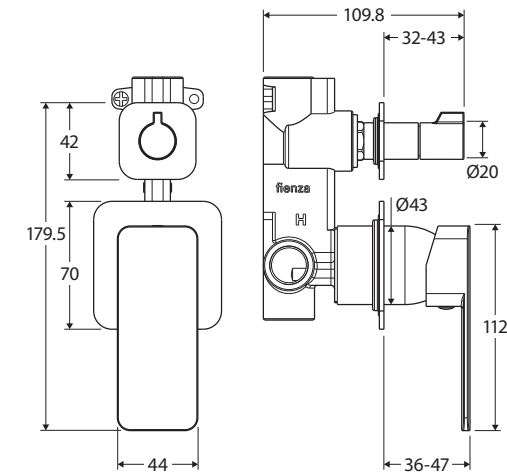

Tono®

WALL DIVERTER MIXER

SMALL SQUARE PLATES

Features

- Designed for shower and bath
- High quality European cartridge (35 mm)
- Made from eco-friendly lead-free brass*
- WELS rating not required

Please note: This product may have a visible Fienza or Watermark logo.

*Defined as containing less than 0.25% lead.

Available in

Chrome
233102-4

Electroplated
Matte Black
233102B-4

PVD
Brushed Nickel
233102BN-4

PVD
Gun Metal
233102GM-4

PVD
Urban Brass
233102UB-4

Cleaning & Care

- Regularly clean with mild soapy water using a microfibre cloth.
- In highly polluted or coastal locations, we recommend cleaning 2-3 times per week.
- Do not use harsh detergents, bleach, cream cleansers or citrus based cleaners. These substances are abrasive and will damage the surface.
- Do not use undue pressure and wipe in one direction only.

While we aim to ensure specifications are correct at the time of publication, Fienza reserves the right to make modifications without prior notice. Physical colour may vary from image shown. All measurements are shown in millimetres. Always use physical product measurements for mark-ups and roughing-in as the technical drawing may differ from actual product received.