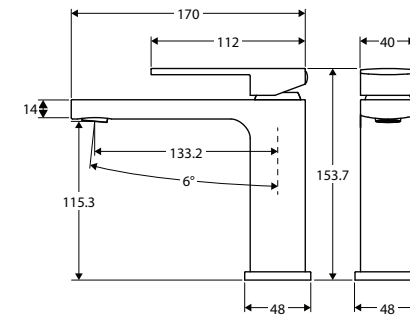

Tono®

BASIN MIXER

Features

- Soft square outlet
- Swivel aerator
- High quality European cartridge (25 mm)
- PEX split-resistant hoses
- Made from eco-friendly lead-free brass*
- **WELS 6 Star rated, 4.5L/min**

Please note: This product may have a visible Fienza or Watermark logo.

*Defined as containing less than 0.25% lead.

Available in

Chrome
233103

Electroplated
Matte Black
233103B

PVD
Brushed Nickel
233103BN

PVD
Gun Metal
233103GM

PVD
Urban Brass
233103UB

Cleaning & Care

- Regularly clean with mild soapy water using a microfibre cloth.
- In highly polluted or coastal locations, we recommend cleaning 2-3 times per week.
- Do not use harsh detergents, bleach, cream cleansers or citrus based cleaners. These substances are abrasive and will damage the surface.
- Do not use undue pressure and wipe in one direction only.

While we aim to ensure specifications are correct at the time of publication, Fienza reserves the right to make modifications without prior notice. Physical colour may vary from image shown. All measurements are shown in millimetres. Always use physical product measurements for mark-ups and roughing-in as the technical drawing may differ from actual product received.