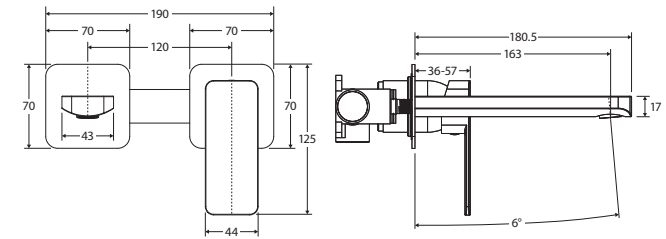

Tono®

BASIN/BATH WALL MIXER SET

SMALL SQUARE PLATES 160MM OUTLET

Features

- Soft square outlet
- Swivel basin aerator
- Free-flow aerator included for bath installation
- High quality European cartridge (35 mm)
- Made from eco-friendly lead-free brass*
- **WELS 6 Star rated, 4.5L/min when installed over basin**

*Defined as containing less than 0.25% lead.

Available in

Chrome
233104

Electroplated
Matte Black
233104B

PVD
Brushed Nickel
233104BN

PVD
Gun Metal
233104GM

PVD
Urban Brass
233104UB

Cleaning & Care

- Regularly clean with mild soapy water using a microfibre cloth.
- In highly polluted or coastal locations, we recommend cleaning 2-3 times per week.
- Do not use harsh detergents, bleach, cream cleansers or citrus based cleaners. These substances are abrasive and will damage the surface.
- Do not use undue pressure and wipe in one direction only.

Pease note: This product may have a visible Fienza or Watermark logo.

While we aim to ensure specifications are correct at the time of publication, Fienza reserves the right to make modifications without prior notice. Physical colour may vary from image shown. All measurements are shown in millimetres. Always use physical product measurements for mark-ups and roughing-in as the technical drawing may differ from actual product received.