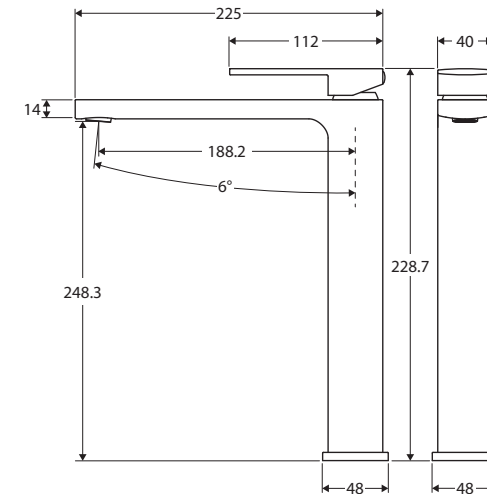

Tono®

TALL BASIN MIXER

Features

- Soft square outlet
- Swivel aerator
- High quality European cartridge (25 mm)
- PEX split-resistant hoses
- Made from eco-friendly lead-free brass*
- **WELS 6 Star rated, 4.5L/min**

Please note: This product may have a visible Fienza or Watermark logo.

*Defined as containing less than 0.25% lead.

Available in

Chrome
233107

Electroplated
Matte Black
233107B

PVD
Brushed Nickel
233107BN

PVD
Gun Metal
233107GM

PVD
Urban Brass
233107UB

Cleaning & Care

- Regularly clean with mild soapy water using a microfibre cloth.
- In highly polluted or coastal locations, we recommend cleaning 2-3 times per week.
- Do not use harsh detergents, bleach, cream cleansers or citrus based cleaners. These substances are abrasive and will damage the surface.
- Do not use undue pressure and wipe in one direction only.

While we aim to ensure specifications are correct at the time of publication, Fienza reserves the right to make modifications without prior notice. Physical colour may vary from image shown. All measurements are shown in millimetres. Always use physical product measurements for mark-ups and roughing-in as the technical drawing may differ from actual product received.