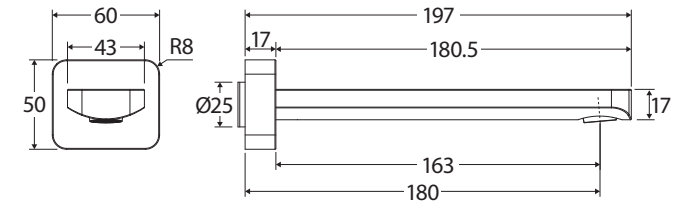

Tono®

BASIN/BATH OUTLET, 180MM

Features

- Wall mounted, fixed position
- Swivel basin aerator
- Free-flow aerator included for bath installation
- Push-fit installation
- Made from eco-friendly lead-free brass*
- Female 1/2" BSPP inlet
- **WELS 6 Star rated, 4.5L/min when installed over basin**

Please note: This product may have a visible Fienza or Watermark logo.

*Defined as containing less than 0.25% lead.

Available in

Chrome
233115

Electroplated
Matte Black
233115B

PVD
Brushed Nickel
233115BN

PVD
Gun Metal
233115GM

PVD
Urban Brass
233115UB

Cleaning & Care

- Regularly clean with mild soapy water using a microfibre cloth.
- In highly polluted or coastal locations, we recommend cleaning 2-3 times per week.
- Do not use harsh detergents, bleach, cream cleansers or citrus based cleaners. These substances are abrasive and will damage the surface.
- Do not use undue pressure and wipe in one direction only.

While we aim to ensure specifications are correct at the time of publication, Fienza reserves the right to make modifications without prior notice. Physical colour may vary from image shown. All measurements are shown in millimetres. Always use physical product measurements for mark-ups and roughing-in as the technical drawing may differ from actual product received.