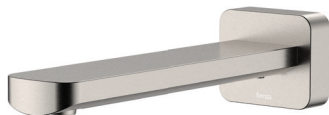

Tono®

BASIN/BATH OUTLET, 180MM

Features

- Wall mounted, fixed position
- Swivel basin aerator
- Free-flow aerator included for bath installation
- Push-fit installation
- Made from eco-friendly lead-free brass*
- Female 1/2" BSPP inlet
- **WELS 6 Star rated, 4.5L/min when installed over basin**

Please note: This product may have a visible Fienza or Watermark logo.

*Defined as containing less than 0.25% lead.

Available in

Chrome
233115

Electroplated
Matte Black
233115B

PVD
Brushed Nickel
233115BN

PVD
Gun Metal
233115GM