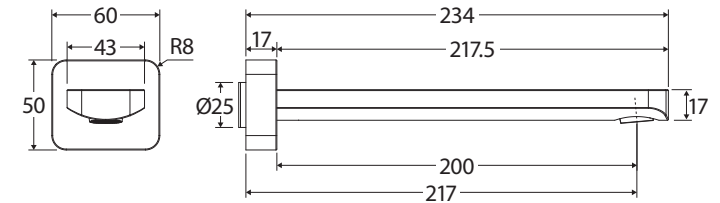

Tono®

BASIN/BATH OUTLET, 220MM

Features

- Wall mounted, fixed position
- Swivel basin aerator
- Free-flow aerator included for bath installation
- Push-fit installation
- Made from eco-friendly lead-free brass*
- Female 1/2" BSPP inlet
- **WELS 6 Star rated, 4.5L/min when installed over basin**

Please note: This product may have a visible Fienza or Watermark logo.

*Defined as containing less than 0.25% lead.

Available in

Chrome
233116

Electroplated
Matte Black
233116B

PVD
Brushed Nickel
233116BN

PVD
Gun Metal
233116GM

PVD
Urban Brass
233116UB

Cleaning & Care

- Regularly clean with mild soapy water using a microfibre cloth.
- In highly polluted or coastal locations, we recommend cleaning 2-3 times per week.
- Do not use harsh detergents, bleach, cream cleansers or citrus based cleaners. These substances are abrasive and will damage the surface.
- Do not use undue pressure and wipe in one direction only.

While we aim to ensure specifications are correct at the time of publication, Fienza reserves the right to make modifications without prior notice. Physical colour may vary from image shown. All measurements are shown in millimetres. Always use physical product measurements for mark-ups and roughing-in as the technical drawing may differ from actual product received.