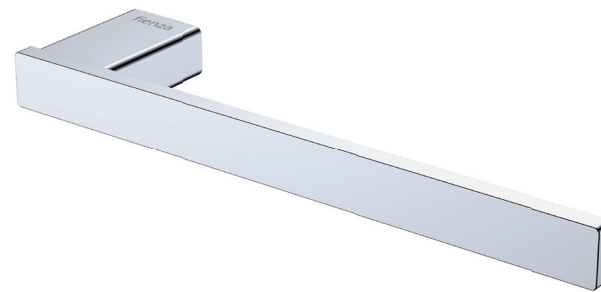

Tono

HAND TOWEL HOLDER

Features

- Streamlined rectangular design
- High-strength mounting brackets
- Made from brass

Please Note: These products may have a visible Fienza logo.

Available in

Chrome
85102

PVD Brushed Nickel
85102BN