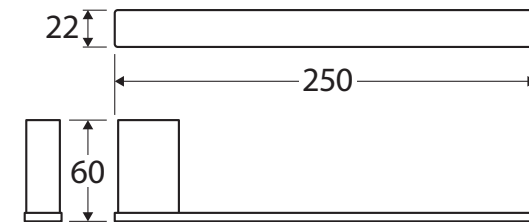

Tono

HAND TOWEL HOLDER

Features

- Streamlined rectangular design
- High-strength mounting brackets
- Made from brass

Please Note: These products may have a visible Fienza logo.

Available in

Chrome
85102

PVD Brushed Nickel
85102BN

While we aim to ensure specifications are correct at the time of publication, Fienza reserves the right to make modifications without prior notice. Physical colour may vary from image shown. All measurements are shown in millimetres. Always use physical product measurements for mark-ups and roughing-in as the technical drawing may differ from actual product received.