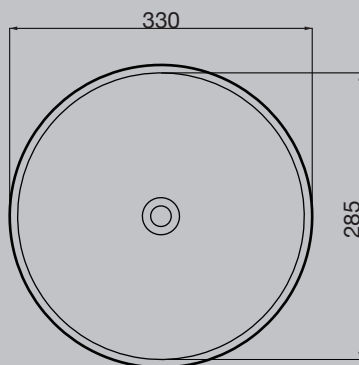

CERAMIC BASIN

CLA-271/ CLA-271-M

- Size: 330*330*130mm
- Countertop basin
- Gloss white finish/Smooth Matt finish
- No taphole and no overflow
- Requires a 32mm plug and waste sold separately.

DOMESTIC WARRANTY: