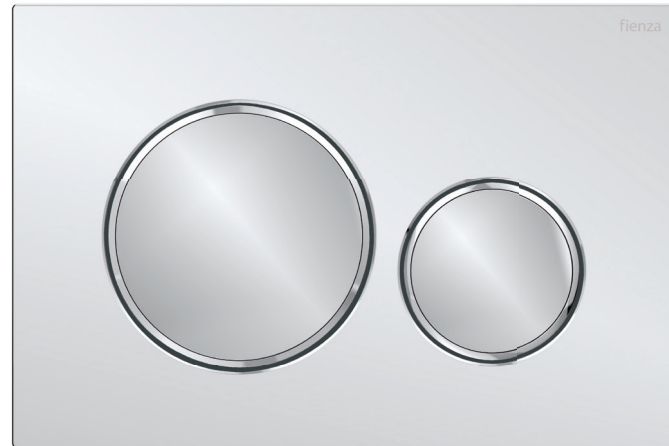

## ROUND FLUSH BUTTONS FOR GEBERIT SIGMA

### Features

- For use with Geberit Sigma cisterns\*
- ABS construction  
(SIG-20BSS Stainless Steel construction)

\*Can also be installed with Geberit Kappa Cisterns when Sigma adapter is used.