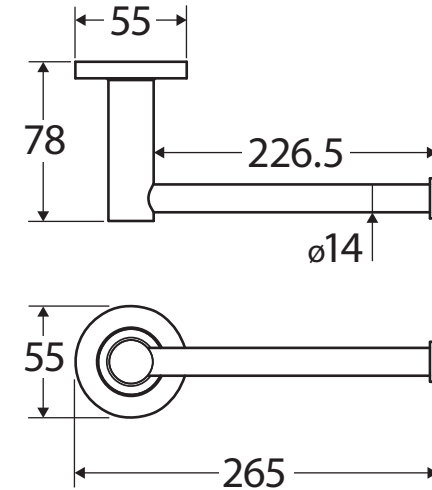

Kaya®

HAND TOWEL RAIL/ ROLL HOLDER

Features

- Super strong 4-point wall mount
- Can be mounted horizontally for hand towel or vertically for storing 2 toilet paper rolls
- Reversible – can be mounted left-hand or right-hand facing
- Made from stainless steel
- Hex key not required for installation
- Fully concealed fixings
- Upgrade the look with different cover plate styles and finishes
- All products come with matching round cover plate as standard

Please Note: These products may have a visible Fienza or Watermark logo.

Available in

Chrome
82805

Brushed Nickel
82805BN

Gun Metal
82805GM

Matte Black
82805MB

Urban Brass
82805UB

Mixed finishes
available. See our
website for details.

Cleaning & Care

- Regularly clean with mild soapy water using a microfibre cloth.
- In highly polluted or coastal locations, we recommend cleaning 2-3 times per week.
- Do not use harsh detergents, bleach, cream cleaners or citrus based cleaners. These substances are abrasive and will damage the surface.
- Do not use undue pressure and wipe in one direction only

While we aim to ensure specifications are correct at the time of publication, Fienza reserves the right to make modifications without prior notice. Physical colour may vary from image shown. All measurements are shown in millimetres. Always use physical product measurements for mark-ups and roughing-in as the technical drawing may differ from actual product received.