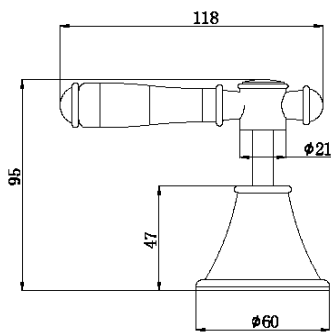

PCK90NZ02-BN
Brushed Nickel

PCK90NZ02-BG
Brushed Gold

PCK90NZ02-MB
Matt Black

PCK90NZ02A-BN
Brushed Nickel

PCK90NZ02A-BG
Brushed Gold

PCK90NZ02A-MB
Matt Black

PCK90NZ02A
Chrome

Clasico Wall Top Assemblies

PCK90NZ02

Information

Finish: Chrome

Material: Brass handle or Ceramic Handle

1/4 Turn Ceramic Spindles

Maintenance and Care

- Do not use harsh detergents or products that contain chloride & halides.
- Do not use abrasive, cream or citrus based cleaners or hydrochloric acid.
- Surface should be cleaned only with a mild detergent that must be rinsed off.
- It is suggested to only clean with warm water and a soft cloth.
- Damage caused by the wrong cleaning methods used will void warranty.

Please visit <https://www.aclco.com.au/warranty.html> to view the full warranty