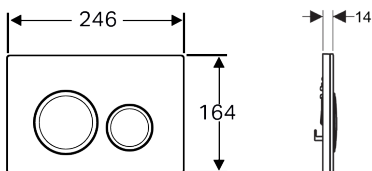

SIGMA21

PURE CLASSIC PRECIOUS METALS

The Geberit Sigma21 flush button range features round shapes with curved buttons and design ring available in a wide range of different high-quality materials and colours, including mustang slate – a plate made from real slate sourced from Brazil, which won the Archiproducts Design Award 2018.

- Water-saving dual flush actuation
- Plate made of glass, metal, ceramic or stone
- Simple cleaning
- Frameless design
- 15 years warranty and spare parts availability of 50 years
- Suits Geberit Sigma8 Concealed Cisterns

	Brass	Black Chrome	Red Gold	Chrome
Black Glass	 115.652.SJ.1	 115.651.SJ.1	 115.650.SJ.1	 115.884.SJ.1
White Glass	 115.652.SI.1	 115.651.SI.1	 115.650.SI.1	 115.884.SI.1
Matt Black	 115.652.00.1	 115.651.00.1	 115.650.00.1	 115.884.00.1
Mustang Slate	 115.652.JM.1	 115.651.JM.1	 115.650.JM.1	 115.884.JM.1
Concrete Look	 115.652.JV.1	 115.651.JV.1	 115.650.JV.1	

Geberit Pty Ltd
Unit 1, 13 Boundary Road
2152 Northmead NSW

T: +61 2 9889 7866
F: +61 2 9889 7855

www.geberit.com.au

Scan to view
full range

Note: All Sigma21 buttons can be installed to meet the requirements of AS1428.1