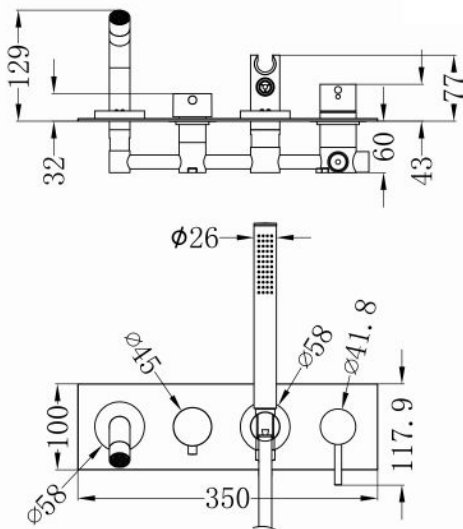

MAINTENANCE AND CARE

All surfaces should be cleaned with mild liquid detergent or soap and water.

Do not use cream cleaners or citrus based cleaning products, as they are abrasive.

Use of unsuitable cleaning agents may damage the surface. Any damage caused in this way will not be covered by warranty.

PACKAGING INCLUDES

- 1x body set
- 1x plate
- 1x handle shower
- 1x shower hose
- 1x spout
- 2x handle
- 1x handle shower holder
- 1x allen key

Dimensions are nominal measurements only.

Versions: 2021.09

www.nerotapware.com.au