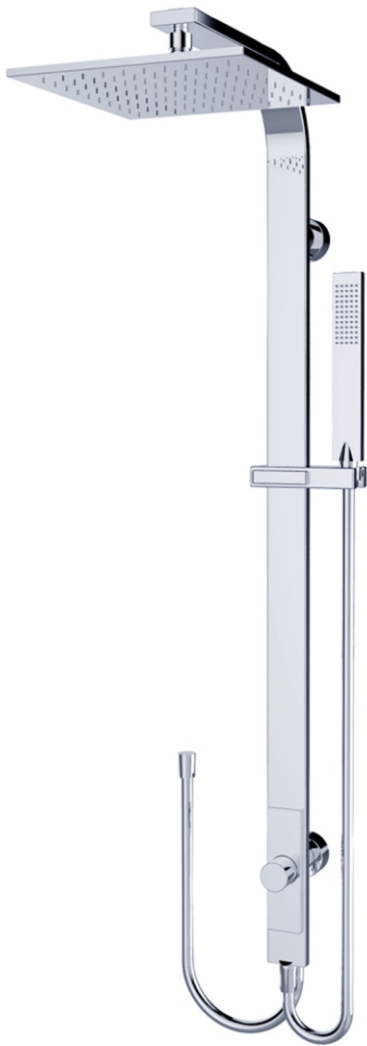

Square Shower Set

SPECIFICATION

PRODUCT CODE	YSW2813-05D
WELS RATING	0STAR 7L/MIN
WATERMARK LICENSE	WM-060093
TEMPERATURE RATING	MIN 1°C-MAX 75°C
PRESSURE RATING	MIN 150KPa-MAX 500KPa

AVAILABLE FINISH

CHROME
NR281305dCH

PACKING INCLUDES

- 1x shower arm
- 1x shower rail
- 1x diverter
- 1x thread adapter
- 1x shower head
- 1x hand shower
- 1x hand shower holder
- 1x 1.5m shower hose for hand shower
- 1x 0.5m shower hose for elbow
- 1x bracket
- 1x installation kit