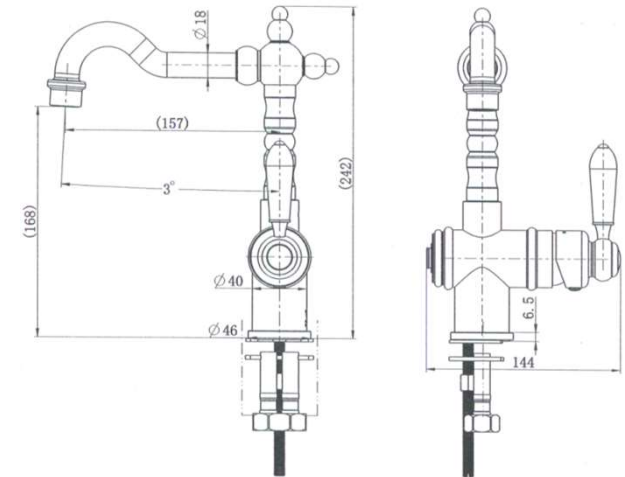

SPECIFICATIONS – BOR002BN

Bordeaux High-Rise Basin Mixer – Brushed Bronze

Features

- WELS 5 Star, 6L/min
- Registration number T36019
- Made from solid brass
- Durable PVD finish
- European cartridge
- 1yr parts and labour warranty
- 15 years replacement warranty including finish

Cleaning & Care

- Regularly clean with mild soapy water
- Do not use harsh detergents, bleach or abrasive cleaners
- The use of any unsuitable cleaning products may damage the surface
- Refer to installation guide for correct installation
- Check for any product defects prior to installation

Available in