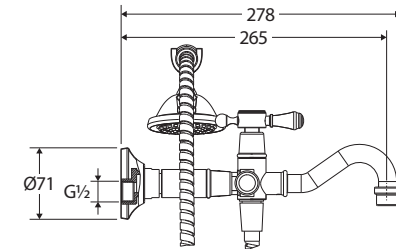

#### Rail:

- Separate hot and cold water inlets
- ¼ turn ceramic disc lever handles
- Made from solid brass
- 1.5 metre stainless steel hose (PVC on matte black model)

#### LILLIAN Hand Shower (MSH003):

- Single water flow setting
- Made from solid brass
- Female ½" BSP inlet

*Modern  
Vintage*  
COLLECTION

**Please note:** This product may have a visible Fienza or Watermark logo.

While we aim to ensure specifications are correct at the time of publication, Fienza reserves the right to make modifications without prior notice. Physical colour may vary from image shown. All measurements are shown in millimetres. Always use physical product measurements for mark-ups and roughing-in as the technical drawing may differ from actual product received.