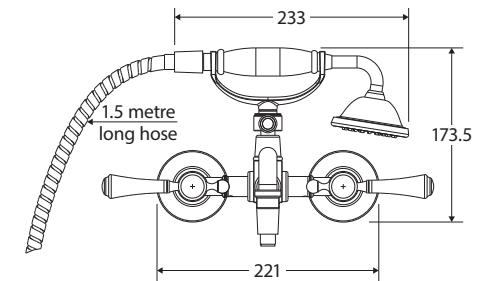

Available in

Chrome
339105CC

Electroplated
Matte Black
339105BL

PVD
Brushed Nickel
339105NN

PVD
Urban Brass
339105UU

Cleaning & Care

- Regularly clean with mild soapy water using a microfibre cloth.
- In highly polluted or coastal locations, we recommend cleaning 2-3 times per week.
- Do not use harsh detergents, bleach, cream cleaners or citrus based cleaners. These substances are abrasive and will damage the surface.
- Do not use undue pressure and wipe in one direction only.

Please note: This product may have a visible Fienza or Watermark logo.

While we aim to ensure specifications are correct at the time of publication, Fienza reserves the right to make modifications without prior notice. Physical colour may vary from image shown. All measurements are shown in millimetres. Always use physical product measurements for mark-ups and roughing-in as the technical drawing may differ from actual product received.