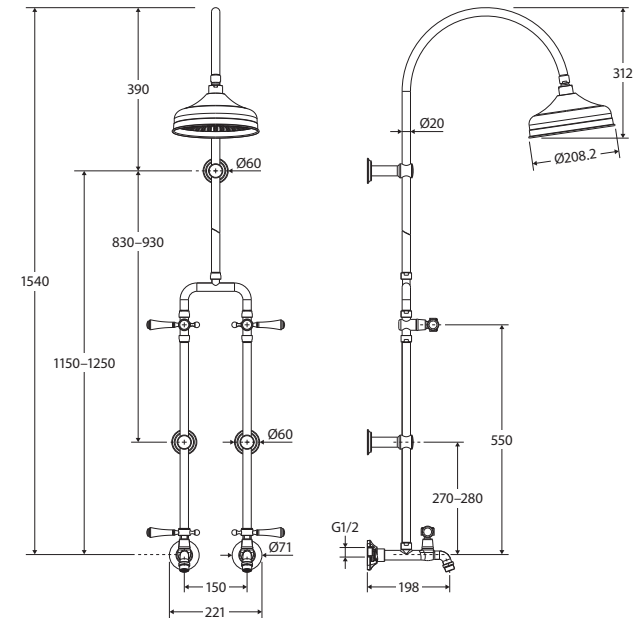

Lillian Lever

EXPOSED RAIL SHOWER & BATH SET

Features

WELS 3 Star rated, 9L/min

Rail:

- For new installations only – requires separate hot and cold water inlets
- ¼ turn ceramic disc lever handles
- Made from solid brass

LILLIAN Overhead Shower (411138):

- Rain-style water flow
- Made from solid brass
- Brass swivel joint
- Female ½" BSP inlet

*Modern
Vintage*
COLLECTION

Available in

Chrome
455123CC

Electroplated
Matte Black
455123BL

While we aim to ensure specifications are correct at the time of publication, Fienza reserves the right to make modifications without prior notice. Physical colour may vary from image shown. All measurements are shown in millimetres. Always use physical product measurements for mark-ups and roughing-in as the technical drawing may differ from actual product received.