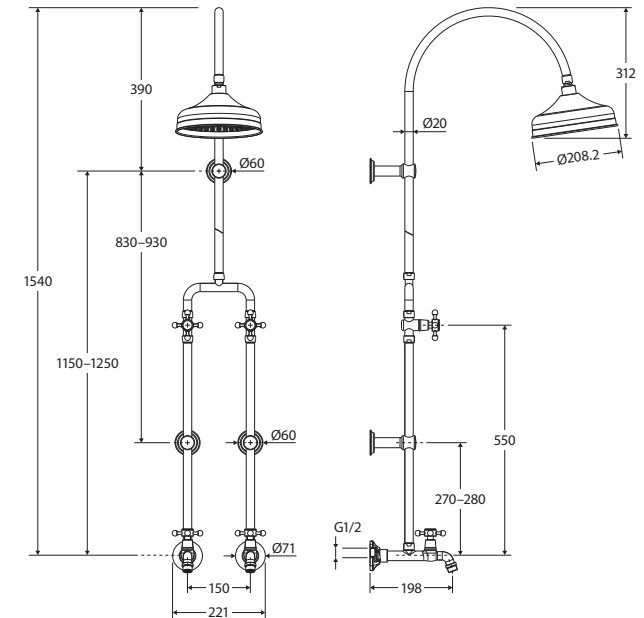

Lillian EXPOSED RAIL SHOWER & BATH SET

Features

WELS 3 Star rated, 9L/min

Rail:

- For new installations only – requires separate hot and cold water inlets
- ¼ turn ceramic disc cross handles
- Made from solid brass

LILLIAN Overhead Shower (411138):

- Rain-style water flow
- Made from solid brass
- Brass swivel joint
- Female ½" BSP inlet

*Modern
Vintage*
COLLECTION

Available in

Chrome
455122

Electroplated
Matte Black
455122BK

While we aim to ensure specifications are correct at the time of publication, Fienza reserves the right to make modifications without prior notice. Physical colour may vary from image shown. All measurements are shown in millimetres. Always use physical product measurements for mark-ups and roughing-in as the technical drawing may differ from actual product received.