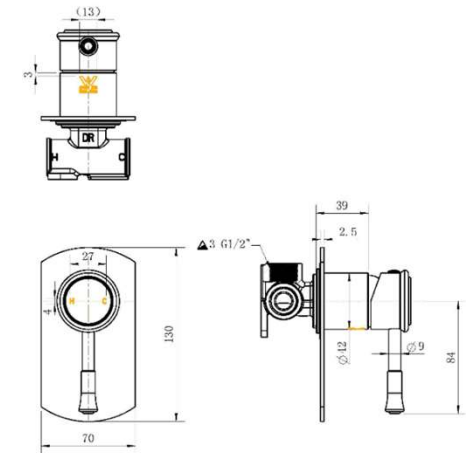

SPECIFICATIONS – MON008

Montpellier Shower Mixer – Chrome

Features

- Made from solid brass
- Durable Electroplated finish
- European cartridge
- 1yr parts and labour warranty
- 15 years replacement warranty including finish

Cleaning & Care

- Regularly clean with mild soapy water
- Do not use harsh detergents, bleach or abrasive cleaners
- The use of any unsuitable cleaning products may damage the surface
- Refer to installation guide for correct installation
- Check for any product defects prior to installation