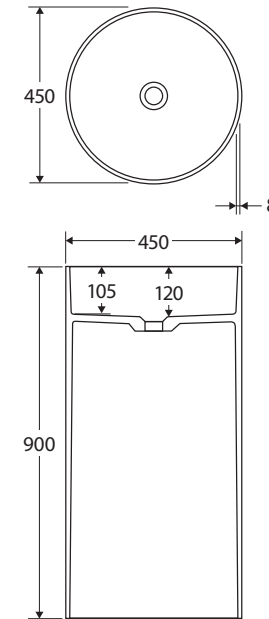

Minka

FREESTANDING BASIN

Features

- Fluted design
- Solid surface
- No tap hole or overflow
- Requires 32 mm non-overflow waste (not included)
- Capacity: 15 litres
- Weight: 32 kg

Available in

Matte White
CSB801

While we aim to ensure specifications are correct at the time of publication, Fienza reserves the right to make modifications without prior notice. Physical colour may vary from image shown. All measurements are shown in millimetres. For ceramic products, please allow +/- 10 mm tolerance for manufacturing variance. Always use physical product measurements for mark-ups and roughing-in as the technical drawing may differ from actual product received.