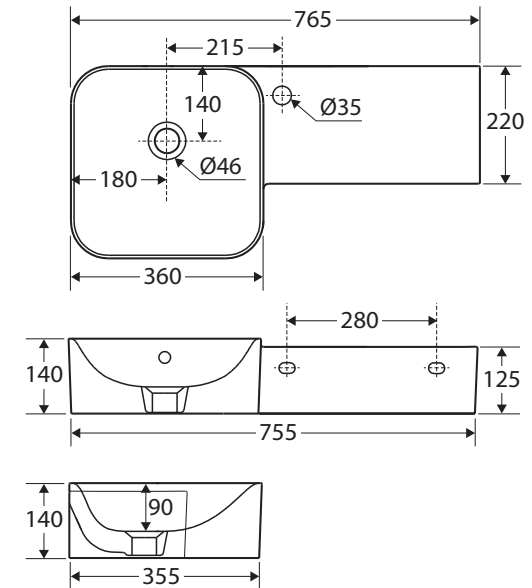

## Features

- Alpine white finish
- Vitreous china
- Long integrated shelf
- No tap hole or 1 tap hole, with overflow
- Requires 32 mm overflow waste (not included)
- Chrome overflow ring available separately: [OVERFLOW](#)
- Weight: 17.8 kg
- Made in UAE

## Available in

No Tap Hole  
With Overflow  
**47700AWHA**

1 Tap Hole  
With Overflow  
**47701AWHA**

While we aim to ensure specifications are correct at the time of publication, Fienza reserves the right to make modifications without prior notice. Physical colour may vary from image shown. All measurements are shown in millimetres. For ceramic products, please allow +/- 10 mm tolerance for manufacturing variance. Always use physical product measurements for mark-ups and roughing-in as the technical drawing may differ from actual product received.