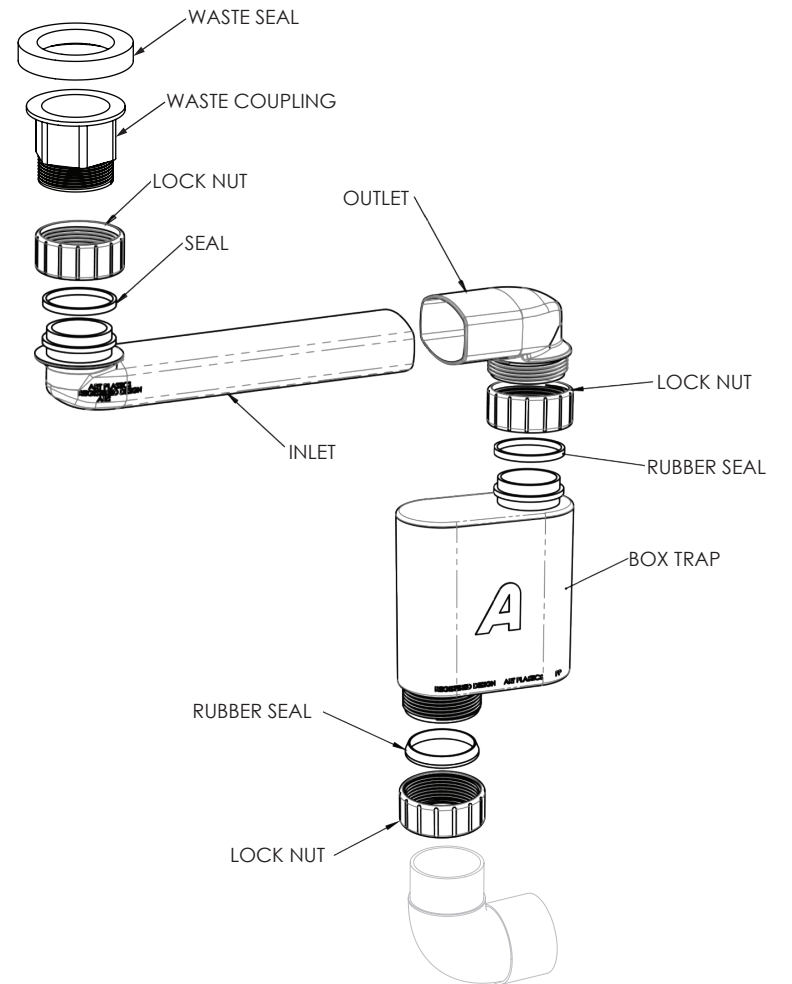

PRODUCT:	WAVERLEY 900 CENTRE	CODE:	WAVFAS0900WHC*
SIZE:	904W x 500D x 367H	BASIN POSITION:	CENTRE
CONFIGURATION:	ALL DRAWER, WALL HUNG	TOP:	20MM CHERRY PIE, FRIDAY, CAESARSTONE
VERSION: 03	DATE: 29/06/2023		*DRAWING APPLIES FOR CODES ENDING: CP, FR, CS

NOTES:
 DIMENSIONS ARE NOMINAL. DO NOT DRILL OR ROUGH IN UNTIL YOU HAVE RECEIVED AND MEASURED YOUR VANITY.
 ALL DIMENSIONS ARE IN MILLIMETRES. DO NOT MEASURE FROM DRAWING.
 SPACE SAVER PLUMBING KIT INCLUDED TO CONCEAL PLUMBING BEHIND DRAWER. PLEASE NOTE THAT THE BOX TRAP IS NOT COMPATIBLE WITH ALL BASINS. RECOMMEND USING A SHORT TRAP FOR SEMI INSET BASINS.

PRODUCT:	SPACE SAVER PLUMBING KIT
CODE:	SPCSVRKIT40
OUTLET SIZE:	40MM
VERSION: 02	DATE: 29/06/2023

FINISH: WHITE

NOTES:
 DIMENSIONS ARE NOMINAL. DO NOT DRILL OR ROUGH IN UNTIL YOU HAVE RECEIVED AND MEASURED YOUR VANITY.
 ALL DIMENSIONS ARE IN MILLIMETRES. DO NOT MEASURE FROM DRAWING.
 SPACE SAVER PLUMBING KIT INCLUDED TO CONCEAL PLUMBING BEHIND DRAWER. PLEASE NOTE THAT THE BOX TRAP IS NOT COMPATIBLE WITH ALL BASINS. RECOMMEND USING A SHORT TRAP FOR SEMI INSET BASINS.