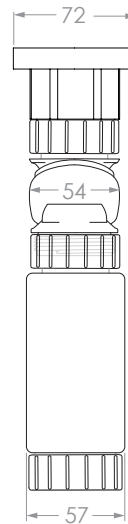

PRODUCT:	WAVERLEY 900 CENTRE	CODE:	WAVFAS0900WHC*
SIZE:	904W x 500D x 367H	BASIN POSITION:	CENTRE
CONFIGURATION:	ALL DRAWER, WALL HUNG	TOP:	20MM CHERRY PIE, FRIDAY, CAESARSTONE
VERSION: 03	DATE: 29/06/2023		*DRAWING APPLIES FOR CODES ENDING: CP, FR, CS

NOTES:
 DIMENSIONS ARE NOMINAL. DO NOT DRILL OR ROUGH IN UNTIL YOU HAVE RECEIVED AND MEASURED YOUR VANITY.
 ALL DIMENSIONS ARE IN MILLIMETRES. DO NOT MEASURE FROM DRAWING.
 SPACE SAVER PLUMBING KIT INCLUDED TO CONCEAL PLUMBING BEHIND DRAWER. PLEASE NOTE THAT THE BOX TRAP IS NOT COMPATIBLE WITH ALL BASINS. RECOMMEND USING A SHORT TRAP FOR SEMI INSET BASINS.

PRODUCT:	SPACE SAVER PLUMBING KIT
CODE:	SPCSVRKIT40
OUTLET SIZE:	40MM
VERSION: 02	DATE: 29/06/2023

FINISH: WHITE

NOTES:
 DIMENSIONS ARE NOMINAL. DO NOT DRILL OR ROUGH IN UNTIL YOU HAVE RECEIVED AND MEASURED YOUR VANITY.
 ALL DIMENSIONS ARE IN MILLIMETRES. DO NOT MEASURE FROM DRAWING.
 SPACE SAVER PLUMBING KIT INCLUDED TO CONCEAL PLUMBING BEHIND DRAWER. PLEASE NOTE THAT THE BOX TRAP IS NOT COMPATIBLE WITH ALL BASINS. RECOMMEND USING A SHORT TRAP FOR SEMI INSET BASINS.