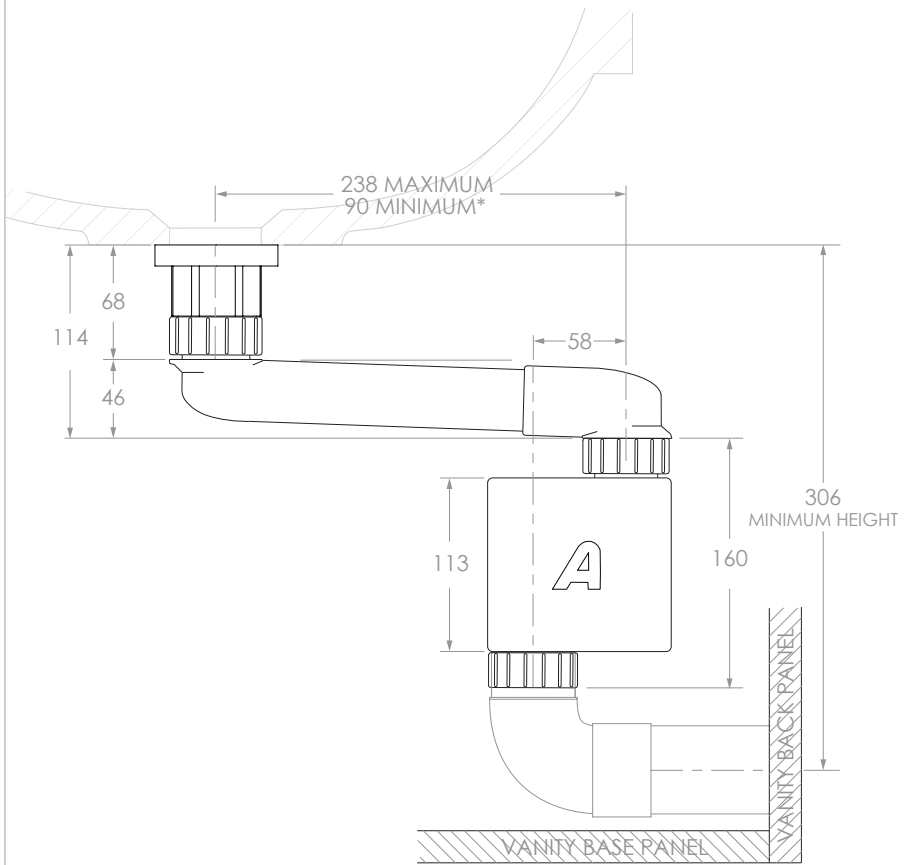

PRODUCT:	WAVERLEY 900 CENTRE	CODE:	WAVFAS0900WHC*
SIZE:	904W x 500D x 367H	BASIN POSITION:	CENTRE
CONFIGURATION:	ALL DRAWER, WALL HUNG	TOP:	20MM CHERRY PIE, FRIDAY, CAESARSTONE
VERSION: 03	DATE: 29/06/2023		*DRAWING APPLIES FOR CODES ENDING: CP, FR, CS

NOTES:
 DIMENSIONS ARE NOMINAL. DO NOT DRILL OR ROUGH IN UNTIL YOU HAVE RECEIVED AND MEASURED YOUR VANITY.
 ALL DIMENSIONS ARE IN MILLIMETRES. DO NOT MEASURE FROM DRAWING.
 SPACE SAVER PLUMBING KIT INCLUDED TO CONCEAL PLUMBING BEHIND DRAWER. PLEASE NOTE THAT THE BOX TRAP IS NOT COMPATIBLE WITH ALL BASINS. RECOMMEND USING A SHORT TRAP FOR SEMI INSET BASINS.

PRODUCT:	SPACE SAVER PLUMBING KIT
CODE:	SPCSVRKIT40
OUTLET SIZE:	40MM
VERSION: 02	DATE: 29/06/2023

FINISH: WHITE

NOTES:
 DIMENSIONS ARE NOMINAL. DO NOT DRILL OR ROUGH IN UNTIL YOU HAVE RECEIVED AND MEASURED YOUR VANITY.
 ALL DIMENSIONS ARE IN MILLIMETRES. DO NOT MEASURE FROM DRAWING.
 SPACE SAVER PLUMBING KIT INCLUDED TO CONCEAL PLUMBING BEHIND DRAWER. PLEASE NOTE THAT THE BOX TRAP IS NOT COMPATIBLE WITH ALL BASINS. RECOMMEND USING A SHORT TRAP FOR SEMI INSET BASINS.