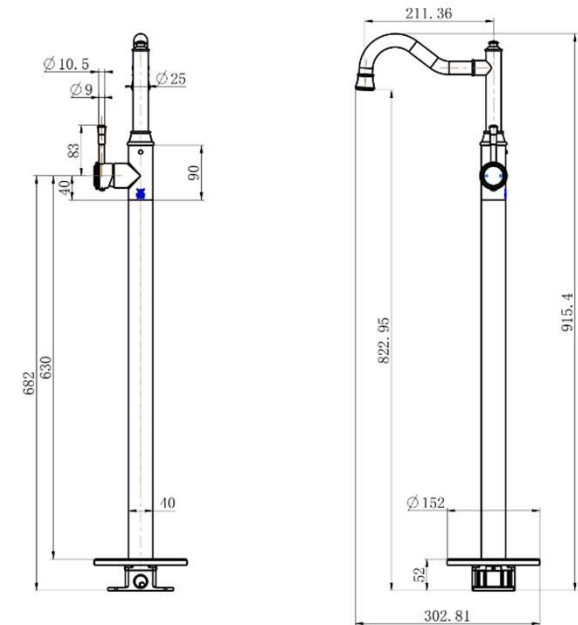

SPECIFICATIONS – MON012-1

Montpellier Freestanding Bath Mixer - Chrome

Features

- WELS N/A
- Made from solid brass
- Durable Electroplated finish
- 1yr parts and labour warranty
- 15 years replacement warranty including finish

Cleaning & Care

- Regularly clean with mild soapy water
- Do not use harsh detergents, bleach or abrasive cleaners
- The use of any unsuitable cleaning products may damage the surface
- Refer to installation guide for correct installation
- Check for any product defects prior to installation

Available in