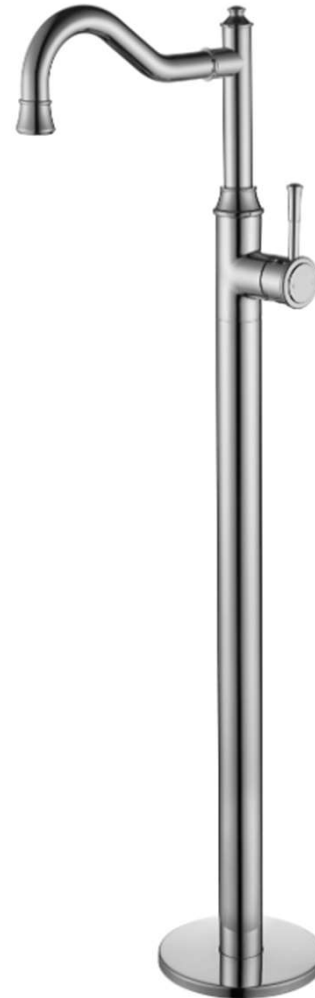

SPECIFICATIONS – MON012-1

Montpellier Freestanding Bath Mixer - Chrome

Features

- WELS N/A
- Made from solid brass
- Durable Electroplated finish
- 1yr parts and labour warranty
- 15 years replacement warranty including finish

Available in

Chrome

Matt Black

Brushed Nickel

Brushed Bronze