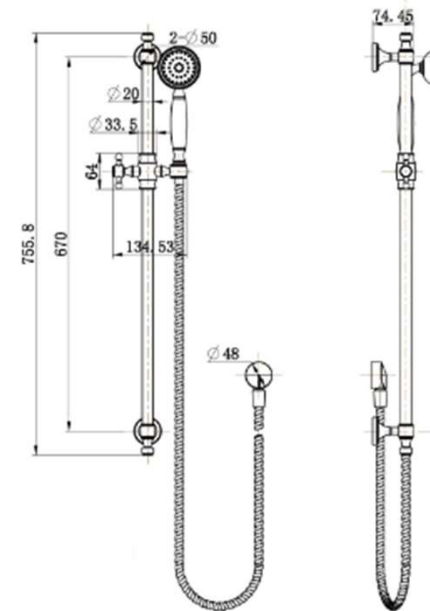

SPECIFICATIONS – BOR014BK

Bordeaux Shower On Rail – Matt Black

Features

- WELS 3 Star, 9L/min
- Registration number S16631
- Made from solid brass
- Durable Electroplated finish
- 1yr parts and labour warranty
- 15 years replacement warranty including finish

Cleaning & Care

- Regularly clean with mild soapy water
- Do not use harsh detergents, bleach or abrasive cleaners
- The use of any unsuitable cleaning products may damage the surface
- Refer to installation guide for correct installation
- Check for any product defects prior to installation

Available in