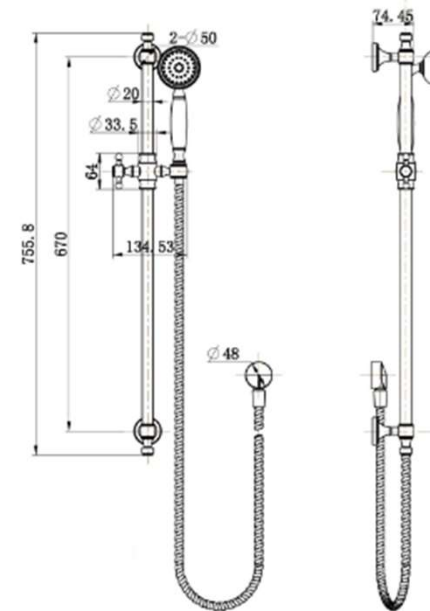

SPECIFICATIONS – BOR014BM

Bordeaux Shower On Rail – Brushed Bronze

Features

- WELS 3 Star, 9L/min
- Registration number S16631
- Made from solid brass
- Durable PVD finish
- 1yr parts and labour warranty
- 15 years replacement warranty including finish

Cleaning & Care

- Regularly clean with mild soapy water
- Do not use harsh detergents, bleach or abrasive cleaners
- The use of any unsuitable cleaning products may damage the surface
- Refer to installation guide for correct installation
- Check for any product defects prior to installation

Available in