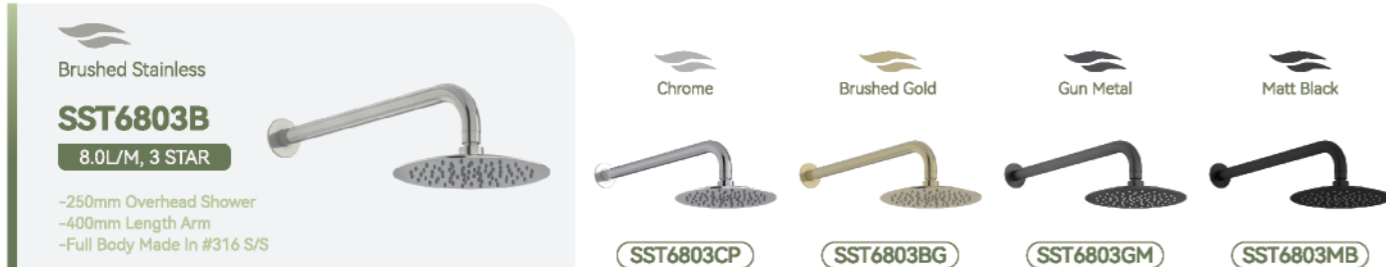

Elle 316 OVERHEAD SHOWER

SST6803B
8.0L/M, 3 STAR
-250mm Overhead Shower
-400mm Length Arm
-Full Body Made In #316 S/S