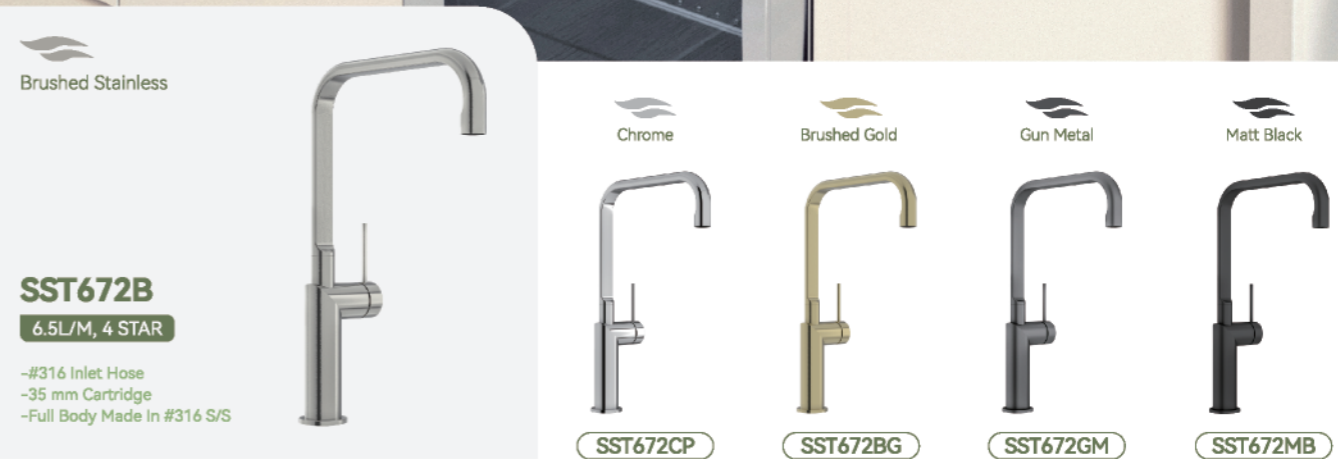

Elle 316 BASIN MIXER

Brushed Stainless

SST675B
5.5L/M, 5 STAR

-#316 Inlet Hose
-25 mm Cartridge
-Full Body Made In #316 S/S

Chrome **SST675CP**

Brushed Gold **SST675BG**

Gun Metal **SST675GM**

Matt Black **SST675MB**

Elle 316 FREE STANDING TWIN SHOWER

SST21602B
8.0L/M, 3 STAR (ON OVERHEAD SHOWER)
7.0 L/M, NO STAR RATING (ON HAND SHOWER)
-250mm Overhead Shower -#316 Pole & Floor Bracket
-#316 Overhead Shower -#316 Hand Shower Hose
-#316 Pencil Hand Shower

Elle 316 OVERHEAD SHOWER

SST6803B
8.0L/M, 3 STAR
-250mm Overhead Shower
-400mm Length Arm
-Full Body Made In #316 S/S

Elle 316 PULL OUT SINK MIXER

SST673B
4.5L/M, 6 STAR
-#316 Inlet Hose
-35 mm Cartridge
-Full Body Made In #316 S/S