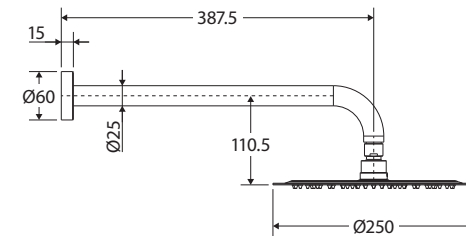

Kaya® SHOWER ARM SET

Features

WELS 3 Star rated, 9L/min

- Ultra-thin 2 mm shower head
- Easy to clean TPR nozzles
- Brass swivel joint
- Made from lead-free stainless steel
- Flange included
- Female 1/2" BSP inlet

While we aim to ensure specifications are correct at the time of publication, Fienza reserves the right to make modifications without prior notice. Physical colour may vary from image shown. All measurements are shown in millimetres. Always use physical product measurements for mark-ups and roughing-in as the technical drawing may differ from actual product received.