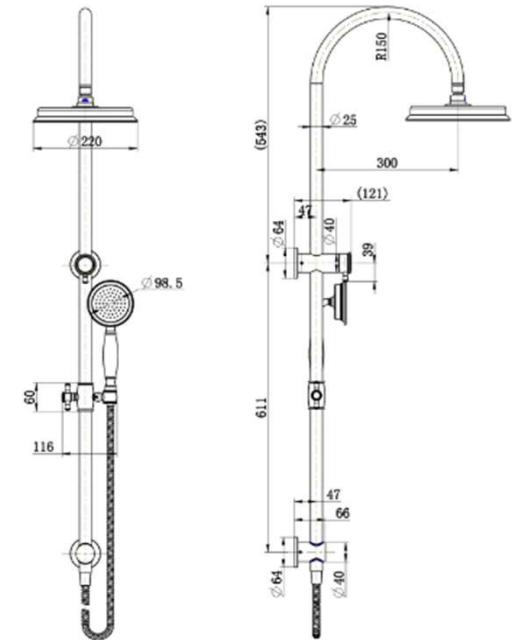

SPECIFICATIONS – MON013BM

Montpellier Shower Column – Brushed Bronze

Features

- WELS 3 Star, 9L/min
- Registration number S16689
- Made from solid brass
- Durable PVD finish
- 1yr parts and labour warranty
- 15 years replacement warranty including finish

Cleaning & Care

- Regularly clean with mild soapy water
- Do not use harsh detergents, bleach or abrasive cleaners
- The use of any unsuitable cleaning products may damage the surface
- Refer to installation guide for correct installation
- Check for any product defects prior to installation

Available in