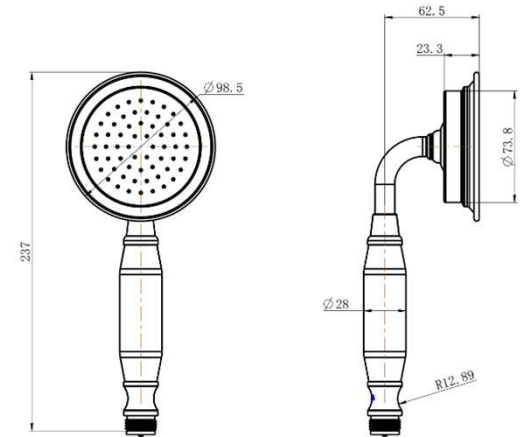

SPECIFICATIONS – MON015

Montpellier Handpiece - Chrome

Features

- WELS 3 Star, 9L/min
- Registration number S17484
- Made from solid brass
- Durable Electroplated finish
- 1yr parts and labour warranty
- 15 years replacement warranty including finish

Cleaning & Care

- Regularly clean with mild soapy water
- Do not use harsh detergents, bleach or abrasive cleaners
- The use of any unsuitable cleaning products may damage the surface
- Refer to installation guide for correct installation
- Check for any product defects prior to installation

Available in