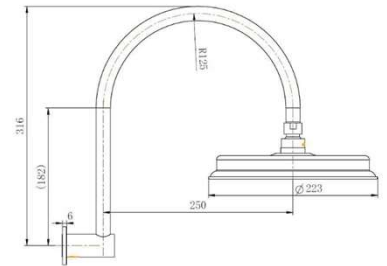

SPECIFICATIONS – MON061BM

Montpellier Wall Shower – Brushed Bronze

Features

- WELS 3 Star, 9L/min
- Registration number S14909
- Made from solid brass
- Durable PVD finish
- 1yr parts and labour warranty
- 15 years replacement warranty including finish

Cleaning & Care

- Regularly clean with mild soapy water
- Do not use harsh detergents, bleach or abrasive cleaners
- The use of any unsuitable cleaning products may damage the surface
- Refer to installation guide for correct installation
- Check for any product defects prior to installation

Available in