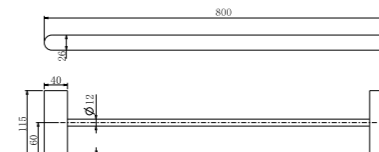

**9030 Brushed Nickel**

Single Towel Rail 800mm  
SKU:NR9030BN  
Colours Available:

**9030D Brushed Nickel**

Double Towel Rail 800mm  
SKU:NR9030dBN  
Colours Available:

**9087A Brushed Nickel**

Shower Shelf  
SKU:NR9087aBN  
Colours Available: