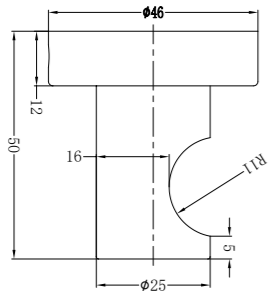

1982 Brushed Gold

Robe Hook
SKU:NR1982BG
Colours Available: