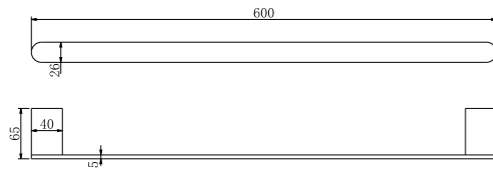

**9024 Chrome**

Single Towel Rail 600mm  
SKU:NR9024CH  
Colours Available:

**9030 Chrome**

Single Towel Rail 800mm  
SKU:NR9030CH  
Colours Available:

**9024D Chrome**

Double Towel Rail 600mm  
SKU:NR9024dCH  
Colours Available: