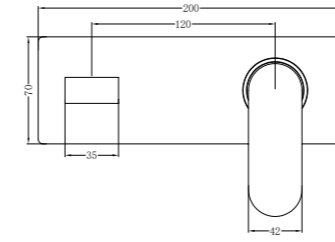

YSW3013-07A Chrome White

Wall Basin Mixer
Water Rating: 5 Star, 6L/Min
SKU:NR301307aCW
Colours Available: