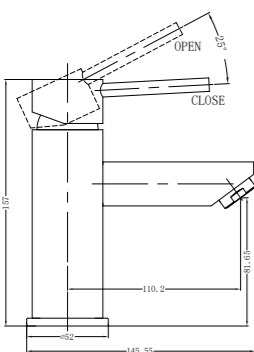

YSW2508-02 Chrome

Basin Mixer Straight Spout
Water Rating: 5 Star, 6L/Min
SKU:NR250802CH
Colours Available: