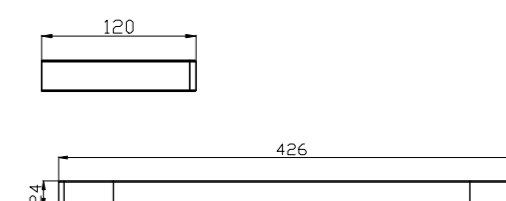

8087A Chrome

Metal Shelf
SKU:NR8087aCH
Colours Available: