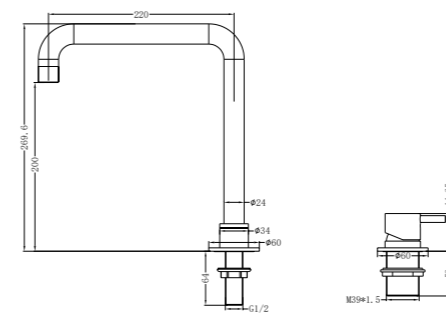

YSW2219-01C Brushed Gold

Hob Basin Mixer Square Spout
Water Rating: 6 Star, 4.5L/Min
SKU:NR221901cBG
Colours Available: