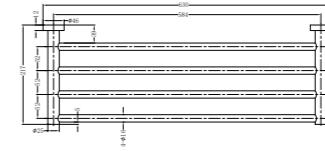

**1980A Brushed Nickel**

Hand Towel Rail  
SKU:NR1980aBN  
Colours Available:

**1924 Brushed Nickel**

Single Towel Rail 600mm  
SKU:NR1924BN  
Colours Available:

**1989 Brushed Nickel**

Towel Rack  
SKU:NR1989BN  
Colours Available: