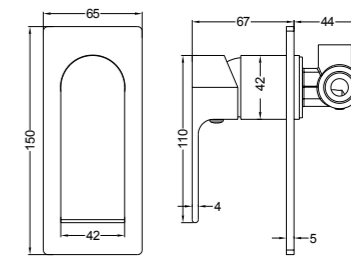

YSW3215-09 Brushed Nickel

Shower Mixer
SKU:NR321509BN
Colours Available: