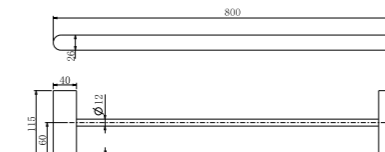

9030D Brushed Gold

Double Towel Rail 800mm
SKU:NR9030dBG
Colours Available: