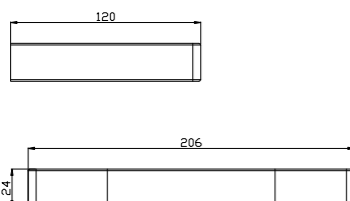

8081 Chrome

Soap Dish Holder
SKU:NR8081CH
Colours Available: