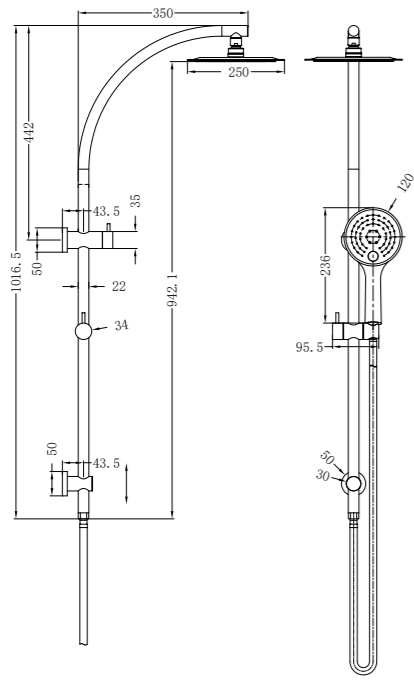

YSW2807-05E Matte Black

Dolce Shower Column Set
Water Rating: 3 Star, 8.5L/Min
SKU:NR280705eMB
Colours Available: