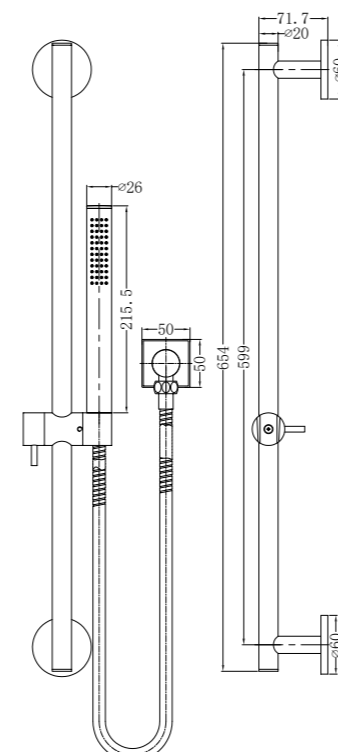

YSW311 Chrome

Dolce Shower Rail With Slim Hand Shower
Water Rating: 3 Star, 9L/Min
SKU:NR311CH
Colours Available: