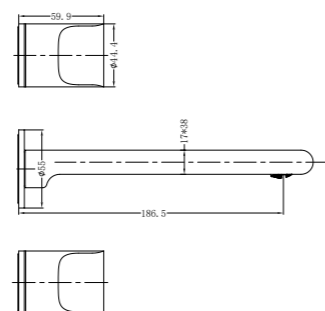

YSW2017-07A Gun Metal Grey

Wall Basin Set
Water Rating: 6 Star, 4.5L/Min
SKU:NR201707aGM
Colours Available: