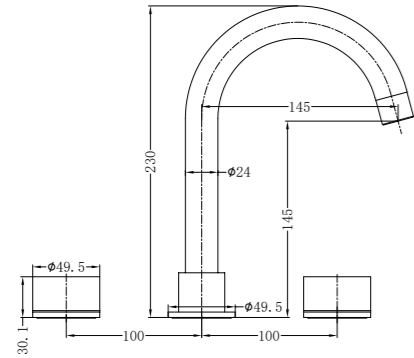

YSW2117-01 Brushed Nickel

Basin Set
Water Rating: 5 Star, 6L/Min
SKU:NR211701BN
Colours Available: