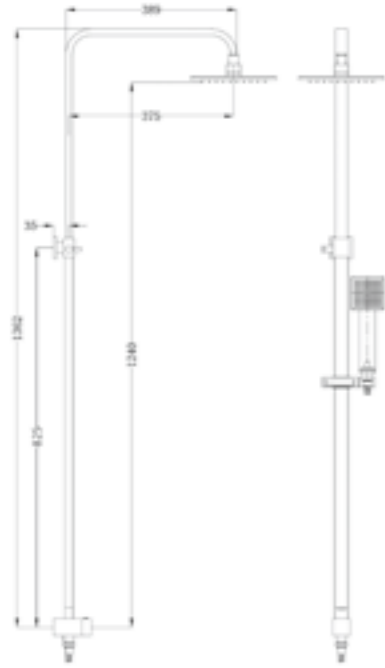

**YSW2007-05A Chrome**

Vibe Shower Set(Combine with Shower Mixer)  
 Water Rating: 3 Star, 8.5L/Min  
 SKU:NR200705aCH  
 Colours Available:

**YSW2007-05B Bottom Inlet Chrome**

Vibe Square Shower Set Bottom Inlet  
 Water Rating: 3 star, 9L/Min  
 SKU:NR200705bbCH  
 Colours Available: