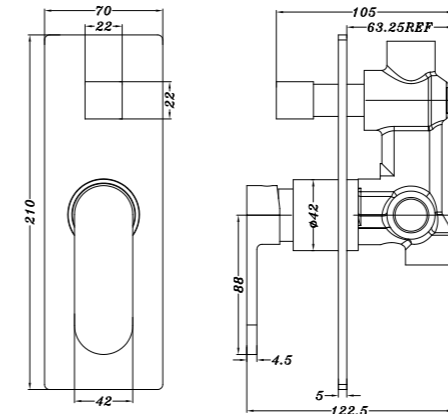

YSW3013-09A Chrome

Shower Mixer With Divertor
SKU:NR301309aCH
Colours Available: