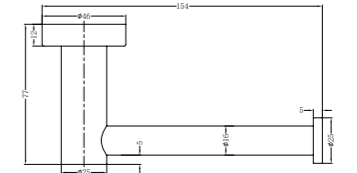

1986 Brushed Nickel

Toilet Roll Holder
SKU:NR1986BN
Colours Available: