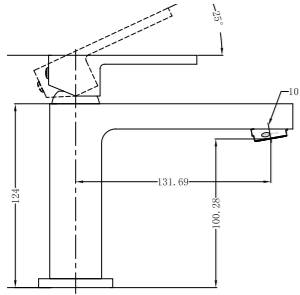

YSW3013-01 Chrome

Basin Mixer
Water Rating: 5 Star, 6L/Min
SKU:NR301301CH
Colours Available: