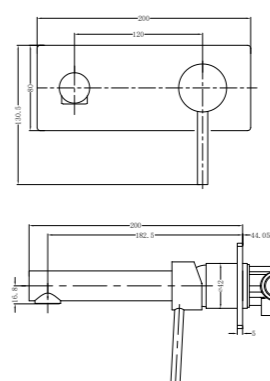

YSW2508-07A Chrome

Wall Basin Mixer (Straight Spout)
Water Rating: 5 Star, 6L/Min
SKU:NR250807aCH
Colours Available: