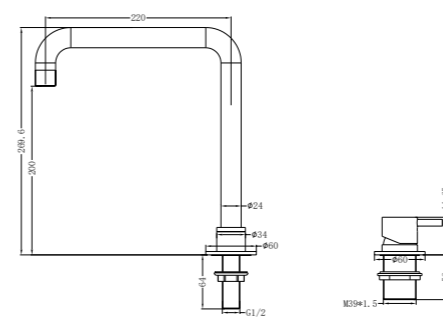

YSW2219-01C Chrome

Hob Basin Mixer Square Spout
Water Rating: 6 Star, 4.5L/Min
SKU:NR221901cCH
Colours Available: