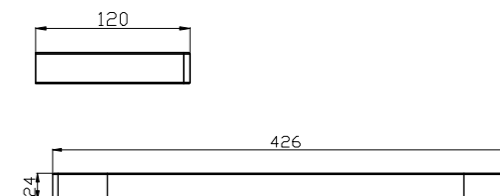

8087A Gun Metal Grey

Metal Shelf
SKU:NR8087aGM
Colours Available: