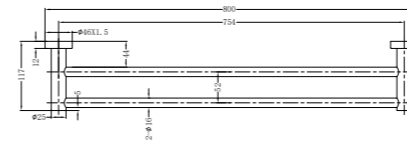

**1930D Brushed Nickel**

Double Towel Rail 800mm  
SKU:NR1930dBN  
Colours Available:

**1930 Brushed Nickel**

Single Towel Rail 800mm  
SKU:NR1930BN  
Colours Available:

**1987A Brushed Nickel**

Shower Shelf  
SKU:NR1987aBN  
Colours Available: