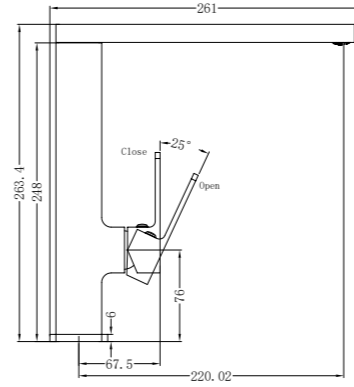

YSW3015-07 Matte Black

Kitchen Mixer
Water Rating: 5 Star, 5L/Min
SKU:NR301507MB
Colours Available: