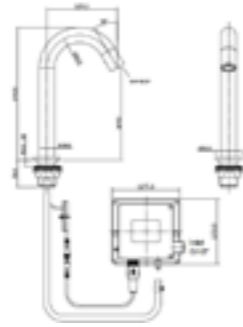

YSW402 Chrome

Electronic Basin Tap
Water Rating: 6 Star, 6L/Min
SKU:NR402CH
Colours Available: