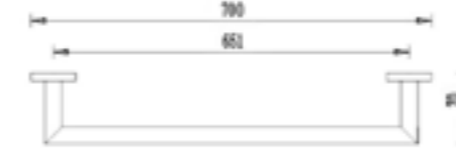

3630 Brushed Nickel

Single Towel Rail 700mm
SKU:NR3630BN
Colours Available: