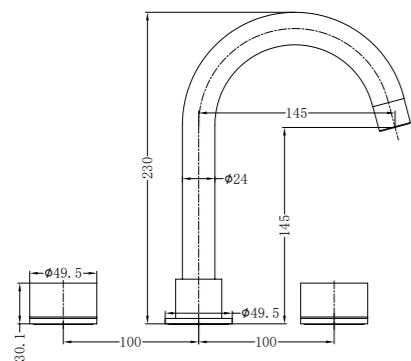

YSW2117-01 Chrome

Basin Set
Water Rating: 5 Star, 6L/Min
SKU:NR211701CH
Colours Available: