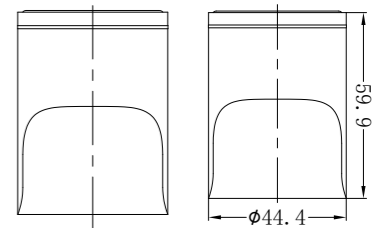

YSW2017-09 Brushed Rose Gold

Wall Top Assemblies
SKU:NR201709BRG
Colours Available: