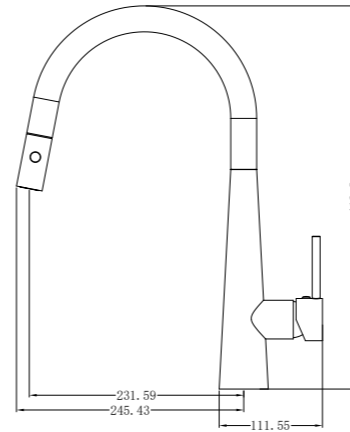

YSW5810-09C Brushed Nickel

Dolce Pull Out Sink Mixer With Vegie Spray Function
Water Rating: 5 Star, 6L/Min
SKU:NR581009cBN
Colours Available: