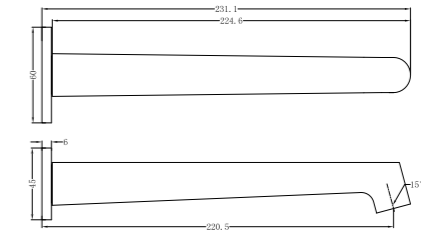

YSW2214-03 Matte Black

Bath Spout
SKU:NR221403MB
Colours Available: