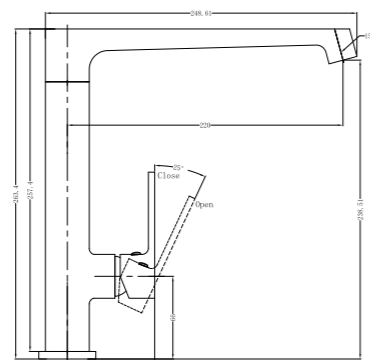

YSW2214-07 Chrome

Kitchen Mixer
Water Rating: 5 Star, 6L/Min
SKU:NR221407CH
Colours Available: