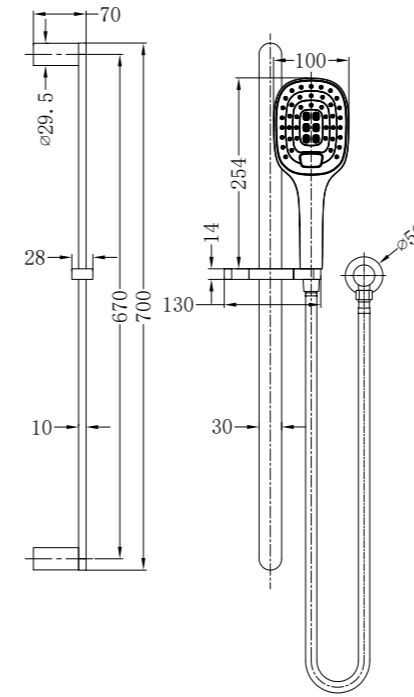

YSW308 Chrome

Ecco Shower Rail
Water Rating: 4 Star, 7.5L/Min
SKU:NR308CH
Colours Available: