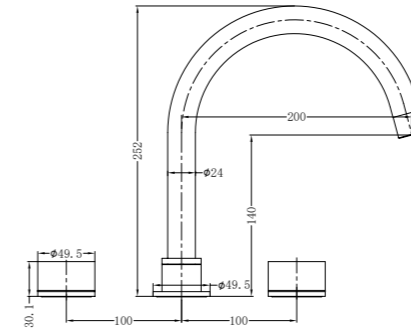

YSW2117-03 Brushed Nickel

Bath Set
SKU:NR211703BN
Colours Available: