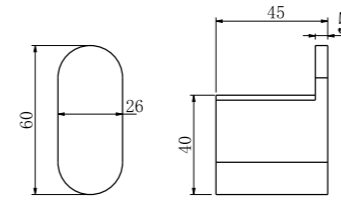

9082 Chrome

Robe Hook
SKU:NR9082CH
Colours Available: