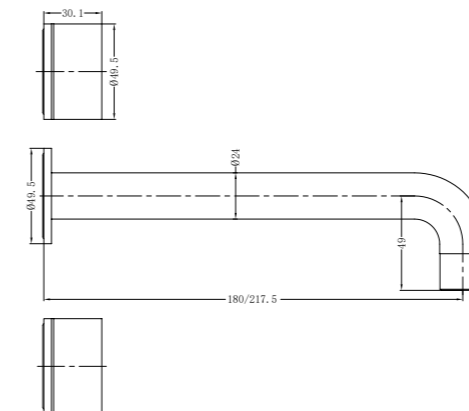

YSW2117-07A Brushed Nickel

Wall Basin Set 180/217mm
Water Rating: 5 Star, 6L/Min
180mm SKU:NR211707a180BN
217mm SKU:NR211707a217BN
Colours Available: