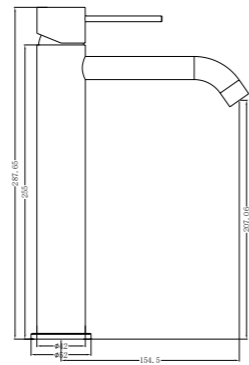

YSW2219-01A Gun Metal Grey

Tall Basin Mixer
Water Rating: 5 Star, 5L/Min
SKU:NR221901aGM
Colours Available: