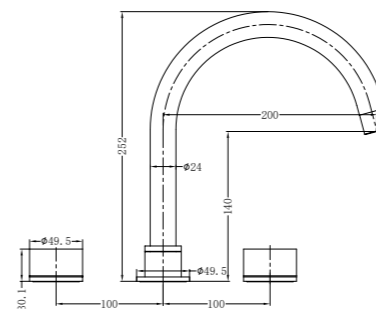

YSW2117-03 Chrome

Bath Set
SKU:NR211703CH
Colours Available: