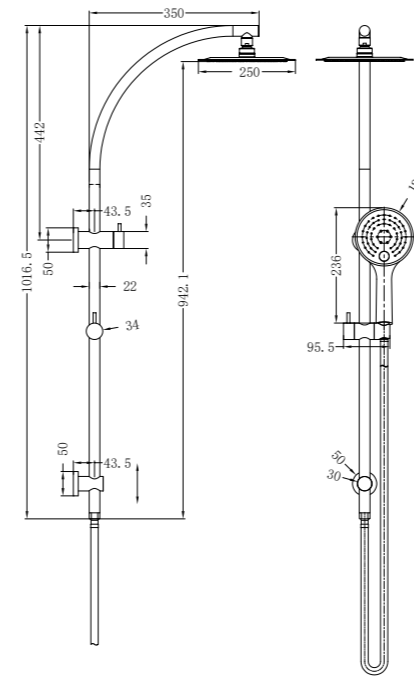

YSW2807-05E Gun Metal Grey

Dolce Shower Column Set
Water Rating: 3 Star, 8.5L/Min
SKU:NR280705eGM
Colours Available: