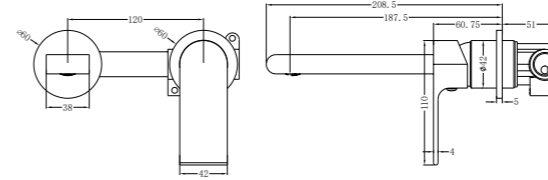

YSW3215-09E Chrome

Wall Basin Mixer Separate Back Plate
Water Rating: 5 Star, 5L/Min
SKU:NR321509eCH
Colours Available: