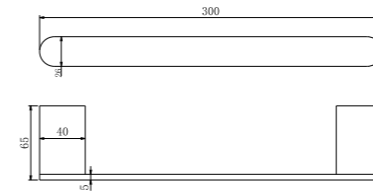

9080 Brushed Rose Gold

Hand Towel Rail
SKU:NR9080BRG
Colours Available: