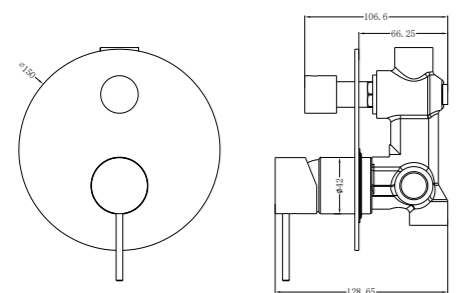

YSW2219-09A Gun Metal Grey

Shower Mixer With Divertor
SKU:NR221909aGM
Colours Available: