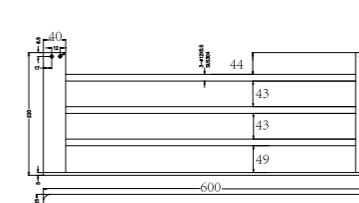

9089 Brushed Gold

Towel Rack
SKU:NR9089BG
Colours Available: