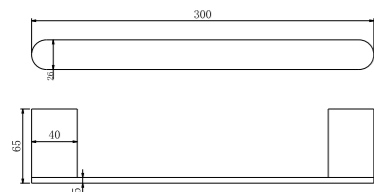

9080 Brushed Nickel

Hand Towel Rail
SKU:NR9080BN
Colours Available: