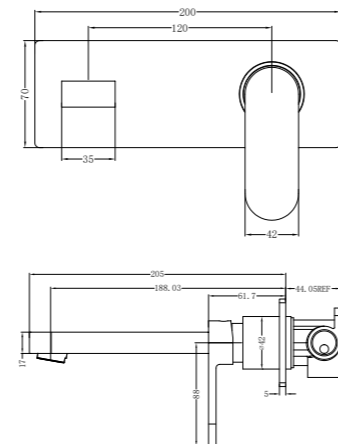

YSW3013-07A Matte Black

Wall Basin Mixer
Water Rating: 5 Star, 6L/Min
SKU:NR301307aMB
Colours Available: