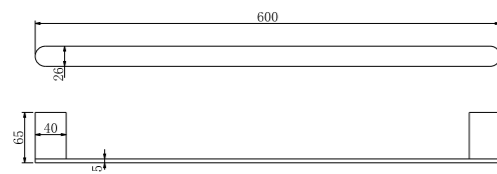

**9080 Matte Black**

Hand Towel Rail  
 SKU:NR9080MB  
 Colours Available:

**9024 Matte Black**

Single Towel Rail 600mm  
SKU:NR9024MB  
Colours Available:

**9030 Matte Black**

Single Towel Rail 800mm  
SKU:NR9030MB  
Colours Available: