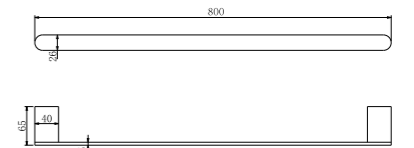

9030 Brushed Rose Gold

Single Towel Rail 800mm
SKU:NR9030BRG
Colours Available: