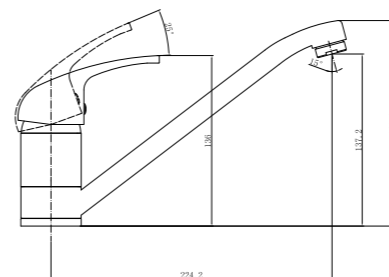

YSW1100-07 Chrome

Kitchen Mixer
Water Rating: 4 Star, 7.5L/Min
SKU:NR110007CH
Colours Available: