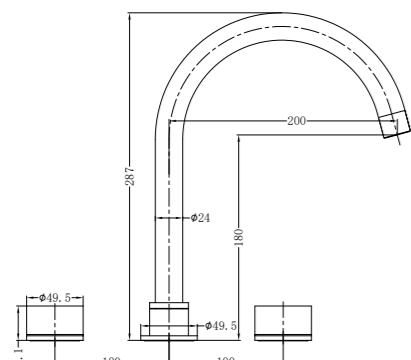

YSW2117-07 Chrome

Kitchen Set
Water Rating: 5 Star, 6L/Min
SKU:NR211707CH
Colours Available: