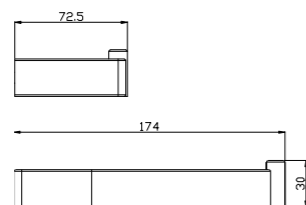

8086 Chrome

Toilet Roll Holder
SKU:NR8086CH
Colours Available: