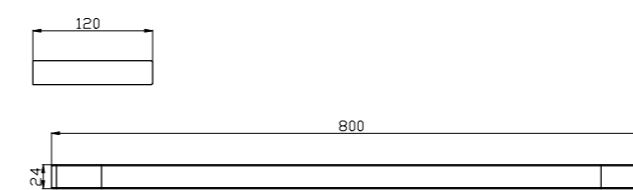

8030D Chrome

Double Towel Rail 800mm
SKU:NR8030dCH
Colours Available: