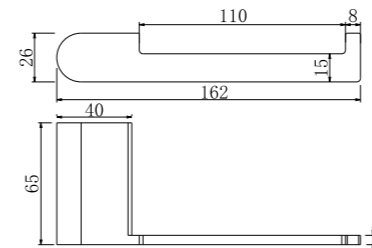

9086 Chrome

Toilet Roll Holder
SKU:NR9086CH
Colours Available: