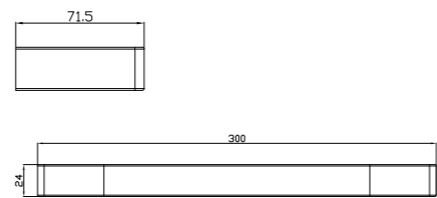

8080 Gun Metal Grey

Hand Towel Rail
SKU:NR8080GM
Colours Available: