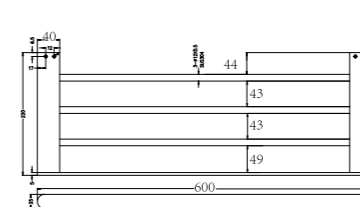

9089 Gun Metal Grey

Towel Rack
SKU:NR9089GM
Colours Available: