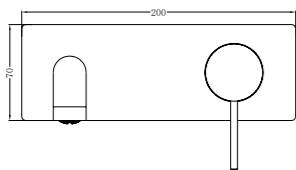

YSW2219-07A Gun Metal Grey

Wall Basin Mixer 160/185/230mm
Water Rating: 5 Star, 6L/Min
160mm SKU:NR221907a160GM
185mm SKU:NR221907a185GM
230mm SKU:NR221907a230GM
Colours Available: