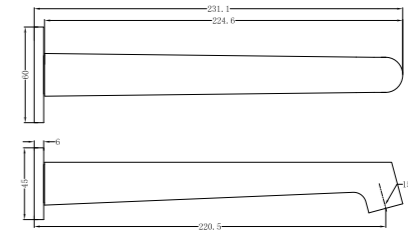

YSW2214-03 Chrome

Bath Spout
SKU:NR221403CH
Colours Available: