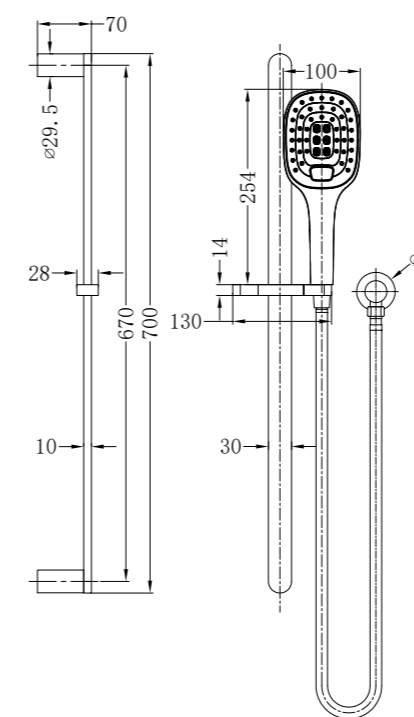

**YSW308 Matte Black**

Ecco Shower Rail  
 Water Rating: 4 Star, 7.5L/Min  
 SKU:NR308MB  
 Colours Available:

**YSW 310 Chrome**

Rain Shower Rail With Push Button Shower  
 Water Rating: 4 Star, 7.5L/Min  
 SKU:NR310CH  
 Colours Available: