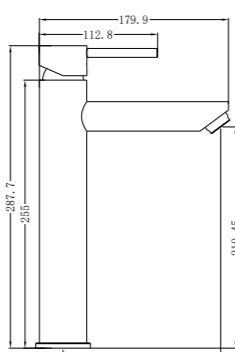

YSW2508-04 Chrome

Tall Basin Mixer
Water Rating: 5 Star, 6L/Min
SKU:NR250804CH
Colours Available: