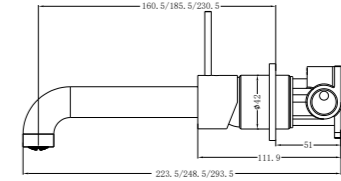

YSW2219-07D Matte Black

Wall Basin Mixer Handle Up
Separate Back Plate 160/185/230mm Spout
Water Rating: 5 Star, 6L/Min
160mm SKU:NR221907d160MB
185mm SKU:NR221907d185MB
230mm SKU:NR221907d230MB
Colours Available: