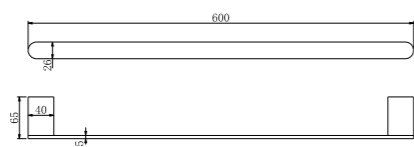

9024 Brushed Gold

Single Towel Rail 600mm
SKU:NR9024BG
Colours Available: