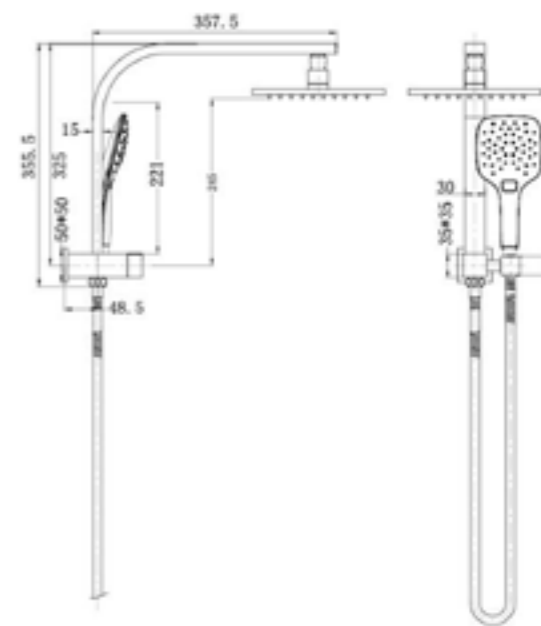

YSW2807-05F Chrome

Dolce Shower Column Set Short
Water Rating: 3 Star, 8.5L/Min
SKU:NR280705fCH
Colours Available:

YSW2807-05D Chrome

Nova Shower Column Set Short
Water Rating: 3 Star, 9L/Min
SKU:NR280705dCH
Colours Available:

YSW2807-05F Matte Black

Dolce Shower Column Set Short
Water Rating: 3 Star, 8.5L/Min
SKU:NR280705fMB
Colours Available:

YSW2807-05F Brushed Nickel

Dolce Shower Column Set Short
Water Rating: 3 Star, 8.5L/Min
SKU:NR280705fBN
Colours Available:

YSW2807-05F Gun Metal Grey

Dolce Shower Column Set Short
Water Rating: 3 Star, 8.5L/Min
SKU:NR280705fGM
Colours Available:

YSW3015-05B Chrome

Celia 2 In 1 Shower
Water Rating: 3 Star, 9L/Min
SKU:NR301505bCH
Colours Available: