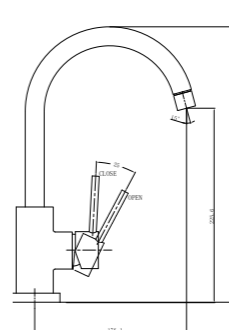

YSW2508-07 Chrome

Kitchen Mixer Gooseneck
Water Rating: 4 Star, 7.5L/Min
SKU:NR250807CH
Colours Available: