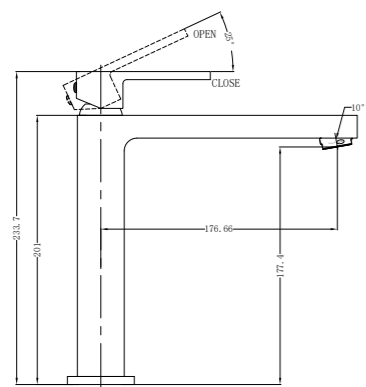

YSW3013-01A Chrome White

Tall Basin Mixer
Water Rating: 5 Star, 6L/Min
SKU:NR301301aCW
Colours Available: