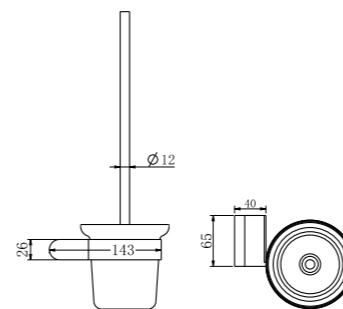

**9024 Gun Metal Grey**

Single Towel Rail 600mm  
SKU:NR9024GM  
Colours Available:

**9024D Gun Metal Grey**

Double Towel Rail 600mm  
SKU:NR9024dGM  
Colours Available:

**9088 Gun Metal Grey**

Toilet Brush Holder  
SKU:NR9088GM  
Colours Available: