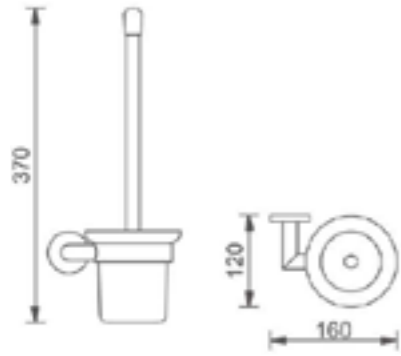

3688 Chrome

Toilet Brush Holder
SKU:NR3688CH
Colours Available: