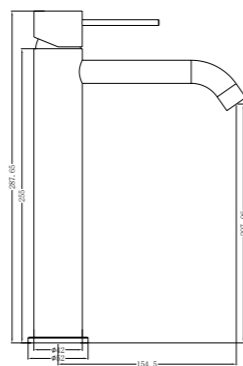

**YSW2219-07C Chrome**

Wall Basin Mixer  
Separate Back Plate 160/185/230mm Spout  
Water Rating: 5 Star, 6L/Min  
160mm SKU:NR221907c160CH  
185mm SKU:NR221907c185CH  
230mm SKU:NR221907c230CH  
Colours Available: