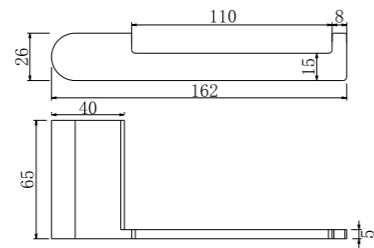

9086 Brushed Rose Gold

Toilet Roll Holder
SKU:NR9086BRG
Colours Available: