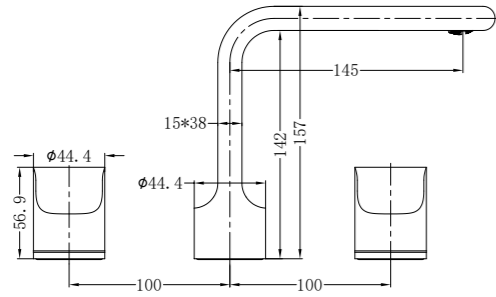

YSW2017-01 Chrome

Basin Set
Water Rating: 6 Star, 4.5L/Min
SKU:NR201701CH
Colours Available: