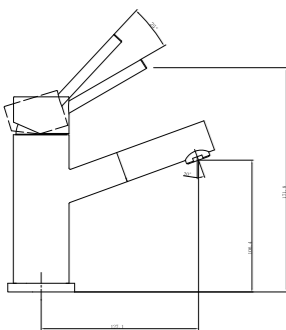

YSW2508-01 Chrome

Basin Mixer Angle Spout
Water Rating: 4 Star, 7.5L/Min
SKU:NR250801CH
Colours Available: