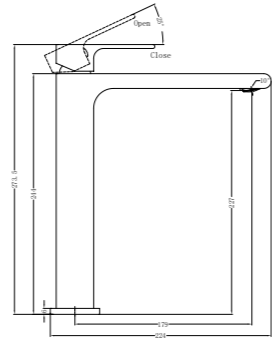

YSW3215-01A Brushed Rose Gold

Tall Basin Mixer
Water Rating: 5 Star, 5L/Min
SKU:NR321501aBRG
Colours Available: