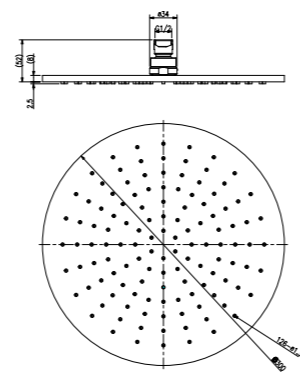

ROB1202 Chrome

300mm Square Shower Head
Water Rating: 3 Star, 9L/Min
SKU:NRROB1202CH
Colours Available: