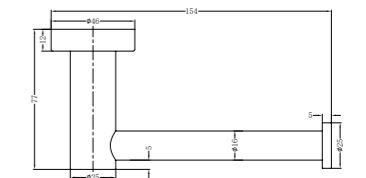

1986 Gun Metal Grey

Toilet Roll Holder
SKU:NR1986GM
Colours Available: