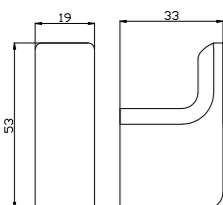

8082 Chrome

Robe Hook
SKU:NR8082CH
Colours Available: