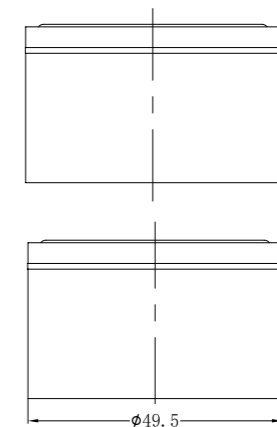

YSW2117-09 Chrome

Wall Top Assemblies
SKU:NR211709CH
Colours Available: