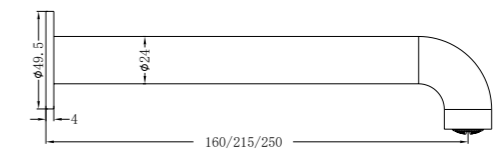

YSW2219-03 Brushed Nickel

Basin/Bath Spout Only 160/215/250mm
Water Rating: 5 Star, 6L/Min
160mm SKU:NR221903160BN
215mm SKU:NR221903215BN
250mm SKU:NR221903250BN
Colours Available: