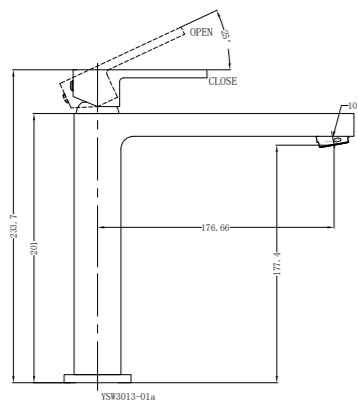

YSW3013-01A Chrome

Tall Basin Mixer
Water Rating: 5 Star, 6L/Min
SKU:NR301301aCH
Colours Available: