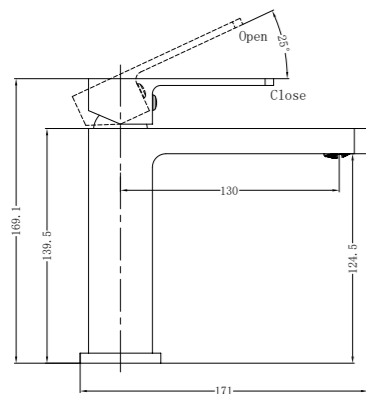

YSW3015-02 Matte Black

Basin Mixer Builders Range
Water Rating: 5 Star, 6L/Min
SKU:NR301502MB
Colours Available: