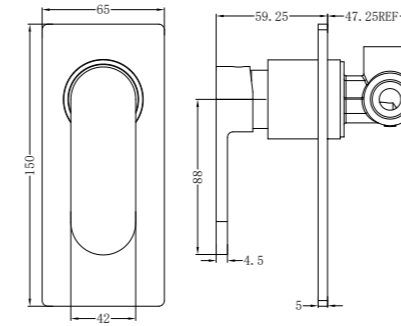

YSW3013-09 Matte Black

Shower Mixer
SKU:NR301309MB
Colours Available: