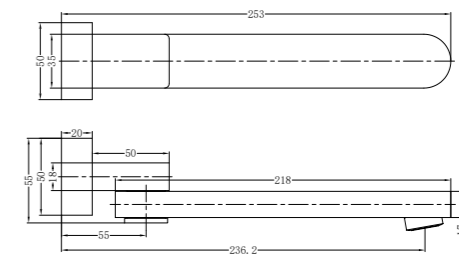

YSW207 Chrome

Swivel Bath Spout
SKU:NR207CH
Colours Available: