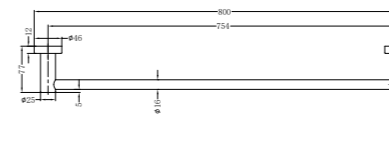

1930 Brushed Gold

Single Towel Rail 800mm
SKU:NR1930BG
Colours Available: