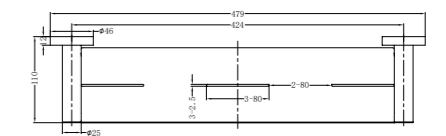

1987A Gun Metal Grey

Shower Shelf
SKU:NR1987aGM
Colours Available: