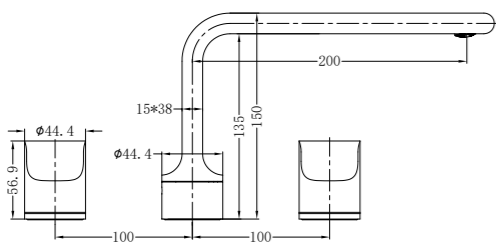

YSW2017-03 Chrome

Bath Set
SKU:NR201703CH
Colours Available: