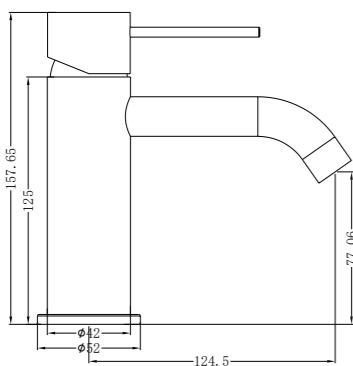

YSW2219-01 Chrome

Basin Mixer
Water Rating: 5 Star, 5L/Min
SKU:NR221901CH
Colours Available: