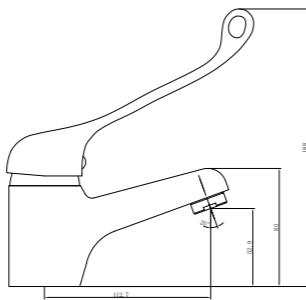

YSW1100-01D Chrome

Care Basin Mixer
Water Rating: 4 Star, 7.5L/Min
SKU:NR110001dCH
Colours Available: