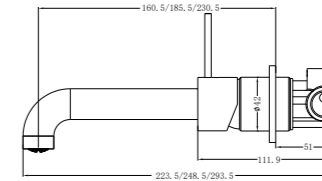

YSW2219-07D Brushed Gold

Wall Basin Mixer Handle Up
Separate Back Plate 160/185/230mm Spout
Water Rating: 5 Star, 6L/Min
160mm SKU:NR221907d160BG
185mm SKU:NR221907d185BG
230mm SKU:NR221907d230BG
Colours Available: