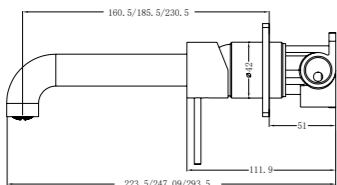

YSW2219-07A Gun Metal Grey

Wall Basin Mixer 160/185/230mm
Water Rating: 5 Star, 6L/Min
160mm SKU:NR221907a160GM
185mm SKU:NR221907a185GM
230mm SKU:NR221907a230GM
Colours Available: