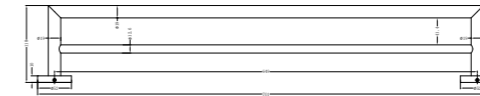

3630D Brushed Nickel

Double Towel Rail 700mm
SKU:NR3630dBN
Colours Available: