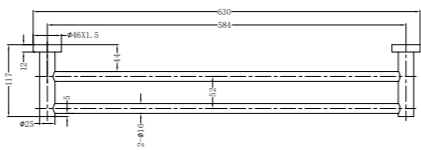

1924D Brushed Gold

Double Towel Rail 600mm
SKU:NR1924dBG
Colours Available: