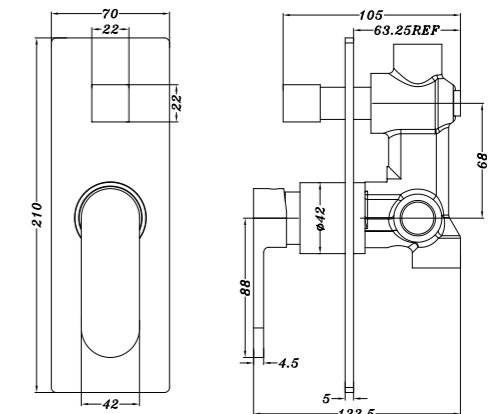

YSW3013-09A Chrome White

Shower Mixer With Divertor
SKU:NR301309aCW
Colours Available: