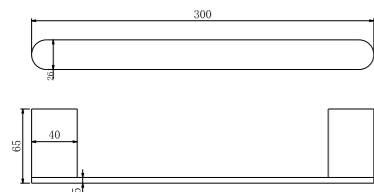

**9030D Brushed Gold**

Double Towel Rail 800mm  
SKU:NR9030dBG  
Colours Available:

**9087A Brushed Gold**

Shower Shelf  
SKU:NR9087aBG  
Colours Available:

**9080 Brushed Gold**

Hand Towel Rail  
SKU:NR9080BG  
Colours Available: