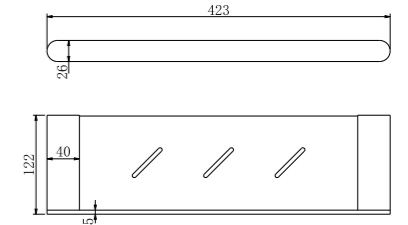

9087A Gun Metal Grey

Shower Shelf
SKU:NR9087aGM
Colours Available: