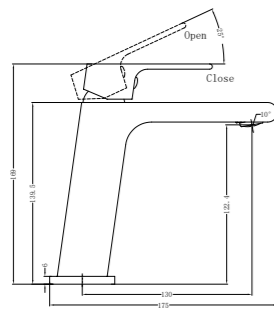

Swivel Bath Spout  
SKU:NR207MB  
Colours Available:

**YSW3215-01 Brushed Nickel**

Basin Mixer  
Water Rating: 5 Star, 5L/Min  
SKU:NR321501BN  
Colours Available:

**YSW3215-01A Brushed Nickel**

Tall Basin Mixer  
Water Rating: 5 Star, 5L/Min  
SKU:NR321501aBN  
Colours Available: