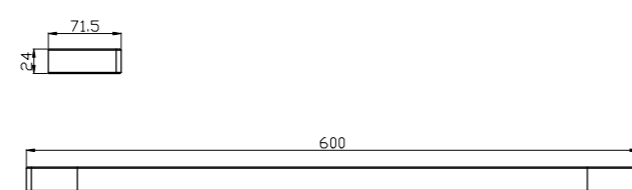

**8030 Chrome**

Single Towel Rail 800mm  
SKU:NR8030CH  
Colours Available:

**8081 Chrome**

Soap Dish Holder  
SKU:NR8081CH  
Colours Available:

**8024 Chrome**

Single Towel Rail 600mm  
SKU:NR8024CH  
Colours Available: