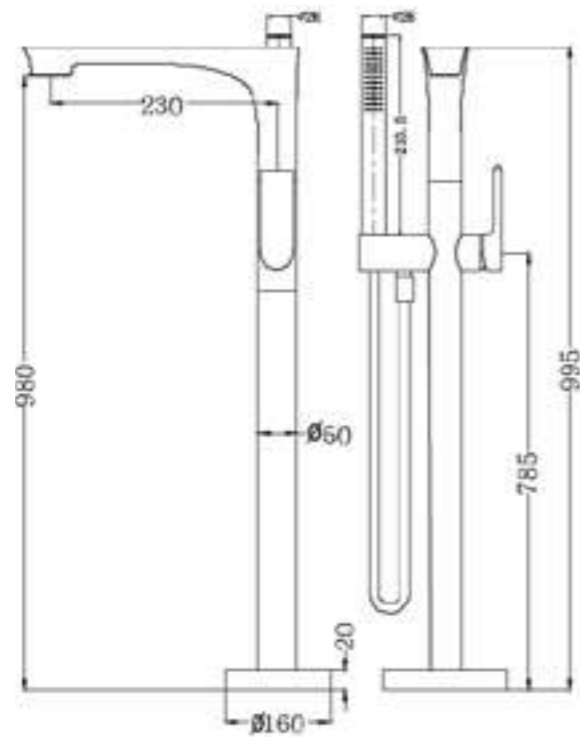

**ROB1003 Brushed Nickel**

250mm Square Shower Head  
Water Rating: 3 Star, 9L/Min  
SKU:NRROB1003BN  
Colours Available:

**YSW3215-03A Chrome**

Bianca Floor Standing Bath Mixer  
 Water Rating: 4 Star, 7.5L/Min  
 SKU:NR321503aCH  
 Colours Available: