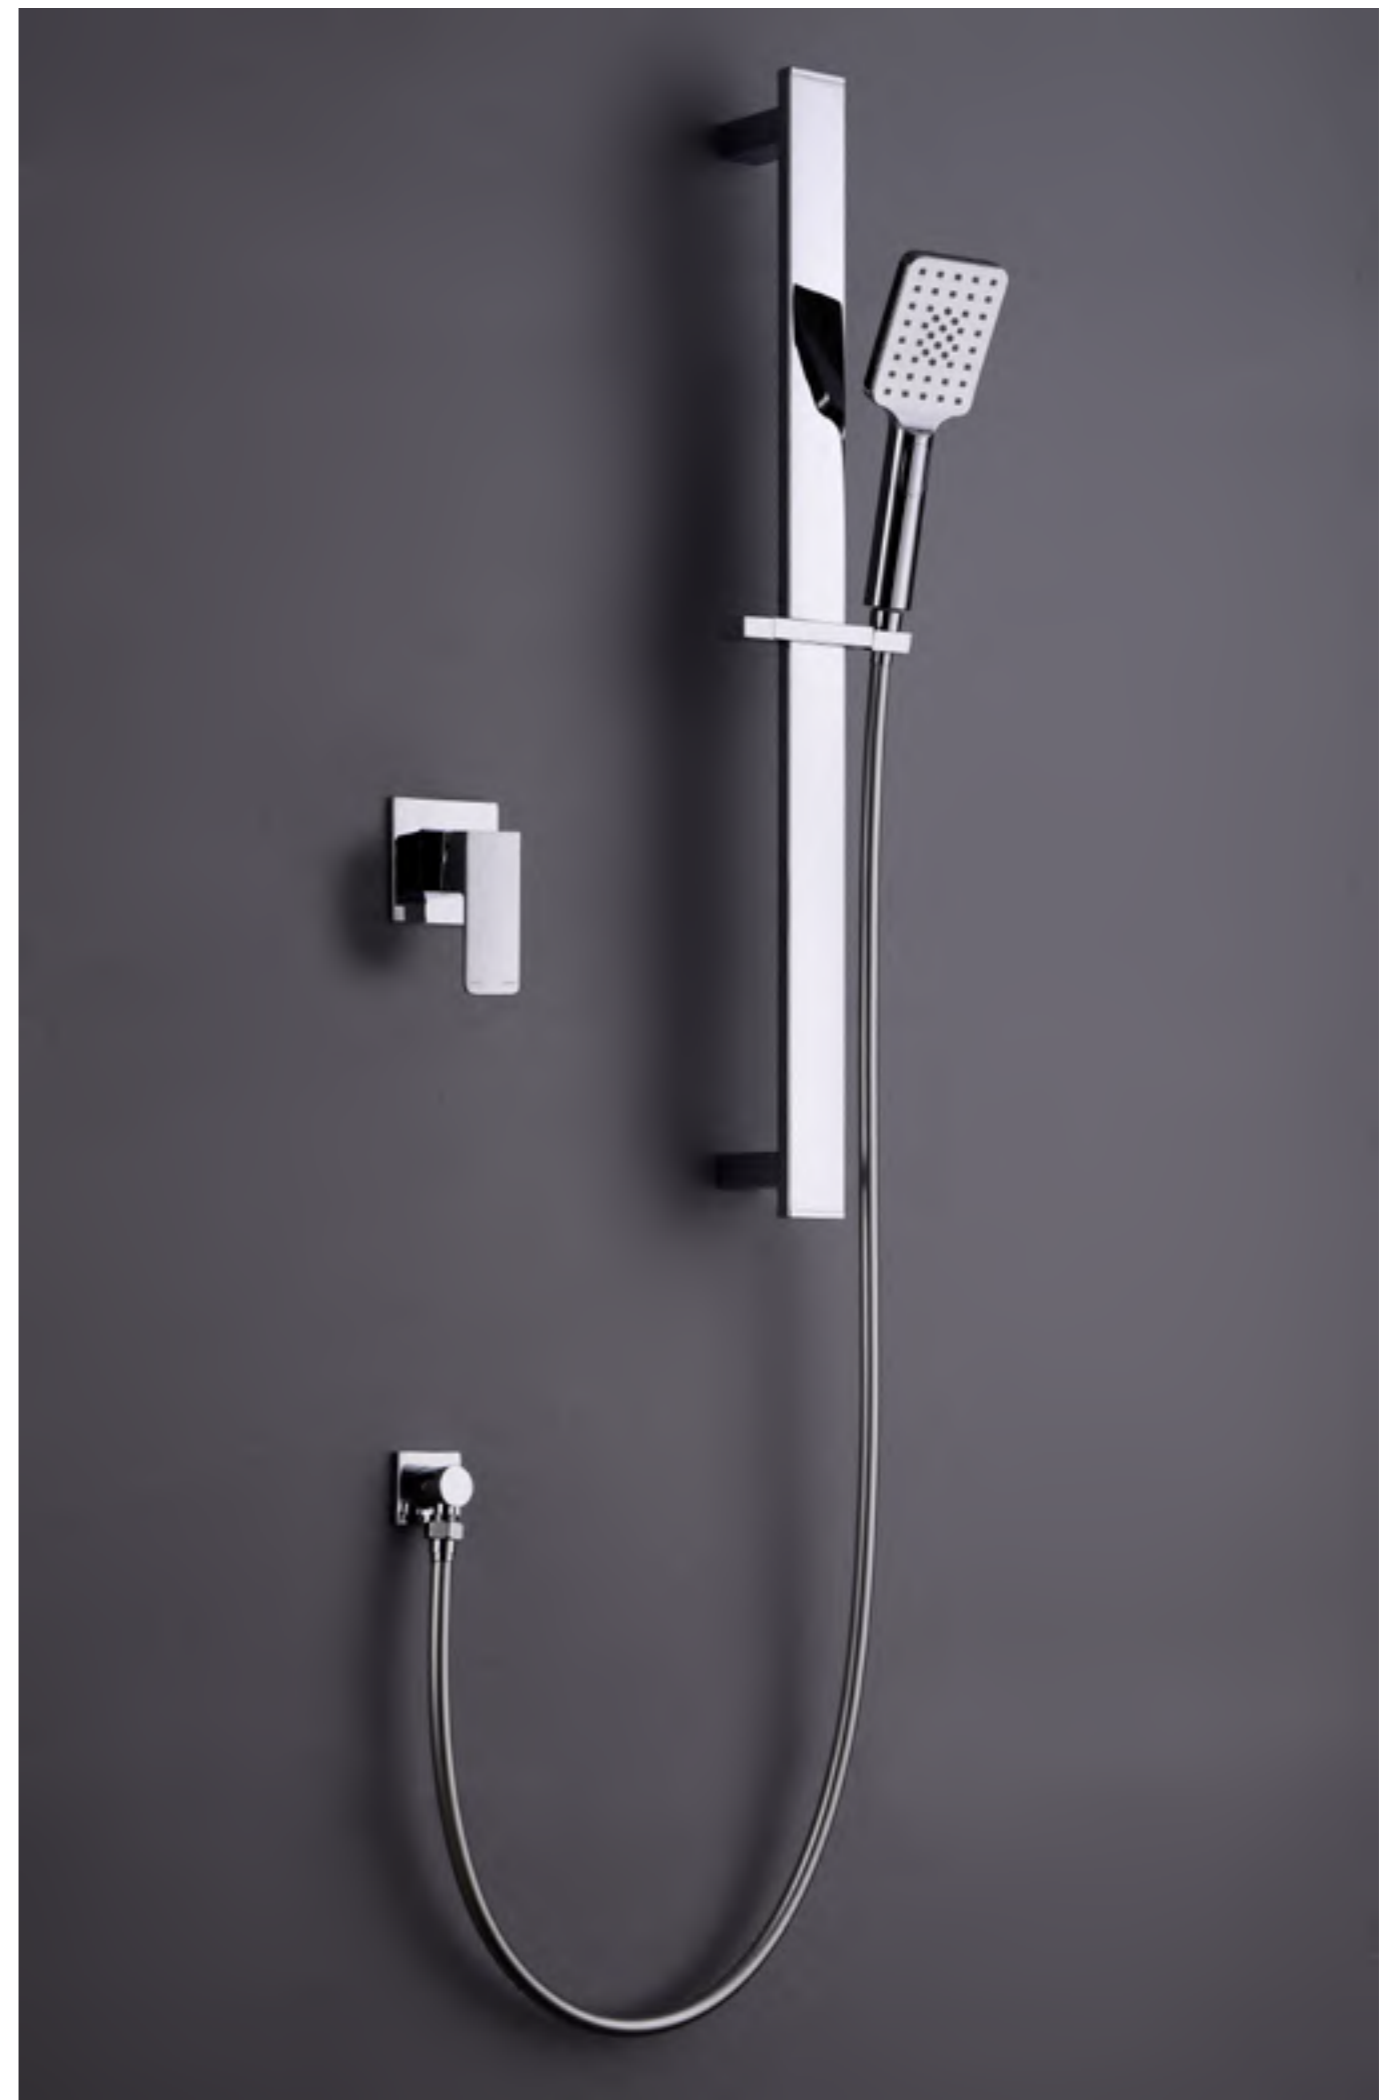

**YSW314 Brushed Gold**

Dolce 3 Function Rail Shower  
Water Rating: 4 Star, 7.5L/Min  
SKU:NR314BG  
Colours Available:

**YSW316 Chrome**

Celia New Shower Rail  
Water Rating: 4 Star, 6L/Min  
SKU:NR316CH  
Colours Available: