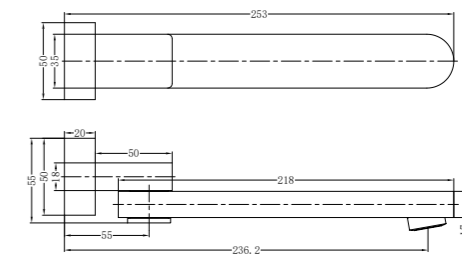

YSW207 Brushed Rose Gold

Swivel Bath Spout
SKU:NR207BRG
Colours Available: