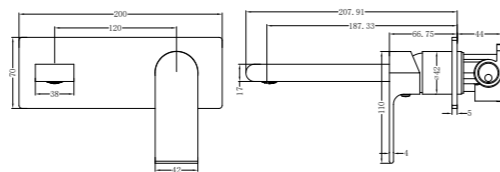

YSW3215-07A Brushed Nickel

Wall Basin Mixer
Water Rating: 5 Star, 5L/Min
SKU:NR321507aBN
Colours Available: