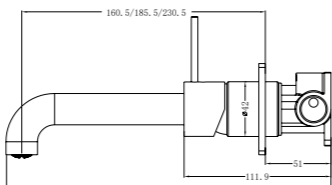

YSW2219-07B Gun Metal Grey

Wall Basin Mixer Handle Up 160/185/230mm
Water Rating: 5 Star, 6L/Min
160mm SKU:NR221907b160GM
185mm SKU:NR221907b185GM
230mm SKU:NR221907b230GM
Colours Available: