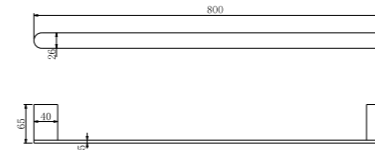

**9086A Brushed Gold**

Toilet Roll Holder  
SKU:NR9086aBG  
Colours Available:

**9086 Brushed Gold**

Toilet Roll Holder  
SKU:NR9086BG  
Colours Available:

**9030 Brushed Gold**

Single Towel Rail 800mm  
SKU:NR9030BG  
Colours Available: