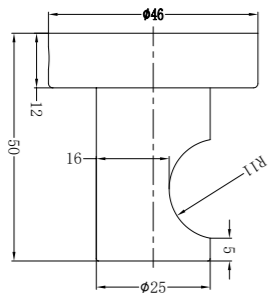

1982 Gun Metal Grey

Robe Hook
SKU:NR1982GM
Colours Available: