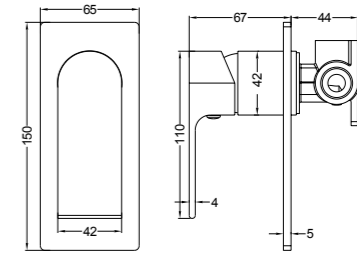

YSW3215-09 Chrome

Shower Mixer
SKU:NR321509CH
Colours Available: