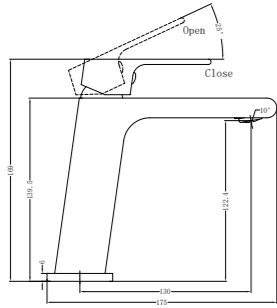

YSW3215-01 Chrome

Basin Mixer
Water Rating: 5 Star, 5L/Min
SKU:NR321501CH
Colours Available: