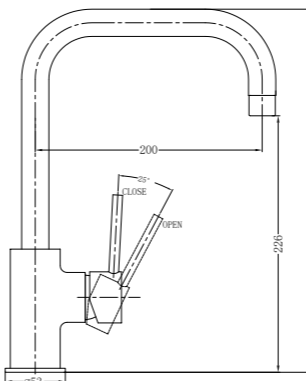

YSW2508-06 Chrome

Kitchen Mixer Square Shape
Water Rating: 5 Star, 6L/Min
SKU:NR250806CH
Colours Available: