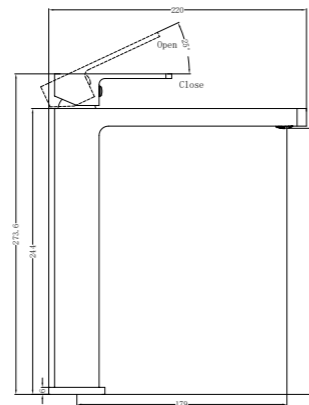

YSW3015-01A Matte Black

Tall Basin Mixer
Water Rating: 5 Star, 5L/Min
SKU:NR301501aMB
Colours Available: