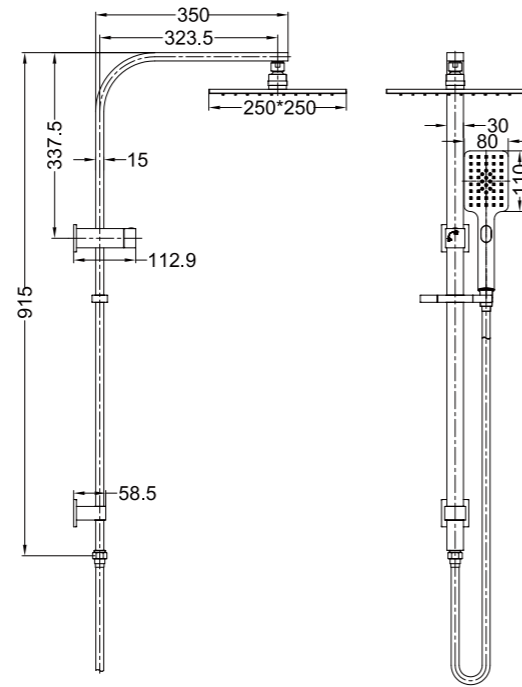

All of the products in our Shower collection are made of solid brass, and they also come with water saving features to minimise wastage and keep those water bills to a minimum.

**YSW3015-05C Chrome**

Celia/Bianca New Shower Set Square Head  
Water Rating: 4 Star, 7.5L/Min  
SKU:NR301505cCH  
Colours Available: