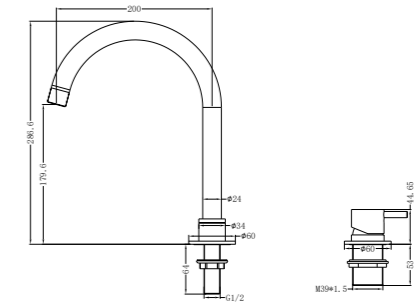

**YSW2219-01B Matte Black**

Hob Basin Mixer Round Spout  
Water Rating: 6 Star, 4.5L/Min  
SKU:NR221901bMB  
Colours Available:

**YSW2219-01C Matte Black**

Hob Basin Mixer Square Spout  
Water Rating: 6 Star, 4.5L/Min  
SKU:NR221901cMB  
Colours Available: