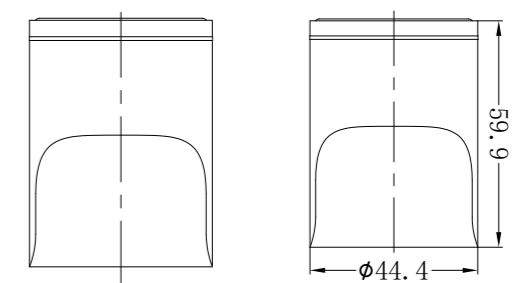

YSW2017-09 Gun Metal Grey

Wall Top Assemblies
SKU:NR201709GM
Colours Available: