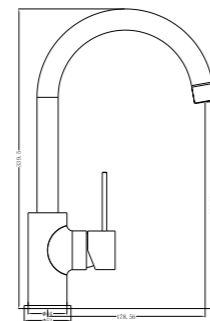

YSW2219-07 Matte Black

Kitchen Mixer
Water Rating: 6 Star, 4.5L/Min
SKU:NR221907MB
Colours Available: