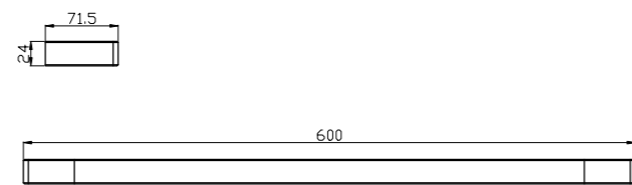

**8030 Gun Metal Grey**

Single Towel Rail 800mm  
SKU:NR8030GM  
Colours Available:

**8081 Gun Metal Grey**

Soap Dish Holder  
SKU:NR8081GM  
Colours Available:

**8024 Gun Metal Grey**

Single Towel Rail 600mm  
SKU:NR8024GM  
Colours Available: