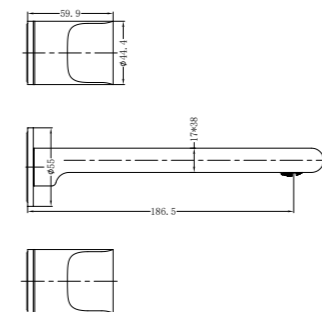

YSW2017-07A Brushed Rose Gold

Wall Basin Set
Water Rating: 6 Star, 4.5L/Min
SKU:NR201707aBRG
Colours Available: