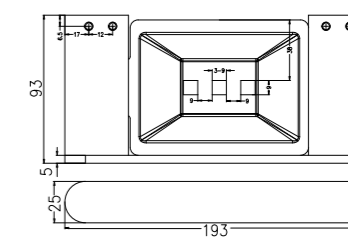

9081 Matte Black

Soap Dish Holder
SKU:NR9081MB
Colours Available: