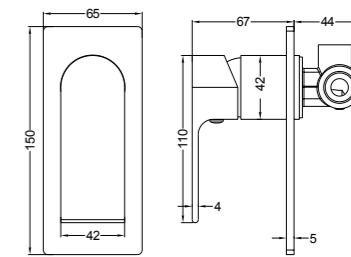

YSW3215-09 Gun Metal Grey

Shower Mixer
SKU:NR321509GM
Colours Available: