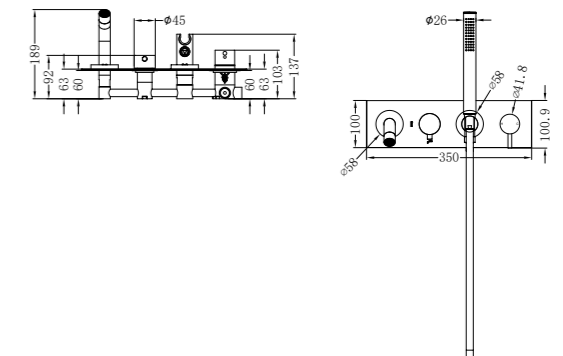

YSW2219-03D Chrome

Wall Mount Bath Mixer With Handshower
Water Rating: 3 Star, 9L/Min
SKU:NR221903dCH
Colours Available: