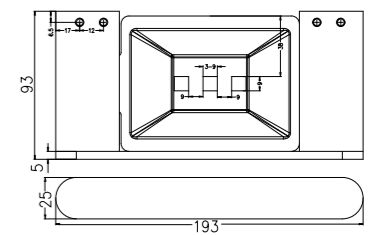

9081 Gun Metal Grey

Soap Dish Holder
SKU:NR9081GM
Colours Available: