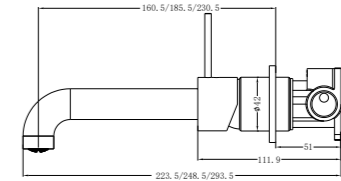

YSW2219-07D Gun Metal Grey

Wall Basin Mixer Handle Up
Separate Back Plate 160/185/230mm Spout
Water Rating: 5 Star, 6L/Min
160mm SKU:NR221907d160GM
185mm SKU:NR221907d185GM
230mm SKU:NR221907d230GM
Colours Available: