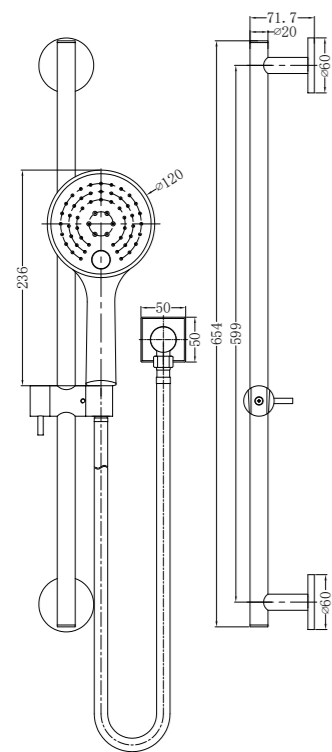

**YSW308 Matte Black**

Ecco Shower Rail  
 Water Rating: 4 Star, 7.5L/Min  
 SKU:NR308MB  
 Colours Available:

**YSW 310 Chrome**

Rain Shower Rail With Push Button Shower  
 Water Rating: 4 Star, 7.5L/Min  
 SKU:NR310CH  
 Colours Available: