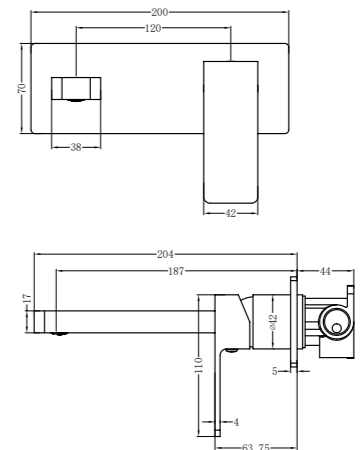

YSW3015-07A Matte Black

Wall Basin Mixer
Water Rating: 5 Star, 5L/Min
SKU:NR301507aMB
Colours Available: