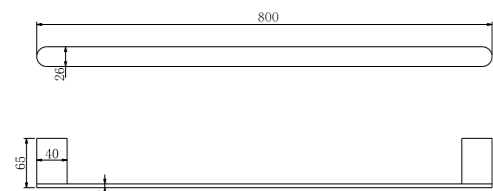

**9024 Chrome**

Single Towel Rail 600mm  
SKU:NR9024CH  
Colours Available:

**9030 Chrome**

Single Towel Rail 800mm  
SKU:NR9030CH  
Colours Available:

**9024D Chrome**

Double Towel Rail 600mm  
SKU:NR9024dCH  
Colours Available: