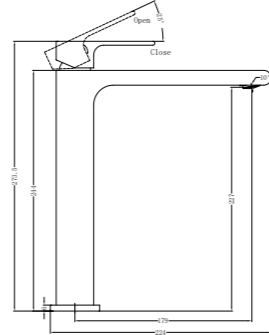

YSW3215-01A Chrome

Tall Basin Mixer
Water Rating: 5 Star, 5L/Min
SKU:NR321501aCH
Colours Available: