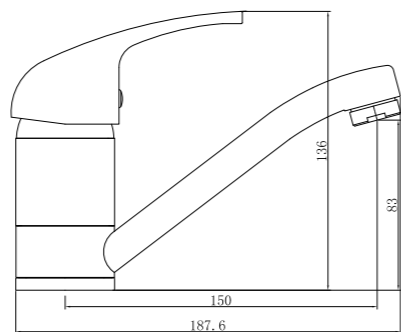

YSW1100-07 (150mm) Chrome

Swivel Basin Mixer
Water Rating: 4 Star, 7.5L/Min
SKU:NR110007150CH
Colours Available: