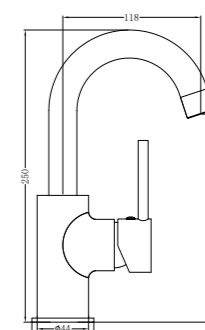

YSW2508-07-1 Chrome

Swivel Basin Mixer
Water Rating: 5 Star, 6L/Min
SKU:NR25080701CH
Colours Available: