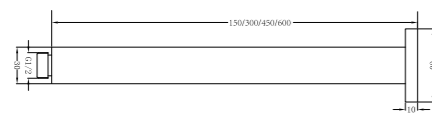

YSW503 Brushed Nickel

Round Ceiling Arm 300mm
SKU:NR503300BN
Colours Available: