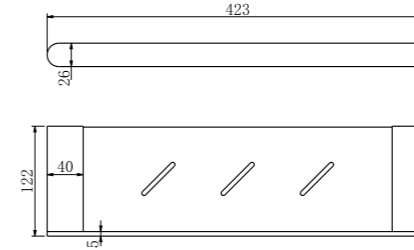

9087A Chrome

Shower Shelf
SKU:NR9087aCH
Colours Available: