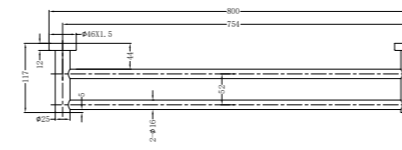

**1980 Brushed Gold**

Towel Ring  
SKU:NR1980BG  
Colours Available:

**1924D Brushed Gold**

Double Towel Rail 600mm  
SKU:NR1924dBG  
Colours Available:

**1930D Brushed Gold**

Double Towel Rail 800mm  
SKU:NR1930dBG  
Colours Available: