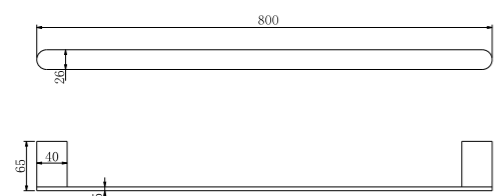

**9080 Matte Black**

Hand Towel Rail  
 SKU:NR9080MB  
 Colours Available:

**9024 Matte Black**

Single Towel Rail 600mm  
SKU:NR9024MB  
Colours Available:

**9030 Matte Black**

Single Towel Rail 800mm  
SKU:NR9030MB  
Colours Available: