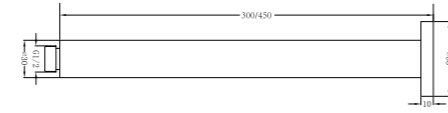

YSW503 Matte Black

Round Ceiling Arm 300/450mm
300mm SKU:NR503300MB
450mm SKU:NR503450MB
Colours Available: