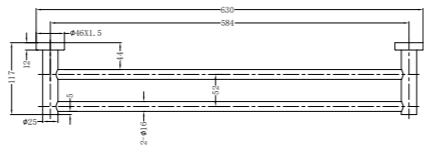

**1930D Brushed Nickel**

Double Towel Rail 800mm  
SKU:NR1930dBN  
Colours Available:

**1930 Brushed Nickel**

Single Towel Rail 800mm  
SKU:NR1930BN  
Colours Available:

**1987A Brushed Nickel**

Shower Shelf  
SKU:NR1987aBN  
Colours Available: