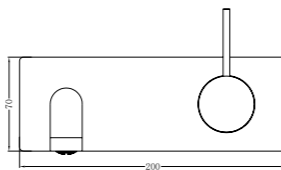

YSW2219-07B Brushed Gold

Wall Basin Mixer Handle Up 160/185/230mm
Water Rating: 5 Star, 6L/Min
160mm SKU:NR221907b160BG
185mm SKU:NR221907b185BG
230mm SKU:NR221907b230BG
Colours Available: