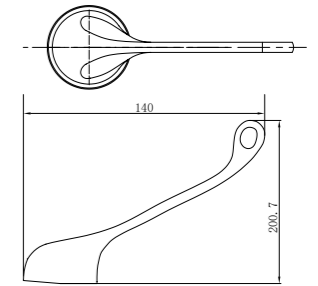

503022 Chrome

Disable Handle Only
SKU:NR503022CH
Colours Available: