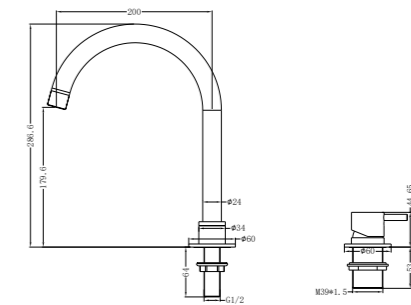

YSW2219-01B Gun Metal Grey

Hob Basin Mixer Round Spout
Water Rating: 6 Star, 4.5L/Min
SKU:NR221901bGM
Colours Available: