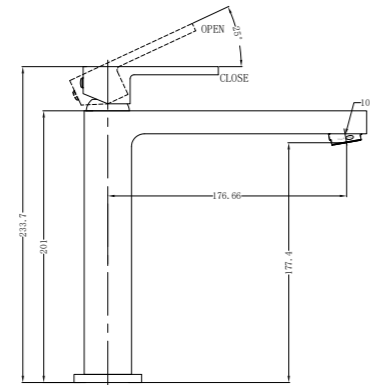

YSW3013-07 Chrome

Kitchen Mixer
Water Rating: 5 Star, 6L/Min
SKU:NR301307CH
Colours Available: