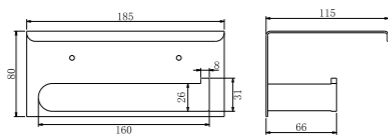

9086A Brushed Gold

Toilet Roll Holder
SKU:NR9086aBG
Colours Available: