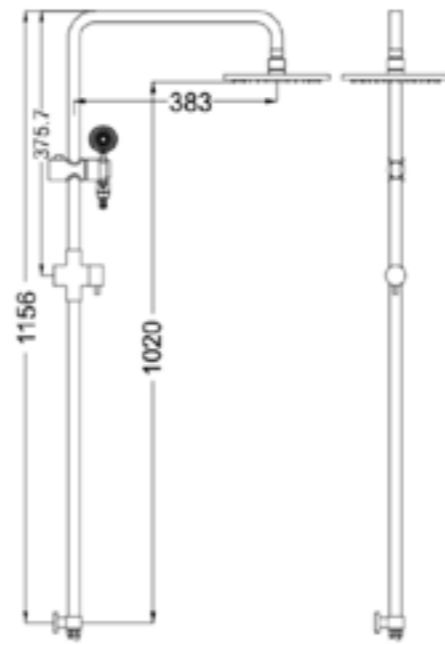

YSW2807-05C Chrome

Dolce Round Shower Set
Water Rating: 3 Star, 8.5L/Min
SKU:NR280705cCH
Colours Available: