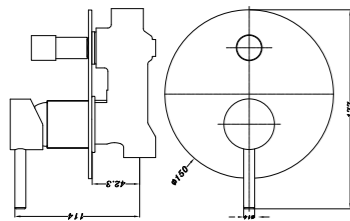

YSW2508-09A Chrome

Shower Mixer With Divertor
SKU:NR250809aCH
Colours Available: