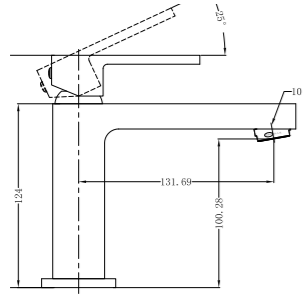

YSW3013-01 Matte Black

Basin Mixer
Water Rating: 5 Star, 6L/Min
SKU:NR301301MB
Colours Available: