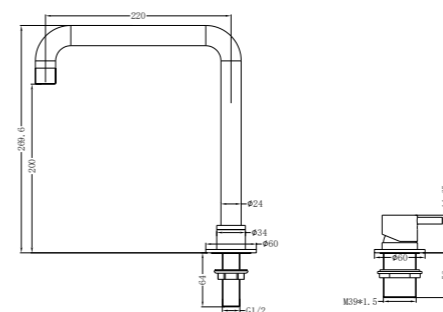

YSW2219-01C Brushed Nickel

Hob Basin Mixer Square Spout
Water Rating: 6 Star, 4.5L/Min
SKU:NR221901cBN
Colours Available: