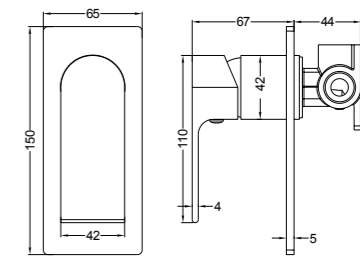

YSW3215-09 Brushed Rose Gold

Shower Mixer
SKU:NR321509BRG
Colours Available: