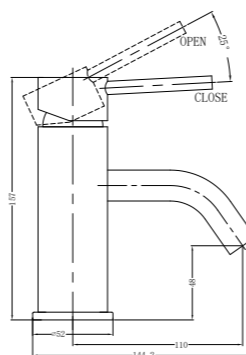

YSW2508-02A Chrome

Basin Mixer Stylish Spout
Water Rating: 5 Star, 6L/Min
SKU:NR250802aCH
Colours Available: