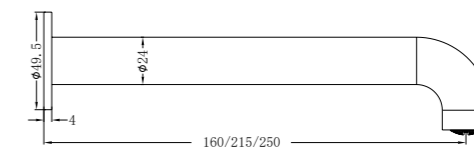

YSW2219-03 Brushed Gold

Basin/Bath Spout Only 160/215/250mm
Water Rating: 5 Star, 6L/Min
160mm SKU:NR221903160BG
215mm SKU:NR221903215BG
250mm SKU:NR221903250BG
Colours Available: