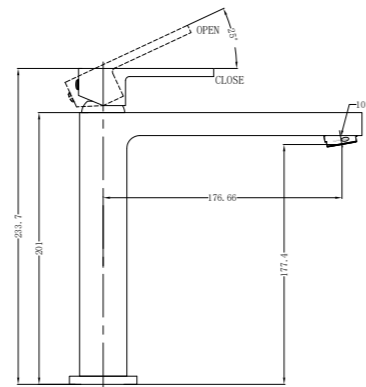

YSW3013-07 Chrome White

Kitchen Mixer
Water Rating: 5 Star, 6L/Min
SKU:NR301307CW
Colours Available: