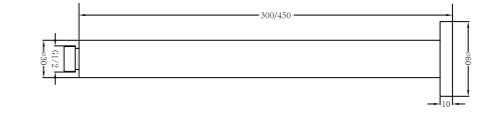

YSW503 Gun Metal Grey

Round Ceiling Arm 300mm
SKU:NR503300GM
Colours Available: