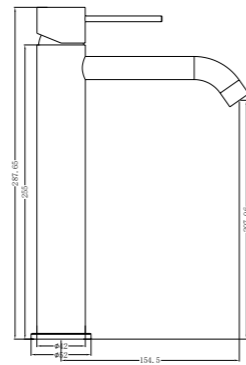

**YSW2219-07C Brushed Gold**

Wall Basin Mixer  
Separate Back Plate 160/185/230mm Spout  
Water Rating: 5 Star, 6L/Min  
160mm SKU:NR221907c160BG  
185mm SKU:NR221907c185BG  
230mm SKU:NR221907c230BG  
Colours Available: