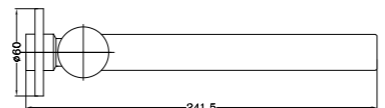

YSW202 Chrome

Wall Mounted Swivel Bath Spout
SKU:NR202CH
Colours Available: