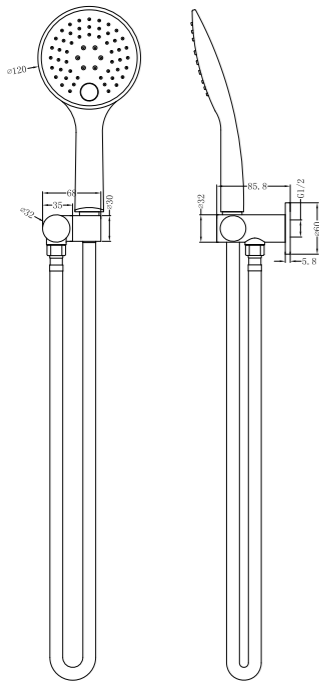

YSW305 Matte Black

Rain 3 Function Rail Shower Bracket
Water Rating: 3 Star, 6L/Min
SKU:NR305MB
Colours Available: