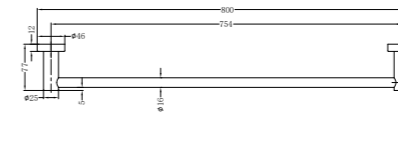

**1930D Brushed Nickel**

Double Towel Rail 800mm  
SKU:NR1930dBN  
Colours Available:

**1930 Brushed Nickel**

Single Towel Rail 800mm  
SKU:NR1930BN  
Colours Available:

**1987A Brushed Nickel**

Shower Shelf  
SKU:NR1987aBN  
Colours Available: