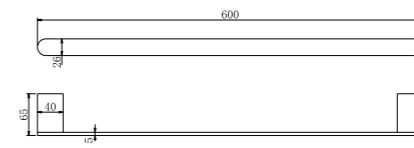

9024 Brushed Rose Gold

Single Towel Rail 600mm
SKU:NR9024BRG
Colours Available: