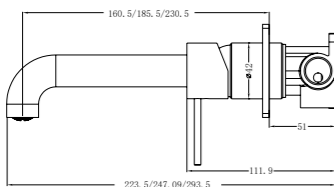

YSW2219-07A Chrome

Wall Basin Mixer 160/185/230mm
Water Rating: 5 Star, 6L/Min
160mm SKU:NR221907a160CH
185mm SKU:NR221907a185CH
230mm SKU:NR221907a230CH
Colours Available: