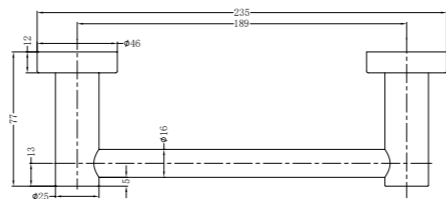

1980A Gun Metal Grey

Hand Towel Rail
SKU:NR1980aGM
Colours Available: