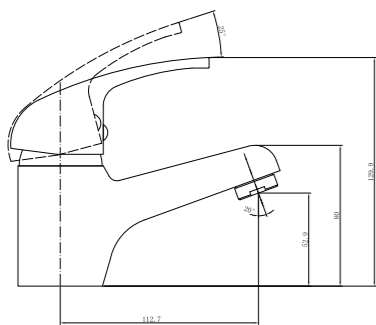

YSW1100-01 Chrome

Basin Mixer
Water Rating: 4 Star, 7.5L/Min
SKU:NR110001CH
Colours Available: