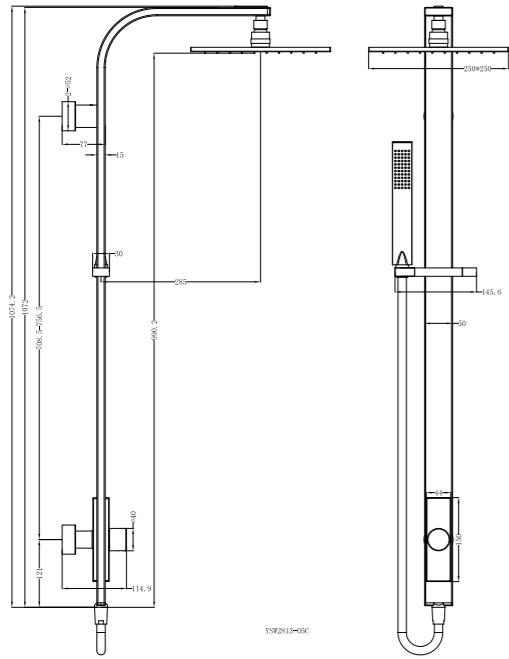

**YSW2508-05A Brushed Gold**

Dolce/Mecca Shower Set  
Water Rating: 3 Star, 9L/Min  
SKU:NR250805aBG  
Colours Available:

**YSW2813-05C Chrome**

Rain Square Shower Set Single Hose  
 Water Rating: 3 Star, 8.5L/Min  
 SKU:NR281305cCH  
 Colours Available: