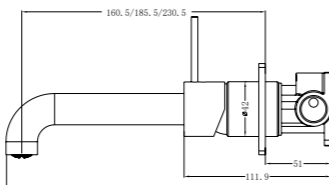

YSW2219-07B Brushed Gold

Wall Basin Mixer Handle Up 160/185/230mm
Water Rating: 5 Star, 6L/Min
160mm SKU:NR221907b160BG
185mm SKU:NR221907b185BG
230mm SKU:NR221907b230BG
Colours Available: