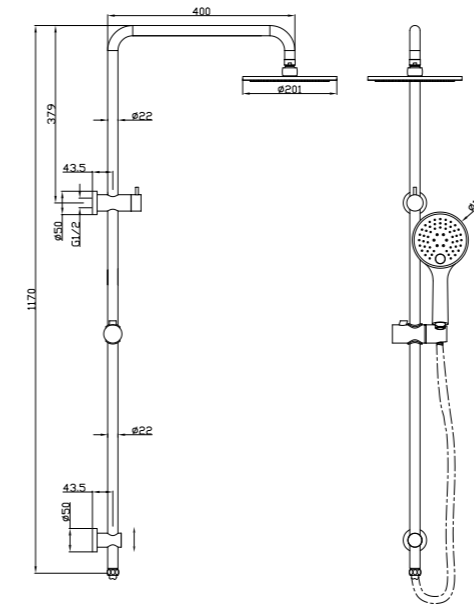

YSW2508-05A Gun Metal Grey

Dolce/Mecca Shower Set
Water Rating: 3 Star, 9L/Min
SKU:NR250805aGM
Colours Available: