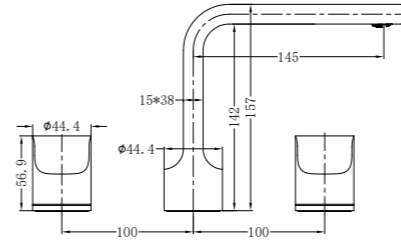

YSW2017-01 Brushed Rose Gold

Basin Set
Water Rating: 6 Star, 4.5L/Min
SKU:NR201701BRG
Colours Available: