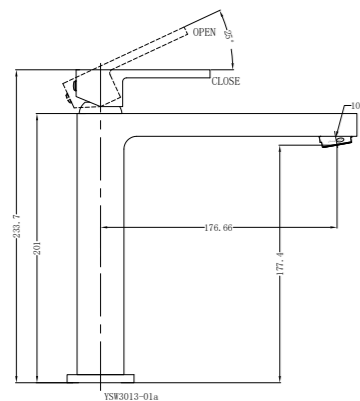

YSW3013-01A Matte Black

Tall Basin Mixer
Water Rating: 5 Star, 6L/Min
SKU:NR301301aMB
Colours Available: