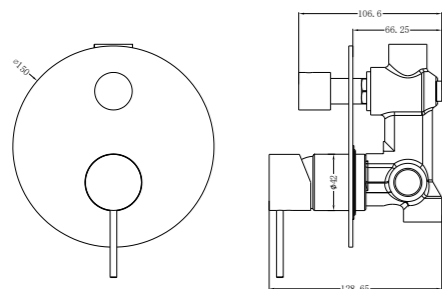

YSW2219-09A Brushed Nickel

Shower Mixer With Divertor
SKU:NR221909aBN
Colours Available: