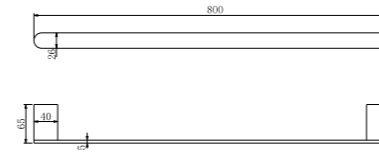

**9030 Brushed Nickel**

Single Towel Rail 800mm  
SKU:NR9030BN  
Colours Available:

**9030D Brushed Nickel**

Double Towel Rail 800mm  
SKU:NR9030dBN  
Colours Available:

**9087A Brushed Nickel**

Shower Shelf  
SKU:NR9087aBN  
Colours Available: