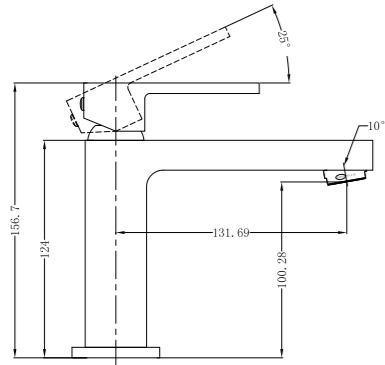

**YSW3013-09A Matte Black**

Shower Mixer With Divertor  
 SKU:NR301309aMB  
 Colours Available:

**YSW3013-03 Matte Black**

Bath Spout  
 SKU:NR301303MB  
 Colours Available:

**YSW3013-01 Chrome White**

Basin Mixer  
 Water Rating: 5 Star, 6L/Min  
 SKU:NR301301CW  
 Colours Available: