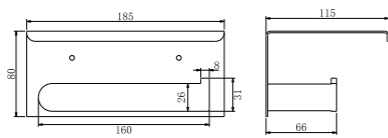

9086A Brushed Nickel

Toilet Roll Holder
SKU:NR9086aBN
Colours Available: