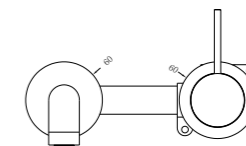

YSW2219-07D Chrome

Wall Basin Mixer Handle Up
Separate Back Plate 160/185/230mm Spout
Water Rating: 5 Star, 6L/Min
160mm SKU:NR221907d160CH
185mm SKU:NR221907d185CH
230mm SKU:NR221907d230CH
Colours Available: