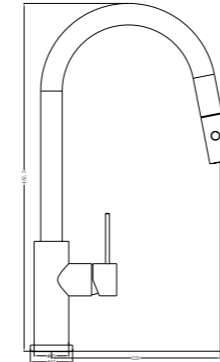

YSW2219-08 Gun Metal Grey

Pull Out Sink Mixer With Vegie Spray Function
Water Rating: 5 Star, 5L/Min
SKU:NR221908GM
Colours Available: