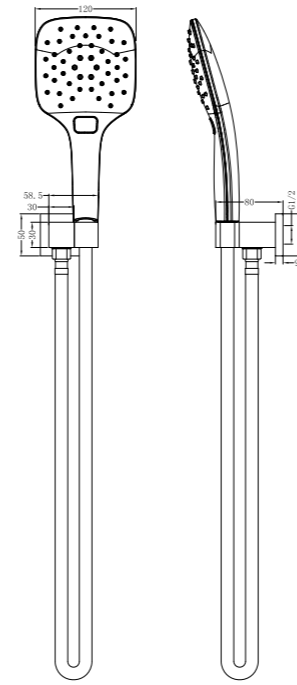

YSW306 Matte Black

Rain 3 Function Rail Shower Bracket
Water Rating: 3 Star, 8.5L/Min
SKU:NR306MB
Colours Available: