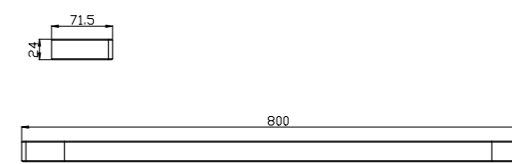

8030 Gun Metal Grey

Single Towel Rail 800mm
SKU:NR8030GM
Colours Available: