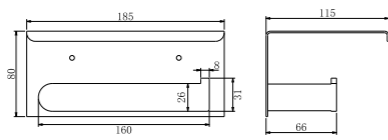

9086A Gun Metal Grey

Toilet Roll Holder
SKU:NR9086aGM
Colours Available: