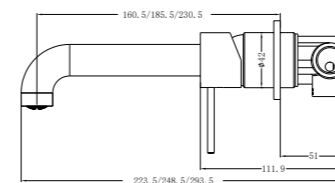

**YSW2219-07C Chrome**

Wall Basin Mixer  
Separate Back Plate 160/185/230mm Spout  
Water Rating: 5 Star, 6L/Min  
160mm SKU:NR221907c160CH  
185mm SKU:NR221907c185CH  
230mm SKU:NR221907c230CH  
Colours Available: