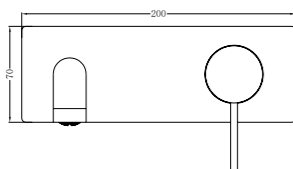

YSW2219-07A Chrome

Wall Basin Mixer 160/185/230mm
Water Rating: 5 Star, 6L/Min
160mm SKU:NR221907a160CH
185mm SKU:NR221907a185CH
230mm SKU:NR221907a230CH
Colours Available: