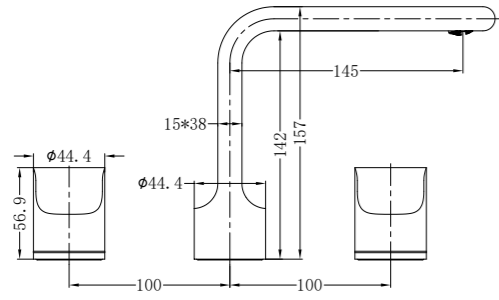

YSW2017-01 Gun Metal Grey

Basin Set
Water Rating: 6 Star, 4.5L/Min
SKU:NR201701GM
Colours Available: