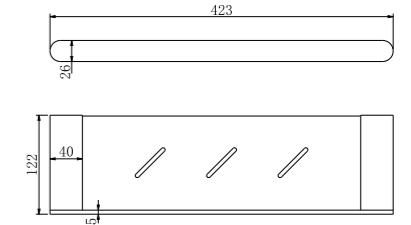

9087A Brushed Gold

Shower Shelf
SKU:NR9087aBG
Colours Available: