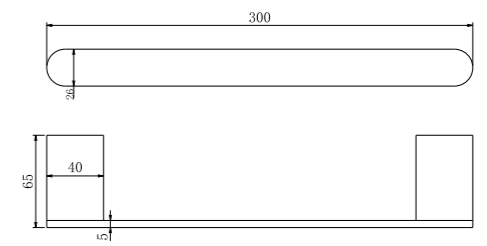

**9024 Chrome**

Single Towel Rail 600mm  
SKU:NR9024CH  
Colours Available:

**9030 Chrome**

Single Towel Rail 800mm  
SKU:NR9030CH  
Colours Available:

**9024D Chrome**

Double Towel Rail 600mm  
SKU:NR9024dCH  
Colours Available: