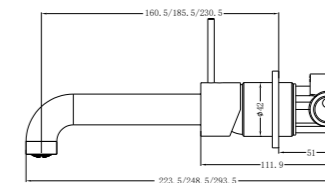

YSW2219-07D Chrome

Wall Basin Mixer Handle Up
Separate Back Plate 160/185/230mm Spout
Water Rating: 5 Star, 6L/Min
160mm SKU:NR221907d160CH
185mm SKU:NR221907d185CH
230mm SKU:NR221907d230CH
Colours Available: