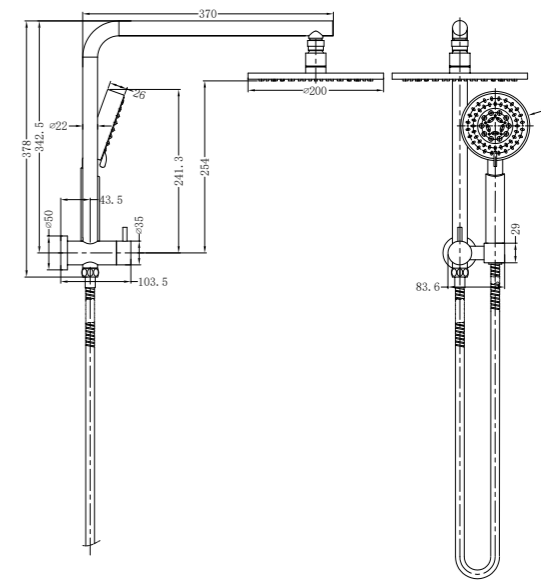

YSW2807-05F Matte Black

Dolce Shower Column Set Short
Water Rating: 3 Star, 8.5L/Min
SKU:NR280705fMB
Colours Available: