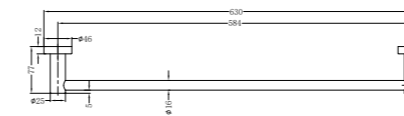

1924 Gun Metal Grey

Single Towel Rail 600mm
SKU:NR1924GM
Colours Available: