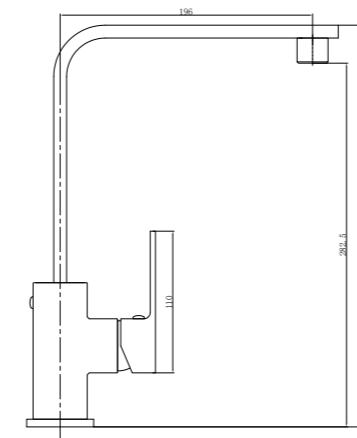

YSW3015-06 Chrome

Kitchen Mixer Builders Range
Water Rating: 4 Star, 7.5L/Min
SKU:NR301506CH
Colours Available: