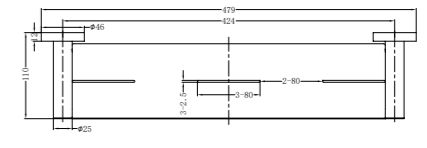

**1930D Brushed Nickel**

Double Towel Rail 800mm  
SKU:NR1930dBN  
Colours Available:

**1930 Brushed Nickel**

Single Towel Rail 800mm  
SKU:NR1930BN  
Colours Available:

**1987A Brushed Nickel**

Shower Shelf  
SKU:NR1987aBN  
Colours Available: