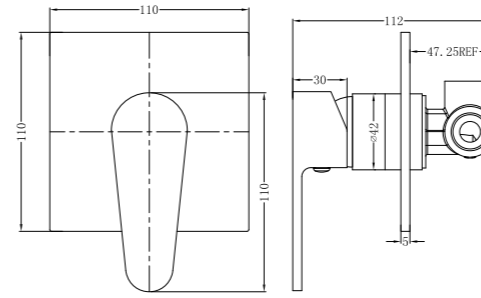

YSW2214-09 Chrome

Shower Mixer
SKU:NR221409CH
Colours Available: