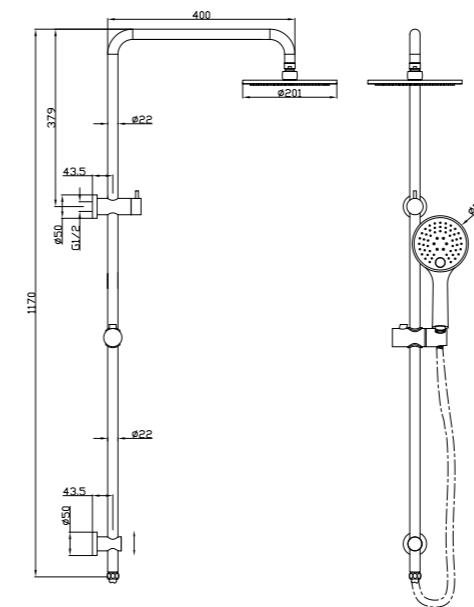

YSW2508-05A Brushed Gold

Dolce/Mecca Shower Set
Water Rating: 3 Star, 9L/Min
SKU:NR250805aBG
Colours Available: