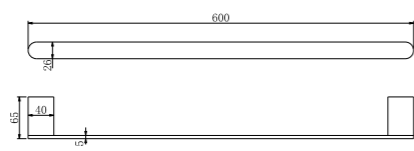

9024 Brushed Nickel

Single Towel Rail 600mm
SKU:NR9024BN
Colours Available: