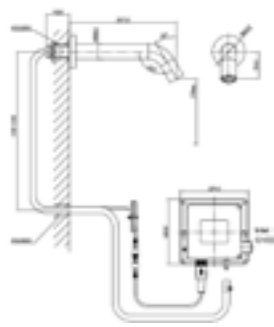

Commercial Range

YSW401 Chrome

Wallmount Sensor Taps
Water Rating: 6 Star, 4.5L/Min
SKU:NR401CH
Colours Available: