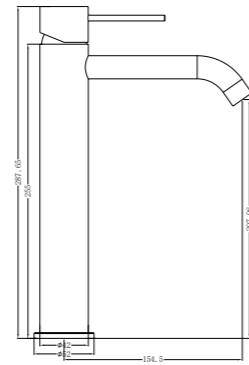

YSW2219-01A Brushed Nickel

Tall Basin Mixer
Water Rating: 5 Star, 5L/Min
SKU:NR221901aBN
Colours Available: