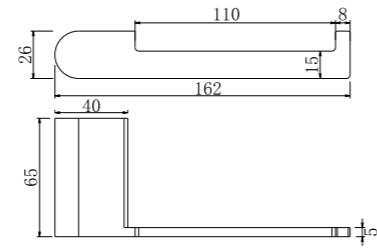

9086 Gun Metal Grey

Toilet Roll Holder
SKU:NR9086GM
Colours Available: