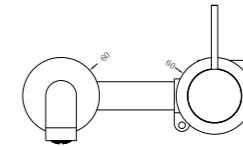

YSW2219-07D Matte Black

Wall Basin Mixer Handle Up
Separate Back Plate 160/185/230mm Spout
Water Rating: 5 Star, 6L/Min
160mm SKU:NR221907d160MB
185mm SKU:NR221907d185MB
230mm SKU:NR221907d230MB
Colours Available: