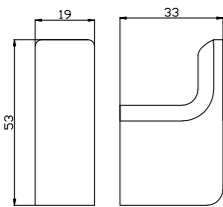

8082 Gun Metal Grey

Robe Hook
SKU:NR8082GM
Colours Available: