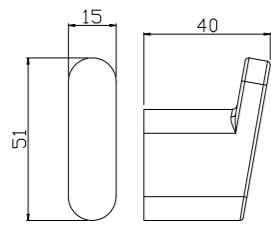

7082A Chrome

Robe Hook
SKU:NR7082aCH
Colours Available: