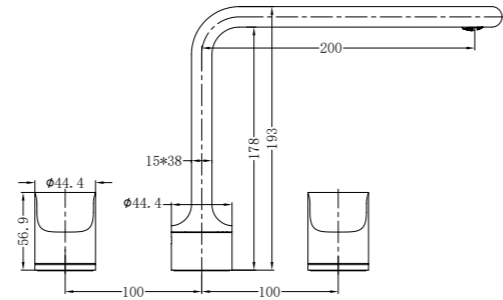

YSW2017-07 Gun Metal Grey

Kitchen Set
Water Rating: 6 Star, 4.5L/Min
SKU:NR201707GM
Colours Available: