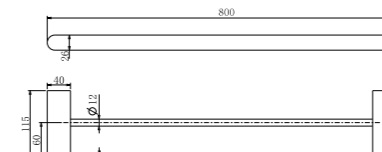

9030D Gun Metal Grey

Double Towel Rail 800mm
SKU:NR9030dGM
Colours Available: