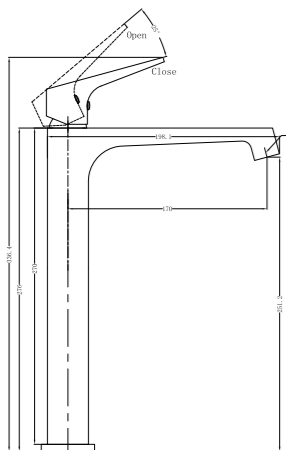

YSW2214-01A Matte Black

Tall Basin Mixer
Water Rating: 5 Star, 6L/Min
SKU:NR221401aMB
Colours Available: