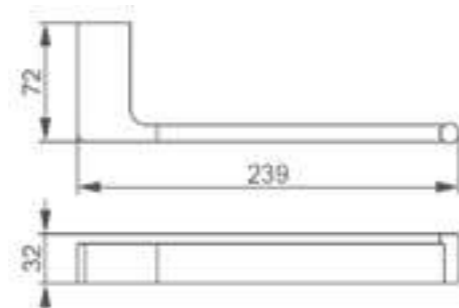

6080 Chrome

Hand Towel Rail
SKU:NR6080CH
Colours Available: