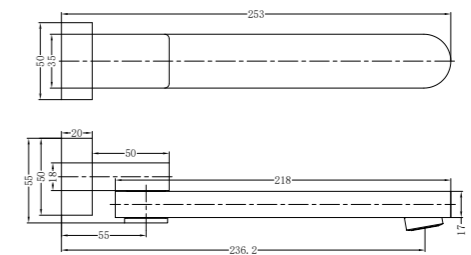

YSW207 Matte Black

Swivel Bath Spout
SKU:NR207MB
Colours Available: