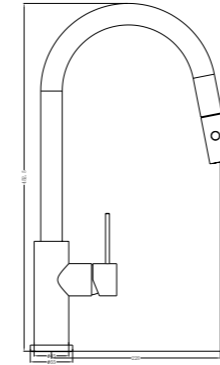

YSW2219-08 Matte Black

Pull Out Sink Mixer With Vegie Spray Function
Water Rating: 5 Star, 5L/Min
SKU:NR221908MB
Colours Available: