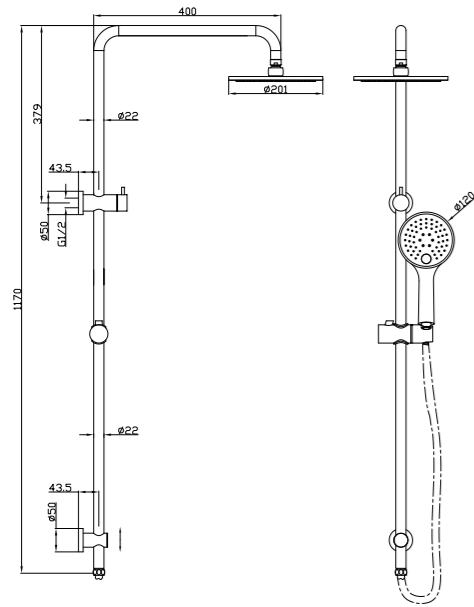

**YSW2807-05E Gun Metal Grey**

Dolce Shower Column Set  
Water Rating: 3 Star, 8.5L/Min  
SKU:NR280705eGM  
Colours Available:

**YSW2508-05A Chrome**

Dolce/Mecca Shower Set  
Water Rating: 3 Star, 9L/Min  
SKU:NR250805aCH  
Colours Available: