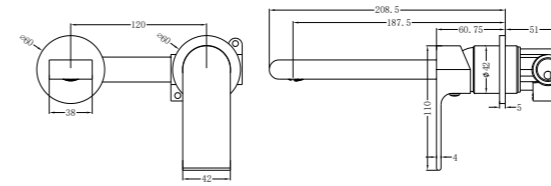

YSW3215-09E Brushed Nickel

Wall Basin Mixer Separate Back Plate
Water Rating: 5 Star, 5L/Min
SKU:NR321509eBN
Colours Available: