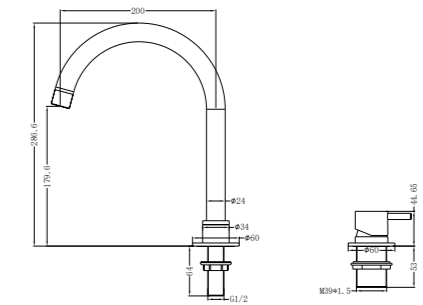

YSW2219-01B Brushed Nickel

Hob Basin Mixer Round Spout
Water Rating: 6 Star, 4.5L/Min
SKU:NR221901bBN
Colours Available: