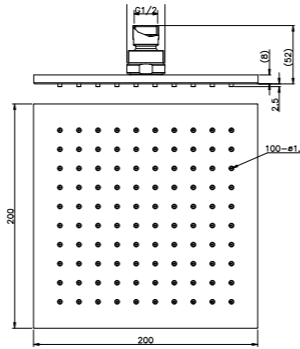

ROB1003 Chrome

250mm Square Shower Head
Water Rating: 3 Star, 9L/Min
SKU:NRROB1003CH
Colours Available: