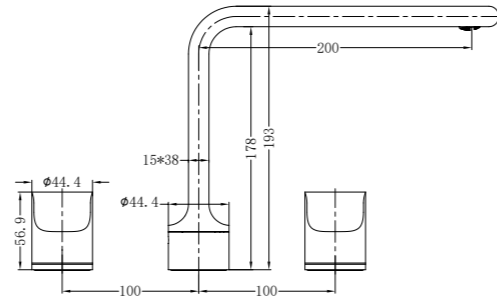

YSW2017-07 Chrome

Kitchen Set
Water Rating: 6 Star, 4.5L/Min
SKU:NR201707CH
Colours Available: