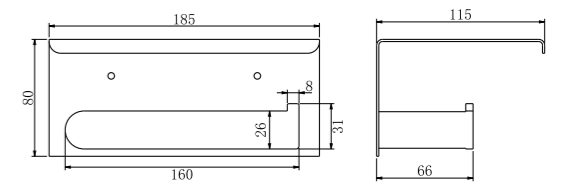

9086A Chrome

Toilet Roll Holder
SKU:NR9086aCH
Colours Available: