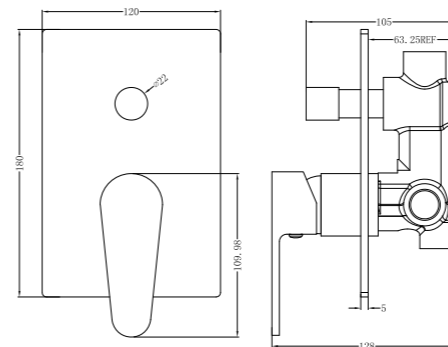

YSW2214-09A Chrome

Shower Mixer with Divertor
SKU:NR221409aCH
Colours Available: