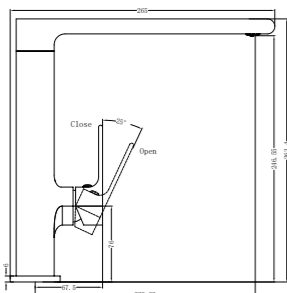

YSW3215-07 Chrome

Kitchen Mixer
Water Rating: 5 Star, 5L/Min
SKU:NR321507CH
Colours Available: