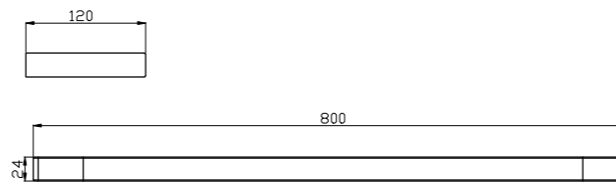

8030D Gun Metal Grey

Double Towel Rail 800mm
SKU:NR8030dGM
Colours Available: