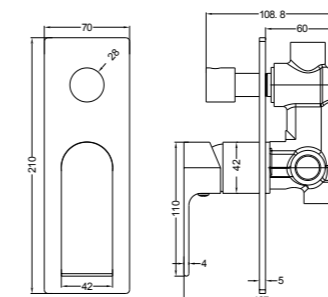

YSW3215-09A Brushed Nickel

Shower Mixer with Divertor
SKU:NR321509aBN
Colours Available: