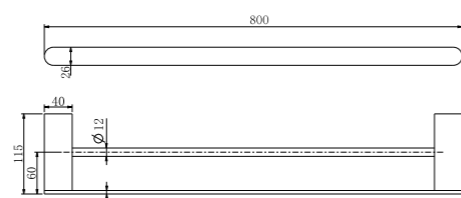

9030D Chrome

Double Towel Rail 800mm
SKU:NR9030dCH
Colours Available: