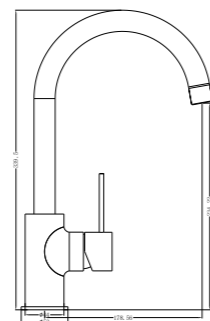

YSW2219-07 Brushed Nickel

Kitchen Mixer
Water Rating: 6 Star, 4.5L/Min
SKU:NR221907BN
Colours Available: