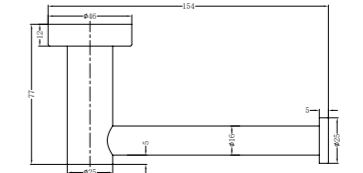

**1980 Brushed Gold**

Towel Ring  
SKU:NR1980BG  
Colours Available:

**1924D Brushed Gold**

Double Towel Rail 600mm  
SKU:NR1924dBG  
Colours Available:

**1930D Brushed Gold**

Double Towel Rail 800mm  
SKU:NR1930dBG  
Colours Available: