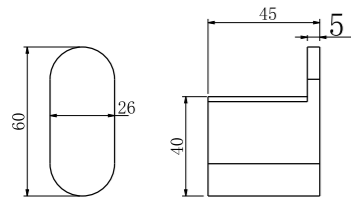

9082 Brushed Gold

Robe Hook
SKU:NR9082BG
Colours Available: