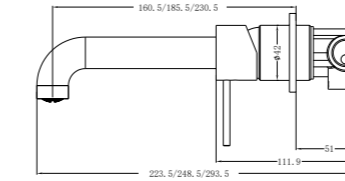

**YSW2219-07C Brushed Nickel**

Wall Basin Mixer  
 Separate Back Plate 160/185/230mm Spout  
 Water Rating: 5 Star, 6L/Min  
 160mm SKU:NR221907c160BN  
 185mm SKU:NR221907c185BN  
 230mm SKU:NR221907c230BN  
 Colours Available: