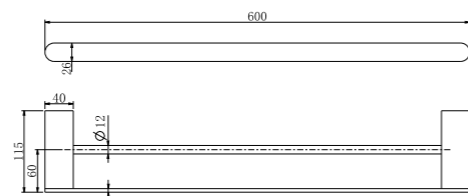

9024D Matte Black

Double Towel Rail 600mm
SKU:NR9024dMB
Colours Available: