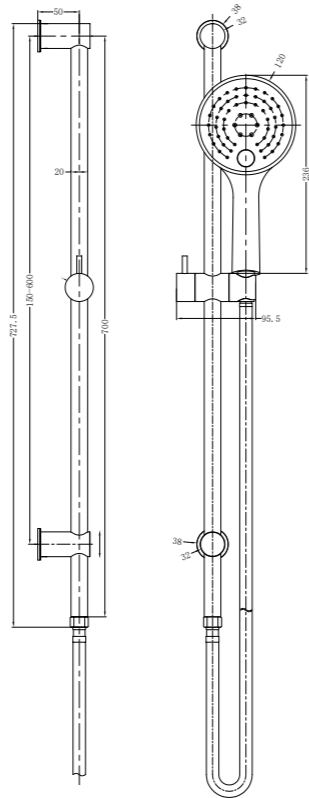

YSW314 Chrome

Dolce 3 Function Rail Shower
Water Rating: 4 Star, 7.5L/Min
SKU:NR314CH
Colours Available:

YSW314 Matte Black

Dolce 3 Function Rail Shower
Water Rating: 4 Star, 7.5L/Min
SKU:NR314MB
Colours Available:

YSW314 Brushed Nickel

Dolce 3 Function Rail Shower
Water Rating: 4 Star, 7.5L/Min
SKU:NR314BN
Colours Available:

YSW314 Gun Metal Grey

Dolce 3 Function Rail Shower
Water Rating: 4 Star, 7.5L/Min
SKU:NR314GM
Colours Available:

YSW314 Brushed Gold

Dolce 3 Function Rail Shower
Water Rating: 4 Star, 7.5L/Min
SKU:NR314BG
Colours Available: