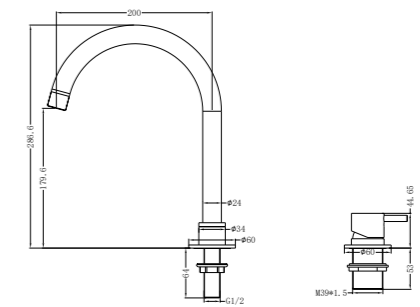

YSW2219-01B Chrome

Hob Basin Mixer Round Spout
Water Rating: 6 Star, 4.5L/Min
SKU:NR221901bCH
Colours Available: