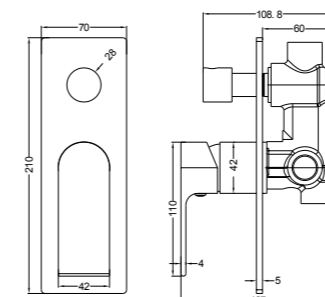

YSW3215-09A Brushed Gold

Shower Mixer with Divertor
SKU:NR321509aBG
Colours Available: