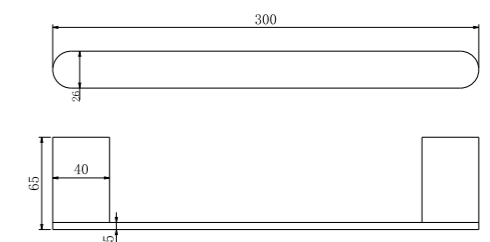

9080 Matte Black

Hand Towel Rail
SKU:NR9080MB
Colours Available: