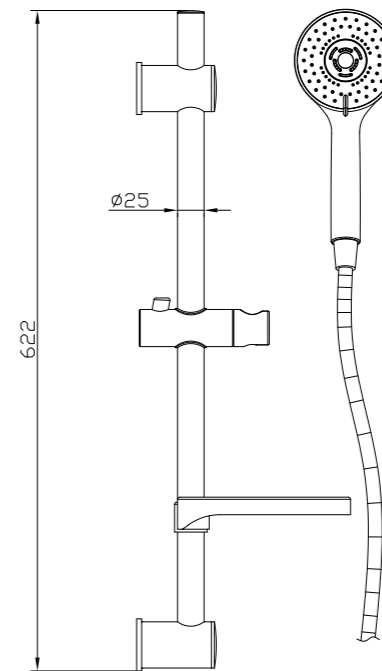

YSW315 Chrome

Budget Shower Rail
Water Rating: 7.5L/Min
SKU:NR315CH
Colours Available: