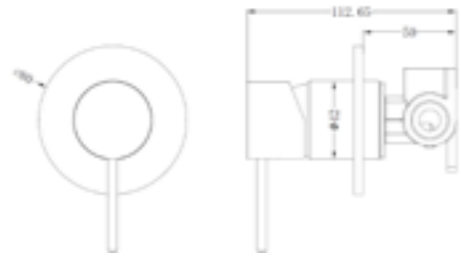

Basin/Bath Spout Only 160/215/250mm  
 Water Rating: 5 Star, 6L/Min  
 160mm SKU:NR221903160BN  
 215mm SKU:NR221903215BN  
 250mm SKU:NR221903250BN  
 Colours Available:

**YSW2219-09 Brushed Nickel**

Shower Mixer  
SKU:NR221909BN  
Colours Available: