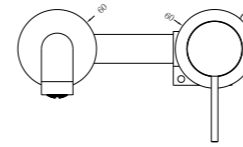

**YSW2219-01A Matte Black**

Tall Basin Mixer  
Water Rating: 5 Star, 5L/Min  
SKU:NR221901aMB  
Colours Available:

**YSW2219-07C Matte Black**

Wall Basin Mixer  
Separate Back Plate 160/185/230mm Spout  
Water Rating: 5 Star, 6L/Min  
160mm SKU:NR221907c160MB  
185mm SKU:NR221907c185MB  
230mm SKU:NR221907c230MB  
Colours Available: