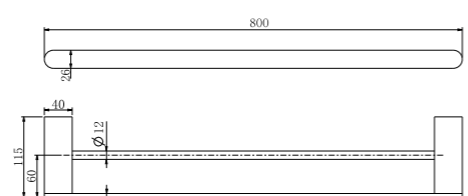

9030D Matte Black

Double Towel Rail 800mm
SKU:NR9030dMB
Colours Available: