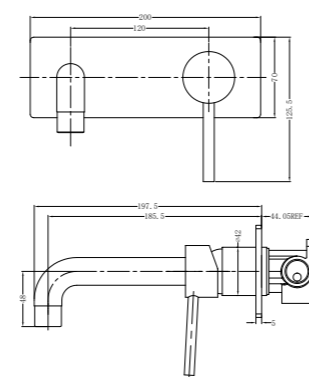

**YSW2508-06 Brushed Nickel**

Kitchen Mixer Square Shape  
 Water Rating: 5 Star, 6L/Min  
 SKU:NR250806BN  
 Colours Available:

**YSW2508-07B Brushed Nickel**

Wall Basin Mixer (Stylish Spout)  
 Water Rating: 5 Star, 6L/Min  
 SKU:NR250807bBN  
 Colours Available: