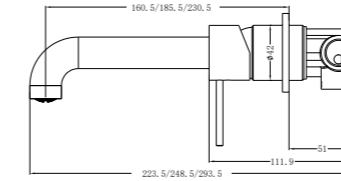

**YSW2219-01A Matte Black**

Tall Basin Mixer  
Water Rating: 5 Star, 5L/Min  
SKU:NR221901aMB  
Colours Available:

**YSW2219-07C Matte Black**

Wall Basin Mixer  
Separate Back Plate 160/185/230mm Spout  
Water Rating: 5 Star, 6L/Min  
160mm SKU:NR221907c160MB  
185mm SKU:NR221907c185MB  
230mm SKU:NR221907c230MB  
Colours Available: