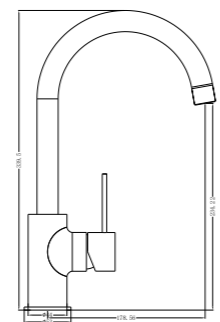

YSW2219-07 Gun Metal Grey

Kitchen Mixer
Water Rating: 6 Star, 4.5L/Min
SKU:NR221907GM
Colours Available: