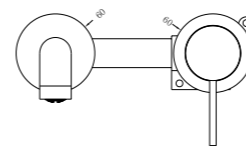

**YSW2219-07C Chrome**

Wall Basin Mixer  
Separate Back Plate 160/185/230mm Spout  
Water Rating: 5 Star, 6L/Min  
160mm SKU:NR221907c160CH  
185mm SKU:NR221907c185CH  
230mm SKU:NR221907c230CH  
Colours Available: