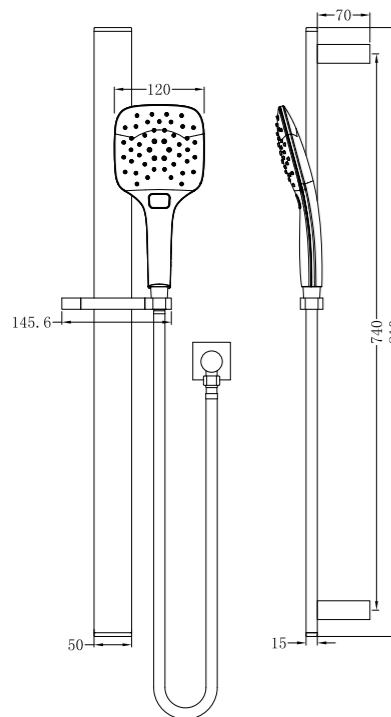

YSW304 Matte Black

Rain 3 Function Rail Shower
Water Rating: 3 Star, 8.5L/Min
SKU:NR304MB
Colours Available: