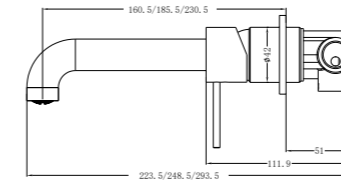

**YSW2219-07C Brushed Gold**

Wall Basin Mixer  
Separate Back Plate 160/185/230mm Spout  
Water Rating: 5 Star, 6L/Min  
160mm SKU:NR221907c160BG  
185mm SKU:NR221907c185BG  
230mm SKU:NR221907c230BG  
Colours Available: