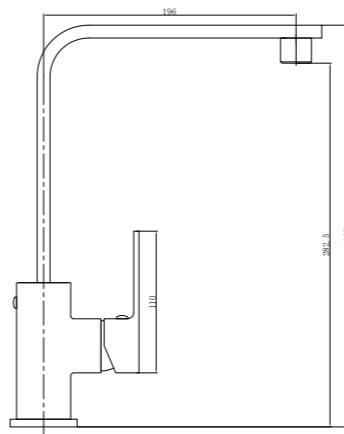

YSW3015-06 Matte Black

Kitchen Mixer Builders Range
Water Rating: 4 Star, 7.5L/Min
SKU:NR301506MB
Colours Available: