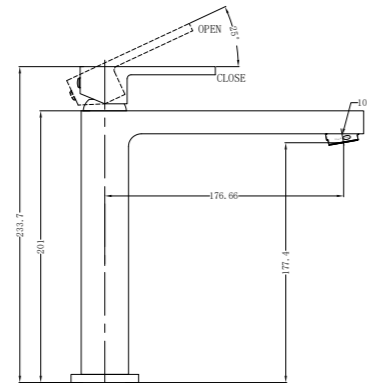

YSW3013-07 Matte Black

Kitchen Mixer
Water Rating: 5 Star, 6L/Min
SKU:NR301307MB
Colours Available: