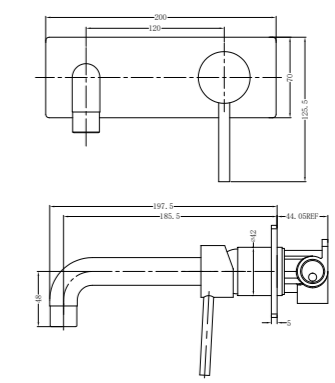

YSW2508-07B Matte Black

Wall Basin Mixer (Stylish Spout)
Water Rating: 5 Star, 6L/Min
SKU:NR250807bMB
Colours Available: