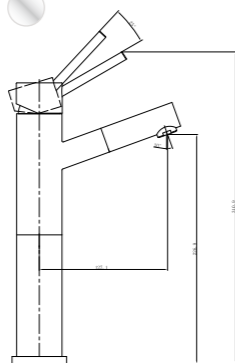

YSW2508-01A Chrome

Tall Basin Mixer Angle Spout
Water Rating: 4 Star, 7.5L/Min
SKU:NR250801aCH
Colours Available: