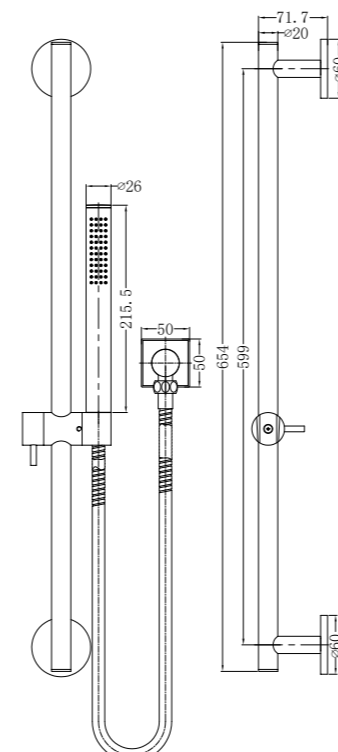

YSW311 Brushed Rose Gold

Dolce Shower Rail With Slim Hand Shower
Water Rating: 3 Star, 9L/Min
SKU:NR311BRG
Colours Available: