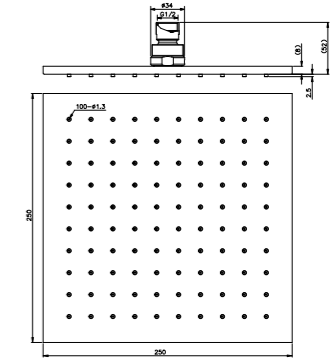

ROB1003 Gun Metal Grey

250mm Square Shower Head
Water Rating: 3 Star, 9L/Min
SKU:NRROB1003GM
Colours Available: