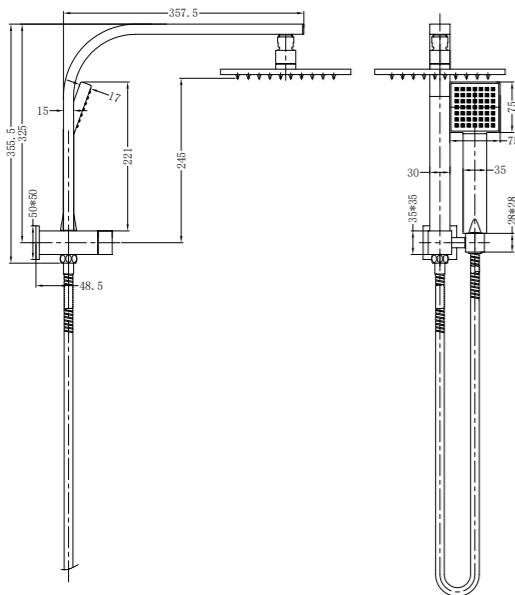

YSW2007-05C Chrome

Vibe Shower Column Set Short
Water Rating: 3 Star, 9L/Min
SKU:NR200705cCH
Colours Available: