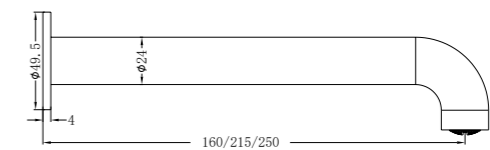

YSW2219-03 Gun Metal Grey

Basin/Bath Spout Only 160/215/250mm
Water Rating: 5 Star, 6L/Min
160mm SKU:NR221903160GM
215mm SKU:NR221903215GM
250mm SKU:NR221903250GM
Colours Available: