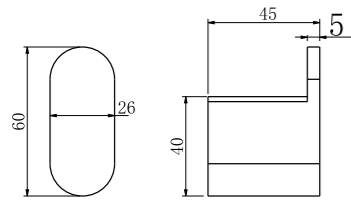

**9024 Brushed Rose Gold**

Single Towel Rail 600mm  
SKU:NR9024BRG  
Colours Available:

**9030 Brushed Rose Gold**

Single Towel Rail 800mm  
SKU:NR9030BRG  
Colours Available:

**9082 Gun Metal Grey**

Robe Hook  
SKU:NR9082GM  
Colours Available: