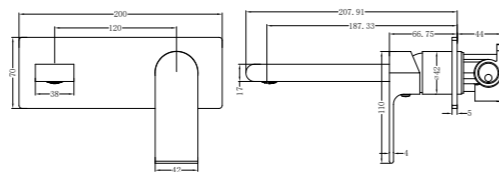

YSW3215-07A Chrome

Wall Basin Mixer
Water Rating: 5 Star, 5L/Min
SKU:NR321507aCH
Colours Available: