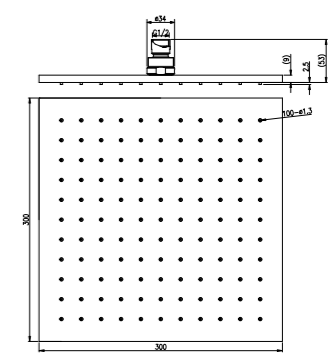

**ROB1202 Matte Black**

300mm Square Shower Head  
Water Rating: 3 Star, 9L/Min  
SKU:NRROB1202MB  
Colours Available:

**ROBo803 Matte Black**

200mm Square Shower Head  
Water Rating: 3 Star, 9L/Min  
SKU:NRROB0803MB  
Colours Available: