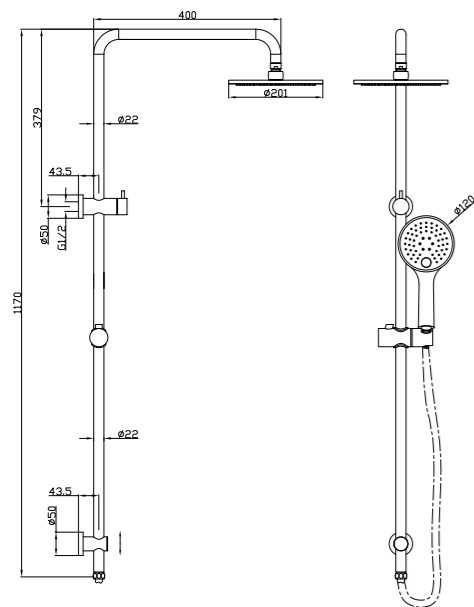

YSW2508-05A Matte Black

Dolce/Mecca Shower Set
Water Rating: 3 Star, 9L/Min
SKU:NR250805aMB
Colours Available: