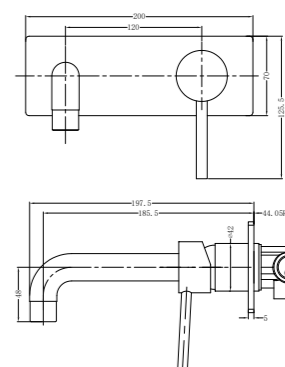

YSW2508-07B Chrome

Wall Basin Mixer (Stylish Spout)
Water Rating: 5 Star, 6L/Min
SKU:NR250807bCH
Colours Available: