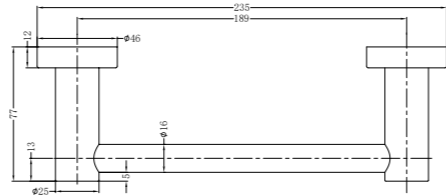

1980A Brushed Gold

Hand Towel Rail
SKU:NR1980aBG
Colours Available: