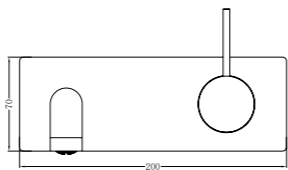

YSW2219-07B Gun Metal Grey

Wall Basin Mixer Handle Up 160/185/230mm
Water Rating: 5 Star, 6L/Min
160mm SKU:NR221907b160GM
185mm SKU:NR221907b185GM
230mm SKU:NR221907b230GM
Colours Available: