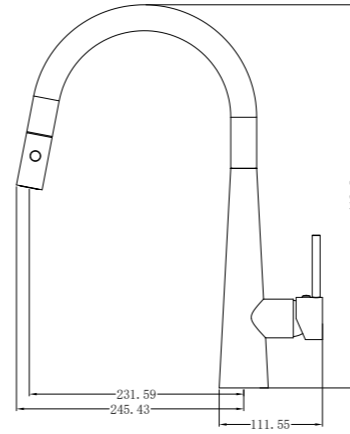

YSW5810-09C Gun Metal Grey

Dolce Pull Out Sink Mixer With Vegie Spray
Water Rating: 5 Star, 6L/Min
SKU:NR581009cGM
Colours Available: