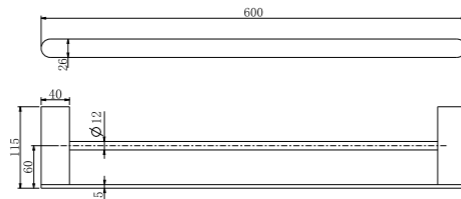

**9024 Chrome**

Single Towel Rail 600mm  
SKU:NR9024CH  
Colours Available:

**9030 Chrome**

Single Towel Rail 800mm  
SKU:NR9030CH  
Colours Available:

**9024D Chrome**

Double Towel Rail 600mm  
SKU:NR9024dCH  
Colours Available: