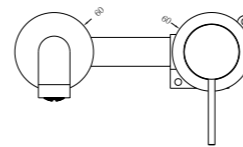

**YSW2219-07C Brushed Gold**

Wall Basin Mixer  
Separate Back Plate 160/185/230mm Spout  
Water Rating: 5 Star, 6L/Min  
160mm SKU:NR221907c160BG  
185mm SKU:NR221907c185BG  
230mm SKU:NR221907c230BG  
Colours Available: