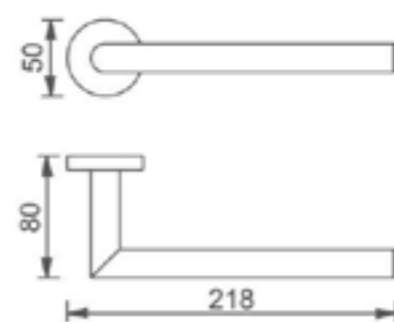

3680 Brushed Nickel

Hand Towel Rail
SKU:NR3680BN
Colours Available: