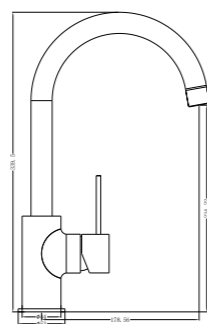

YSW2219-07 Chrome

Kitchen Mixer
Water Rating: 6 Star, 4.5L/Min
SKU:NR221907CH
Colours Available: