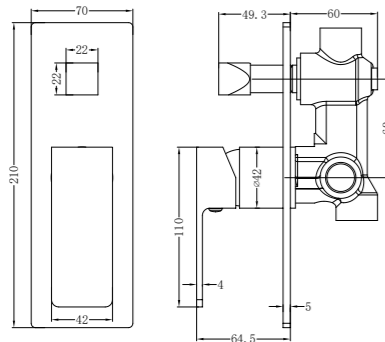

YSW3015-09A Chrome

Shower Mixer with Divertor
SKU:NR301509aCH
Colours Available: