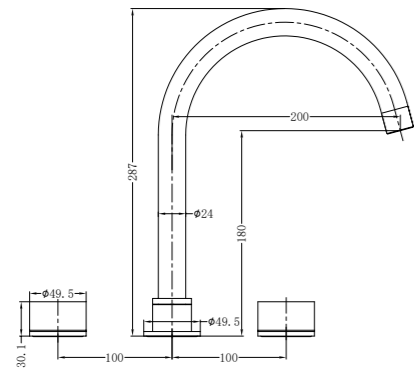

YSW2117-07 Brushed Nickel

Kitchen Set
Water Rating: 5 Star, 6L/Min
SKU:NR211707BN
Colours Available: