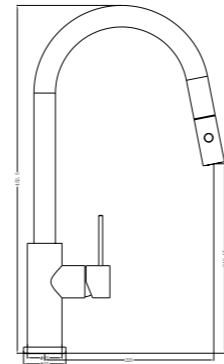

YSW2219-08 Chrome

Pull Out Sink Mixer With Vegie Spray Function
Water Rating: 5 Star, 5L/Min
SKU:NR221908CH
Colours Available: