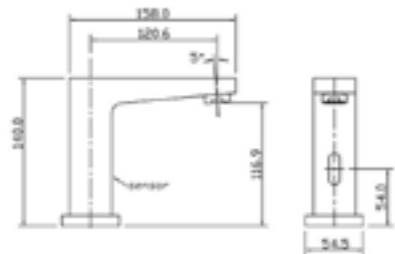

YSW403 Chrome

Electronic Basin Tap
Water Rating: 6 Star, 6L/Min
SKU:NR403CH
Colours Available: