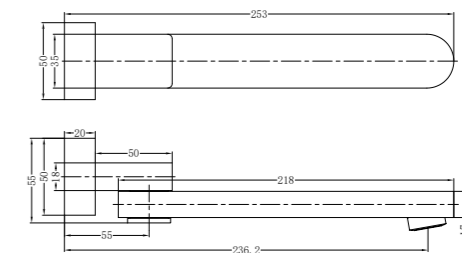

YSW207 Brushed Gold

Swivel Bath Spout
SKU:NR207BG
Colours Available: