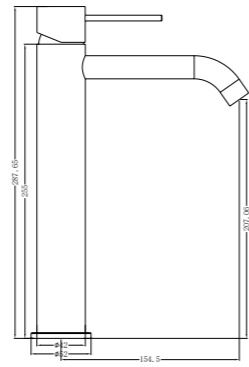

**YSW2219-01A Matte Black**

Tall Basin Mixer  
Water Rating: 5 Star, 5L/Min  
SKU:NR221901aMB  
Colours Available:

**YSW2219-07C Matte Black**

Wall Basin Mixer  
Separate Back Plate 160/185/230mm Spout  
Water Rating: 5 Star, 6L/Min  
160mm SKU:NR221907c160MB  
185mm SKU:NR221907c185MB  
230mm SKU:NR221907c230MB  
Colours Available: