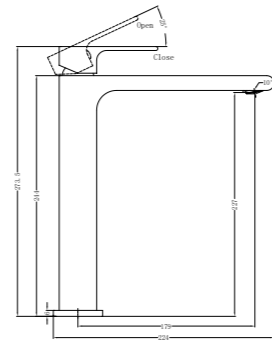

Swivel Bath Spout  
SKU:NR207MB  
Colours Available:

**YSW3215-01 Brushed Nickel**

Basin Mixer  
Water Rating: 5 Star, 5L/Min  
SKU:NR321501BN  
Colours Available:

**YSW3215-01A Brushed Nickel**

Tall Basin Mixer  
Water Rating: 5 Star, 5L/Min  
SKU:NR321501aBN  
Colours Available: