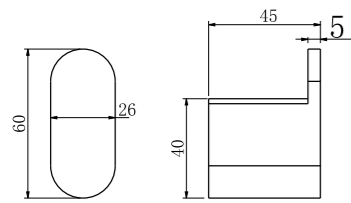

9082 Brushed Rose Gold

Robe Hook
SKU:NR9082BRG
Colours Available: