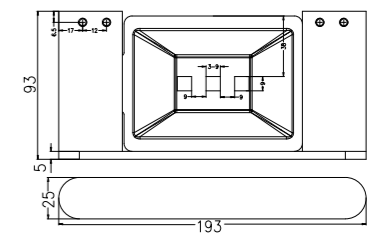

9081 Brushed Gold

Soap Dish Holder
SKU:NR9081BG
Colours Available: