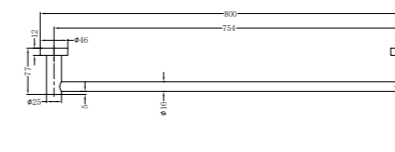

1930 Matte Black

Single Towel Rail 800mm
SKU:NR1930MB
Colours Available: