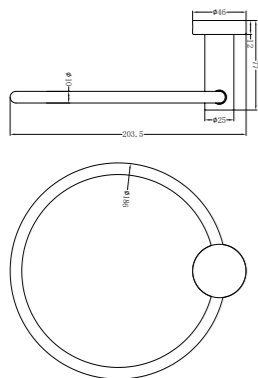

1980 Brushed Nickel

Towel Ring
SKU:NR1980BN
Colours Available: