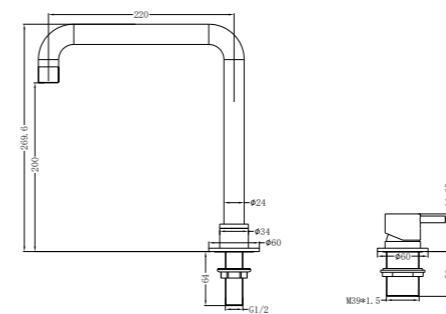

**YSW2219-01B Matte Black**

Hob Basin Mixer Round Spout  
Water Rating: 6 Star, 4.5L/Min  
SKU:NR221901bMB  
Colours Available:

**YSW2219-01C Matte Black**

Hob Basin Mixer Square Spout  
Water Rating: 6 Star, 4.5L/Min  
SKU:NR221901cMB  
Colours Available: