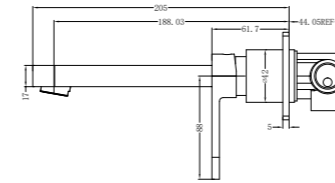

YSW3013-07A Chrome White

Wall Basin Mixer
Water Rating: 5 Star, 6L/Min
SKU:NR301307aCW
Colours Available: