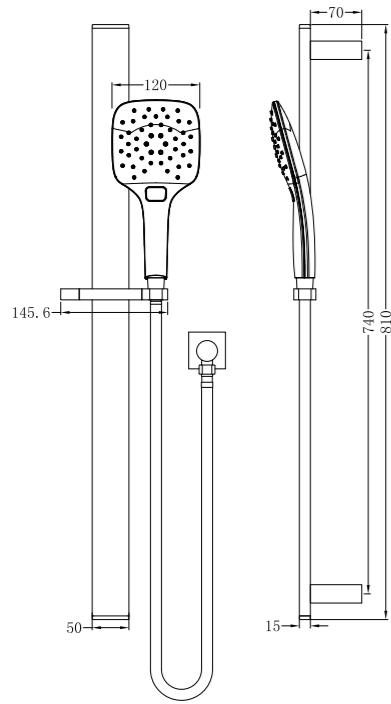

YSW304 Chrome

Rain 3 Function Rail Shower
Water Rating: 3 Star, 8.5L/Min
SKU:NR304CH
Colours Available: