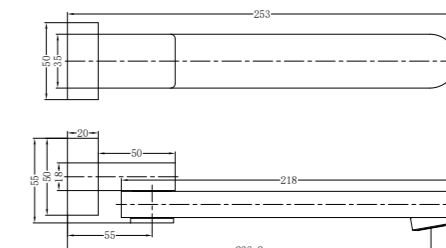

YSW207 Brushed Nickel

Swivel Bath Spout
SKU:NR207BN
Colours Available: