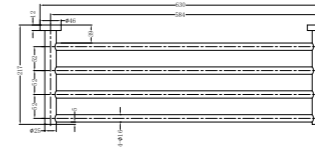

1989 Brushed Gold

Towel Rack
SKU:NR1989BG
Colours Available: