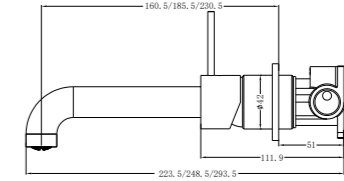

YSW2219-07D Brushed Nickel

Wall Basin Mixer Handle Up
Separate Back Plate 160/185/230mm Spout
Water Rating: 5 Star, 6L/Min
160mm SKU:NR221907d160BN
185mm SKU:NR221907d185BN
230mm SKU:NR221907d230BN
Colours Available: