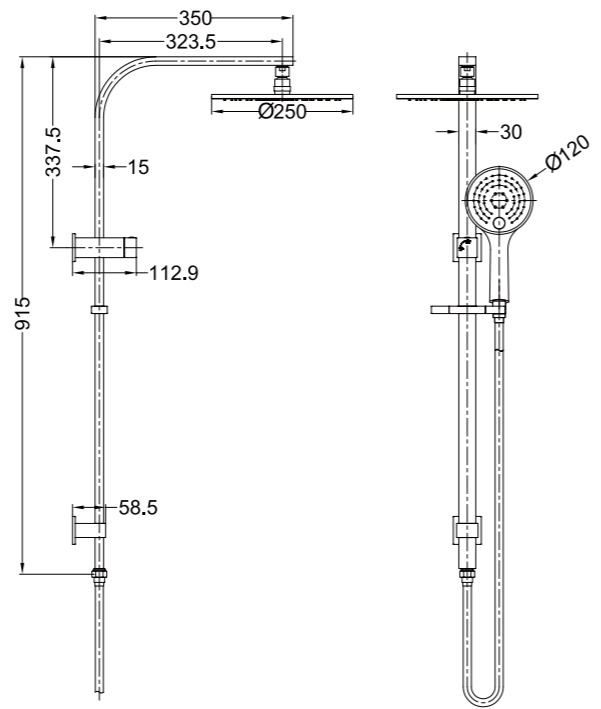

YSW2508-05C Matte Black

Mecca/Bianca Shower Set Round Head
Water Rating: 3 Star, 9L/Min
SKU:NR250805cMB
Colours Available: