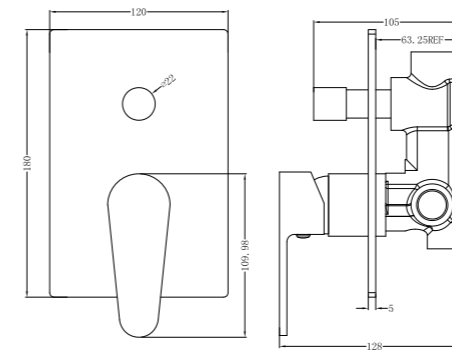

YSW2214-09A Matte Black

Shower Mixer with Divertor
SKU:NR221409aMB
Colours Available: