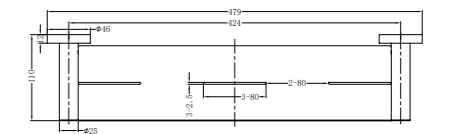

1987A Brushed Gold

Shower Shelf
SKU:NR1987aBG
Colours Available: