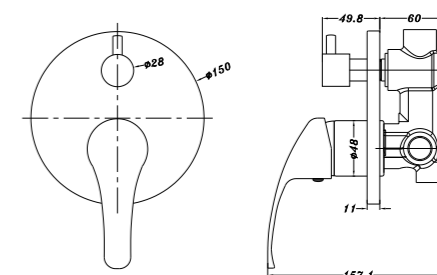

YSW1100-09A Chrome

Shower Mixer with Divertor
SKU:NR110009aCH
Colours Available: