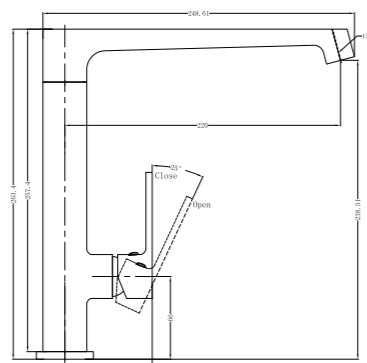

YSW2214-07 White

Kitchen Mixer
Water Rating: 5 Star, 6L/Min
SKU:NR221407WH
Colours Available: