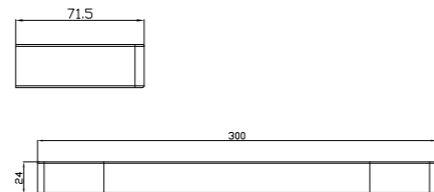

8080 Chrome

Hand Towel Rail
SKU:NR8080CH
Colours Available: