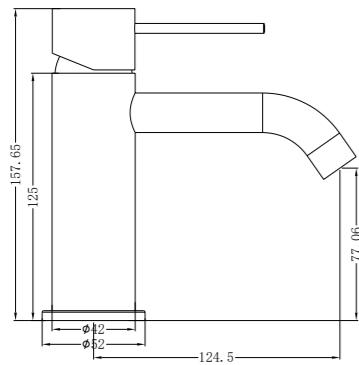

YSW2219-01 Gun Metal Grey

Basin Mixer
Water Rating: 5 Star, 5L/Min
SKU:NR221901GM
Colours Available: