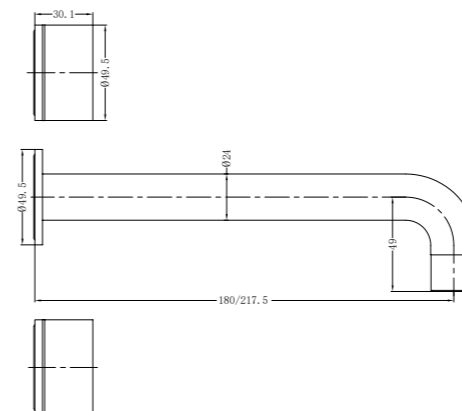

YSW2117-07A Chrome

Wall Basin Set 180/217mm
Water Rating: 5 Star, 6L/Min
180mm SKU:NR211707a180CH
217mm SKU:NR211707a217CH
Colours Available: