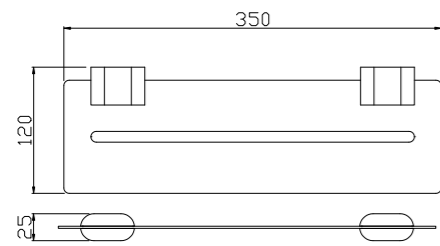

7087B Chrome

Metal Shelf
SKU:NR7087bCH
Colours Available: