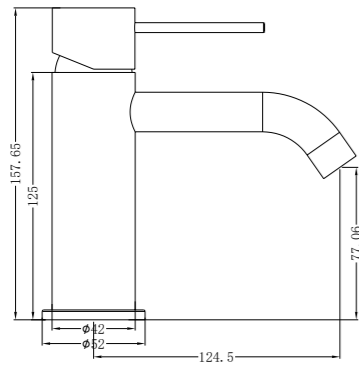

**YSW2219-01A Matte Black**

Tall Basin Mixer  
Water Rating: 5 Star, 5L/Min  
SKU:NR221901aMB  
Colours Available:

**YSW2219-07C Matte Black**

Wall Basin Mixer  
Separate Back Plate 160/185/230mm Spout  
Water Rating: 5 Star, 6L/Min  
160mm SKU:NR221907c160MB  
185mm SKU:NR221907c185MB  
230mm SKU:NR221907c230MB  
Colours Available: