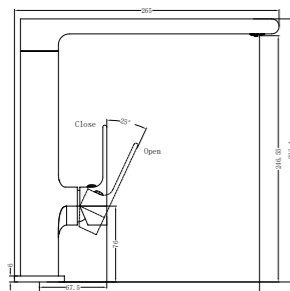

YSW3215-07 Brushed Nickel

Kitchen Mixer
Water Rating: 5 Star, 5L/Min
SKU:NR321507BN
Colours Available: