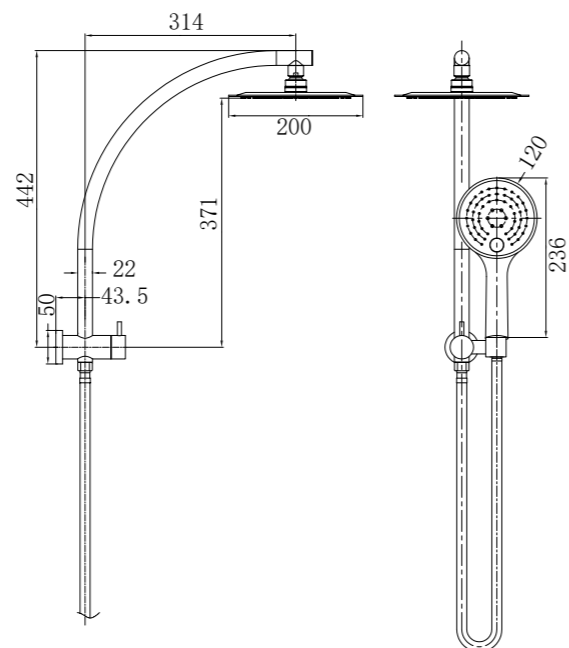

**YSW2508-05B Chrome**

Dolce 2 in 1 Shower  
 Water Rating: 3 star, 9L/Min  
 SKU:NR250805bCH  
 Colours Available:

**YSW2007-05C Chrome**

Vibe Shower Column Set Short  
 Water Rating: 3 Star, 9L/Min  
 SKU:NR200705cCH  
 Colours Available: