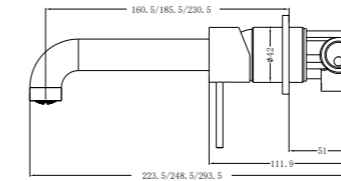

**YSW2219-07C Gun Metal Grey**

Wall Basin Mixer  
Separate Back Plate 160/185/230mm Spout  
Water Rating: 5 Star, 6L/Min  
160mm SKU:NR221907c160GM  
185mm SKU:NR221907c185GM  
230mm SKU:NR221907c230GM  
Colours Available: