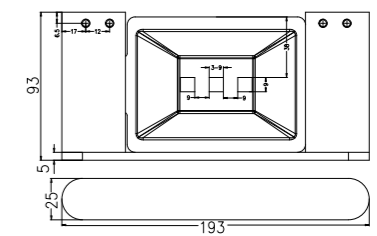

9081 Chrome

Soap Dish Holder
SKU:NR9081CH
Colours Available: