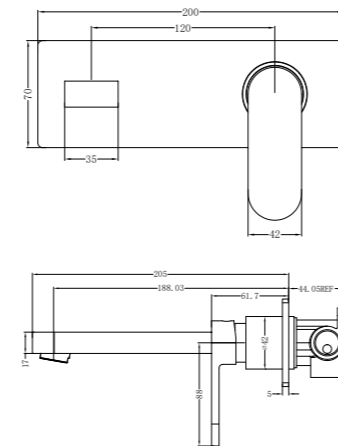

YSW3013-07A Chrome

Wall Basin Mixer
Water Rating: 5 Star, 6L/Min
SKU:NR301307aCH
Colours Available: