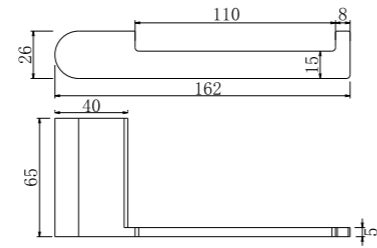

9086 Brushed Gold

Toilet Roll Holder
SKU:NR9086BG
Colours Available: