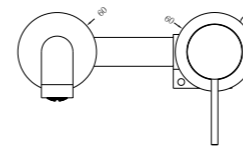

YSW2219-07C Gun Metal Grey

Wall Basin Mixer
Separate Back Plate 160/185/230mm Spout
Water Rating: 5 Star, 6L/Min
160mm SKU:NR221907c160GM
185mm SKU:NR221907c185GM
230mm SKU:NR221907c230GM
Colours Available: