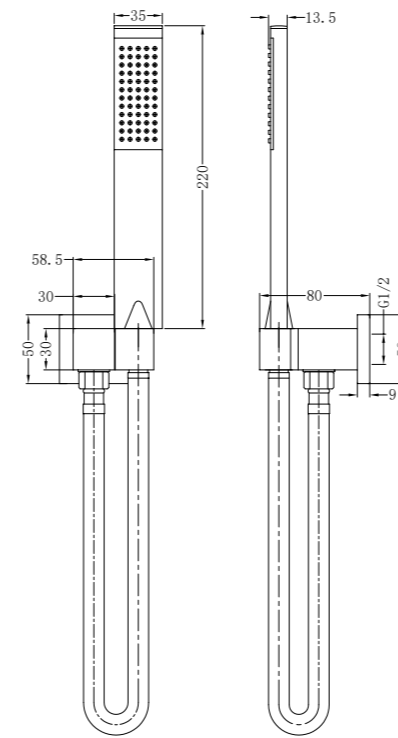

YSW309 Chrome

Vibe Shower On Bracket
Water Rating: 3 Star, 9L/Min
SKU:NR309CH
Colours Available: