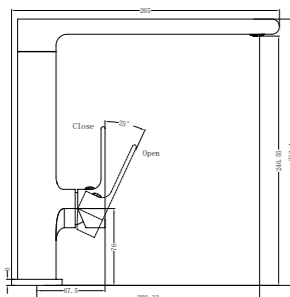

YSW3215-07 Brushed Gold

Kitchen Mixer
Water Rating: 5 Star, 5L/Min
SKU:NR321507BG
Colours Available: