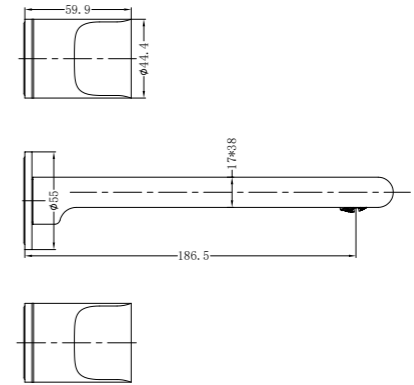

YSW2017-07A Chrome

Wall Basin Set
Water Rating: 6 Star, 4.5L/Min
SKU:NR201707aCH
Colours Available: