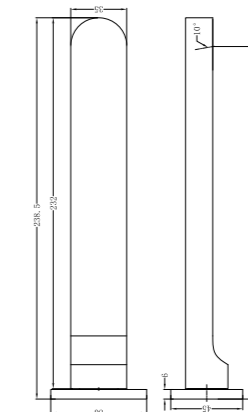

YSW3013-03 Matte Black

Bath Spout
SKU:NR301303MB
Colours Available: