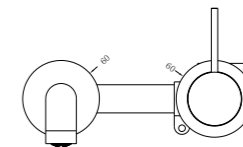

YSW2219-07D Brushed Gold

Wall Basin Mixer Handle Up
Separate Back Plate 160/185/230mm Spout
Water Rating: 5 Star, 6L/Min
160mm SKU:NR221907d160BG
185mm SKU:NR221907d185BG
230mm SKU:NR221907d230BG
Colours Available: