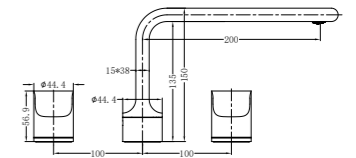

YSW2017-03 Brushed Rose Gold

Bath Set
SKU:NR201703BRG
Colours Available: