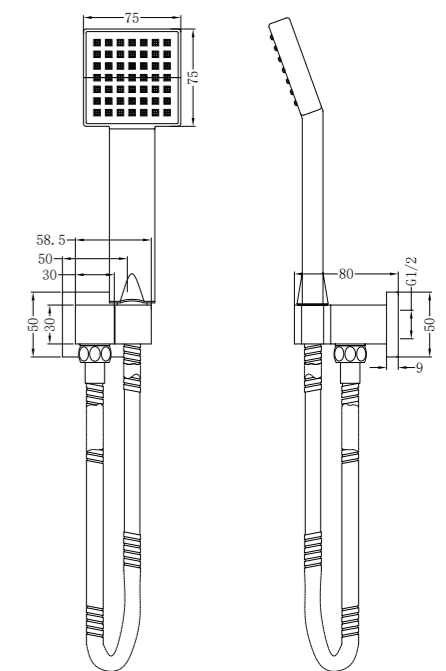

YSW301-1 Chrome

Vibe Shower Bracket
Water Rating: 3 Star, 9L/Min
SKU:NR30101CH
Colours Available: