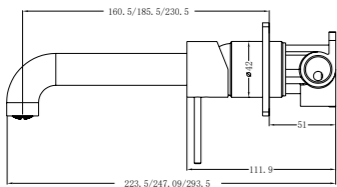

YSW2219-07A Matte Black

Wall Basin Mixer 160/185/230mm
Water Rating: 5 Star, 6L/Min
160mm SKU:NR221907a160MB
185mm SKU:NR221907a185MB
230mm SKU:NR221907a230MB
Colours Available: