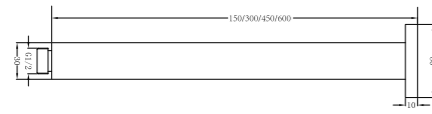

YSW503 Chrome

Round Ceiling Arm 150/300/450/600mm
150mm SKU:NR503150CH
300mm SKU:NR503300CH
450mm SKU:NR503450CH
600mm SKU:NR503600CH
Colours Available: