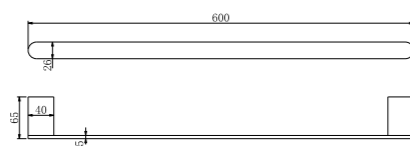

9024 Gun Metal Grey

Single Towel Rail 600mm
SKU:NR9024GM
Colours Available: