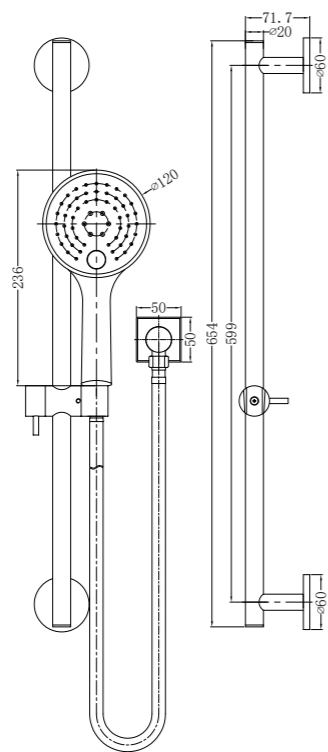

YSW310 Brushed Nickel

Rain Shower Rail With Push Button Shower
Water Rating: 4 Star, 7.5L/Min
SKU:NR310BN
Colours Available: