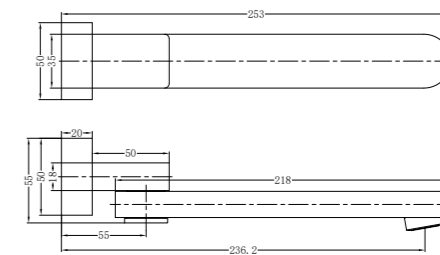

YSW207 Gun Metal Grey

Swivel Bath Spout
SKU:NR207GM
Colours Available: