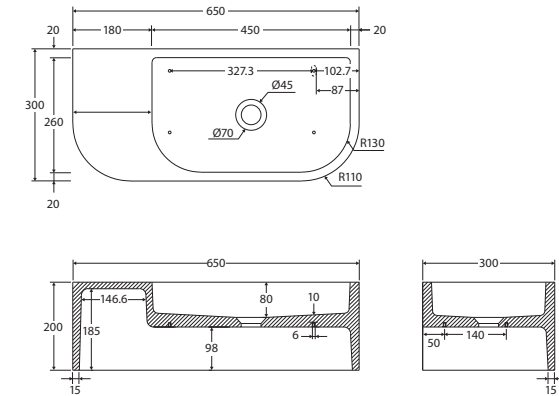

## Features

- Right bowl design with integrated shelf
- Concrete with food-grade nano sealant
- No overflow
- Requires 32 mm non-overflow waste (not included)
- Extra heavy duty mounting brackets and bolts included
- Capacity: 8L
- Weight: 22.5kg

While we aim to ensure specifications are correct at the time of publication, Fienza reserves the right to make modifications without prior notice. Physical colour may vary from image shown. All measurements are shown in millimetres. For ceramic products, please allow +/- 10 mm tolerance for manufacturing variance. Always use physical product measurements for mark-ups and roughing-in as the technical drawing may differ from actual product received.