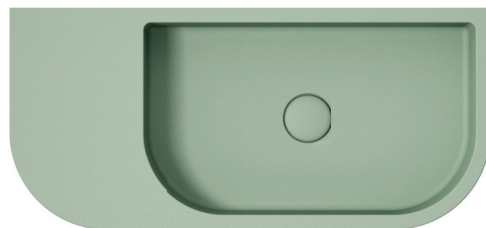

# Blanca

CONCRETE  
WALL HUNG BASIN

## Features

- Right bowl design with integrated shelf
- Concrete with food-grade nano sealant
- No overflow
- Requires 32 mm non-overflow waste (not included)
- Extra heavy duty mounting brackets and bolts included
- Capacity: 8L
- Weight: 22.5kg