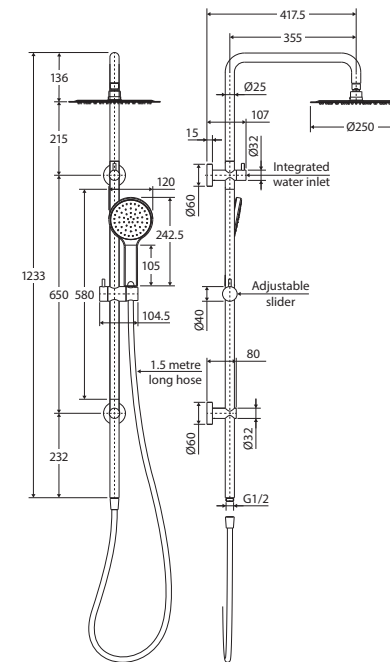

Kaya® TWIN SHOWER

Features

WELS 3 Star rated, 9L/min (Overhead Shower)

WELS 3 Star rated, 9L/min (Handheld Shower)

Rail:

- Integrated top water inlet and diverter
- Slider to adjust height and angle of hand shower
- Made from solid brass
- 1.5 metre stainless steel hose (PVC on matte black model)

KAYA Overhead Shower (411125):

- 250 mm diameter
- Ultra-thin 2 mm profile
- Easy to clean TPR nozzles
- Brass swivel joint
- Made from lead-free stainless steel
- Female 1/2" BSP inlet

KAYA Hand Piece (MSH115):

- Single water-flow setting
- Easy to clean TPR nozzles
- Made from ABS

Please note: This product may have a visible Fienza or Watermark logo.

Available in

Electroplated
Chrome
455109

Electroplated
Matte White
455109MW

Electroplated
Matte Black
455109B

PVD
Brushed Nickel
455109BN

PVD
Gun Metal
455109GM

PVD
Brushed Copper
455109CO

PVD
Urban Brass
455109UB

Cleaning & Care

- Regularly clean with mild soapy water using a microfibre cloth.
- In highly polluted or coastal locations, we recommend cleaning 2-3 times per week.
- Do not use harsh detergents, bleach, cream cleaners or citrus based cleaners. These substances are abrasive and will damage the surface.
- Do not use undue pressure and wipe in one direction only.

While we aim to ensure specifications are correct at the time of publication, Fienza reserves the right to make modifications without prior notice. Physical colour may vary from image shown. All measurements are shown in millimetres. Always use physical product measurements for mark-ups and roughing-in as the technical drawing may differ from actual product received.