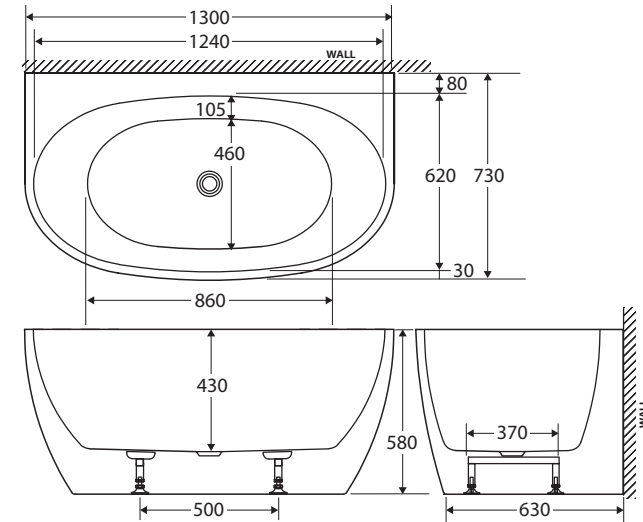

## BACK-TO-WALL ACRYLIC BATH, 1300MM

### Features

- Modern, slim edge design
- Back-to-wall style
- Gloss white finish
- UV stabilised premium sanitary-grade acrylic with Lucite MMA
- No overflow
- Chrome pull-out/pop-up waste included
- Built-in steel support frame
- Adjustable self-supporting feet
- Fill capacity: 177L
- Net weight: 37kg
- Gross weight: 44kg