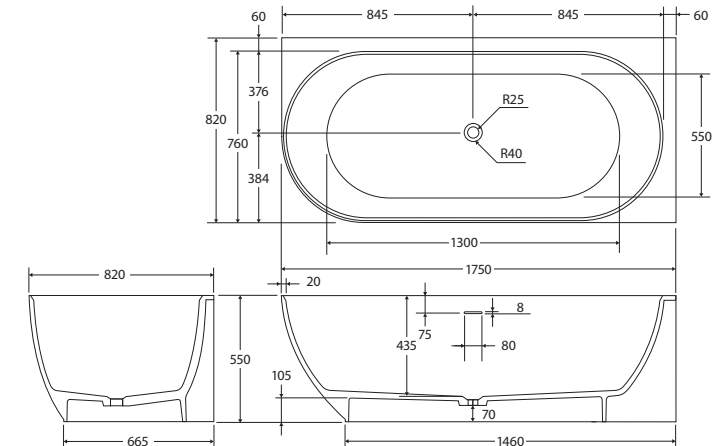

Matta

RIGHT-HAND
SOLID SURFACE
CORNER BATH,
1700MM

Features

- Two-sided corner style
- Matte white finish
- Solid surface
- Built-in overflow
- Chrome pull-out/pop-up waste included
- Capacity: 300L
- Net weight: 160 kg
- Gross weight: 210 kg

While we aim to ensure specifications are correct at the time of publication, Fienza reserves the right to make modifications without prior notice. Physical colour may vary from image shown. All measurements are shown in millimetres. Always use physical product measurements for mark-ups and roughing-in as the technical drawing may differ from actual product received.