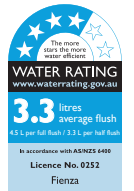

We aim to ensure that specifications are correct at the time of publication. All measurements are shown in millimetres. For ceramic products, please allow +/- 10 mm tolerance for manufacturing variance. Always use measurements of actual product received for final specification as the technical drawing may contain differences. Due to printing limitations, physical colour may vary from the image shown. Fienza reserves the right to make modifications without prior notice.