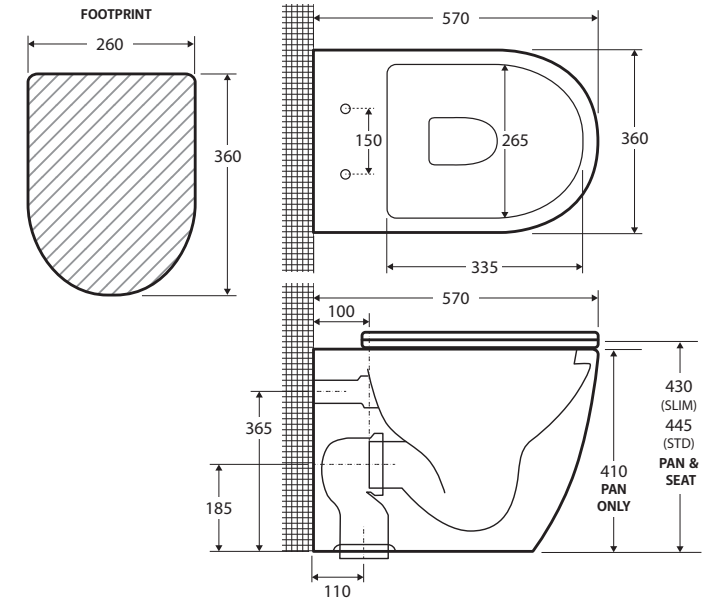

## Features

WELS 4 Star - 4.5/3L (3.3L avg/flush) with R&T cistern

- Gloss white finish
- Tornado rimless ultra quiet flush
- Concealed design (includes mounting screws)
- Stainless steel hinges

Cistern and flush buttons required (sold separately)

We aim to ensure that specifications are correct at the time of publication. All measurements are shown in millimetres. For ceramic products, please allow +/- 10 mm tolerance for manufacturing variance. Always use measurements of actual product received for final specification as the technical drawing may contain differences. Due to printing limitations, physical colour may vary from the image shown. Fienza reserves the right to make modifications without prior notice.