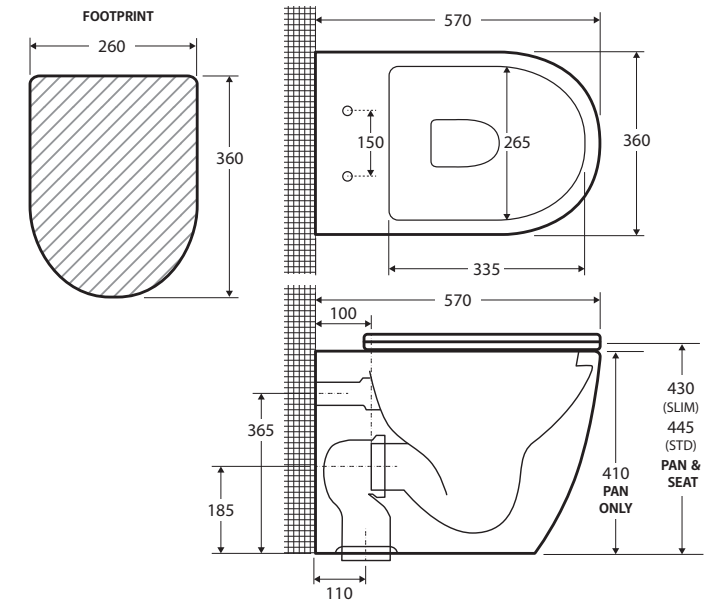

Koko Matte White WALL-FACED TOILET

Features

- Rimless hygienic flush
- Matte white finish
- Concealed pan for easy cleaning
- Gloss white quick release, soft close seat
- Available as P-Trap or S-Trap
- Stainless steel hinges
- Includes floor mounting screws
- **WELS 4 Star rated, 4.5L/3.3L (3.3L average flush) when used with R&T cistern**

Cistern and flush buttons required (sold separately)

Available in

P-Trap
Pan & Seat

K002376MW-PS

S-Trap
Pan & Seat

K002376MWA-PS

Cleaning & Care

- The toilet seat may be removed for cleaning - depress the quick release buttons and lift up.
- Clean only with a soft cloth or sponge using warm water and mild soap or detergent. Do not use any abrasive cleaning materials.
- Do not use any solvents or corrosive liquids.
- Note that use of clip-on deodorisers will affect flushing performance on rimless suites.

We aim to ensure that specifications are correct at the time of publication. All measurements are shown in millimetres. For ceramic products, please allow +/- 10 mm tolerance for manufacturing variance. Always use measurements of actual product received for final specification as the technical drawing may contain differences. Due to printing limitations, physical colour may vary from the image shown. Fienza reserves the right to make modifications without prior notice.