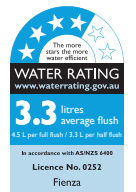

Cleaning & Care

- The toilet seat may be removed for cleaning - depress the quick release buttons and lift up.
- Clean only with a soft cloth or sponge using warm water and mild soap or detergent. Do not use any abrasive cleaning materials.
- Do not use any solvents or corrosive liquids.
- Note that use of clip-on deodorisers will affect flushing performance on rimless suites.