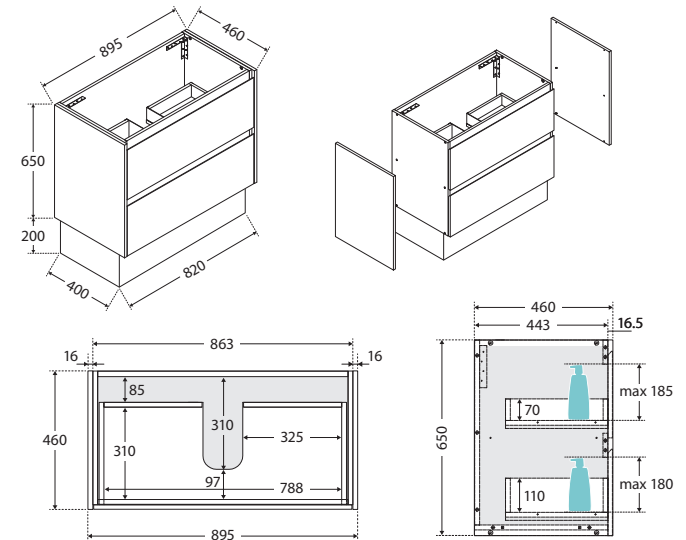

Amato®

900MM CABINET ON KICKBOARD WITH SOLID PANELS

Features

- Customised options with solid side panels in four finishes
- Bevelled edge pull channel
- Interior drawer finish matches the external drawer fronts
- Full extension, soft close drawer runners
- 16 mm thick backing board and drawer bases
- Made from sustainably sourced timber

We aim to ensure that specifications are correct at the time of publication. All measurements are shown in millimetres. For MDF cabinetry, please allow +/- 5 mm tolerance per 1000 mm for manufacturing variance in straightness. Always use measurements of actual product received for final specification as the technical drawing may contain differences. Due to printing limitations, physical colour may vary from the image shown. Fienza reserves the right to make modifications without prior notice.