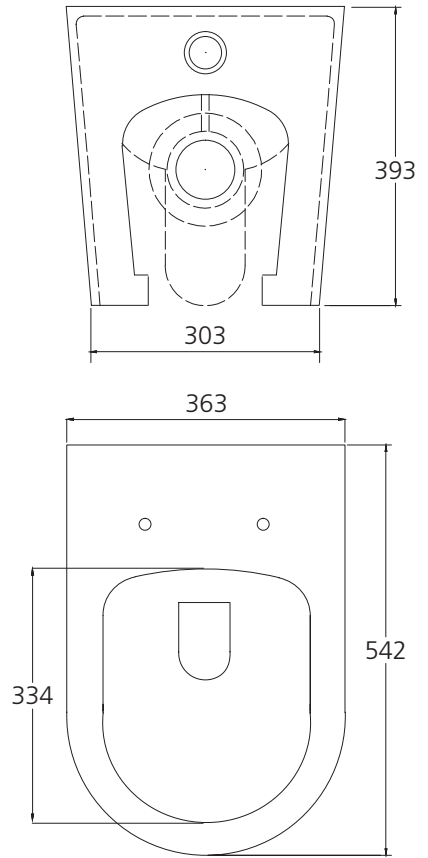

Oslo

OS127-PSC (Pan: OS127BTW / Seat: VI1273ST)
Wall Faced Toilet Suite

All dimensions in mm

Suite includes

- Rimless Pan
- Soft close, quick release seat
- Geberit Sigma8 concealed dual flush cistern*
- Fittings & fixtures

*Flush plate sold separately

Specifications /

WELs Rating	4 star, 3.5 L avg flush volume (4.5 L / 3 L)
Pan	Rimless / Easy-clean design
Traps	Universal (S or P-trap)
Set outs	S-trap set out 50 mm - 75 mm as standard. P-trap set out 185 mm floor to centre of outlet. Optional S-trap set out 150 mm - 170 mm (SPB0201).
Cistern	Geberit Sigma8 Concealed Cistern (Dual flush valve 4.5 L / 3 L)
Fixing	The toilet is fixed with a Geberit concealed water tank in wall
Seat	Soft close and quick release toilet seat is provided as standard. Compression moulded toilet seat, fitted with buffers and metal hinges.
Flush plate	Not included. Compatible with all Geberit Sigma flush plates.
Colour	White
Installation	The installation of the toilet suite shall be in accordance with the normal minimum drain line grade requirements in AS/NZS 3500.2.
Materials	Vitreous china
Weight	Pan is 32.9 kg
Parts list	UF toilet seat, Geberit double flushing valve, standard pipe
Warranty	20 years vitreous china cistern and pan replacement of product; 5 years replacement seat; 2 years valves and fittings; 1 year seals and labour (refer to oliveri.com.au)
Maintenance and care instructions	All surfaces should be cleaned with mild liquid detergent or soap and water. Do not use cream cleaners or citrus based cleaning products, as they are abrasive. Use of unsuitable cleaning agents may damage the surface. Any damage caused in this way will not be covered by warranty.

Oslo

SET OUT DRAWING

All dimensions in mm

OS127-PSC (Pan: OS127BTW / Seat: VI1273ST)

Wall Faced Toilet Suite

OPTIONAL SET OUT DRAWING