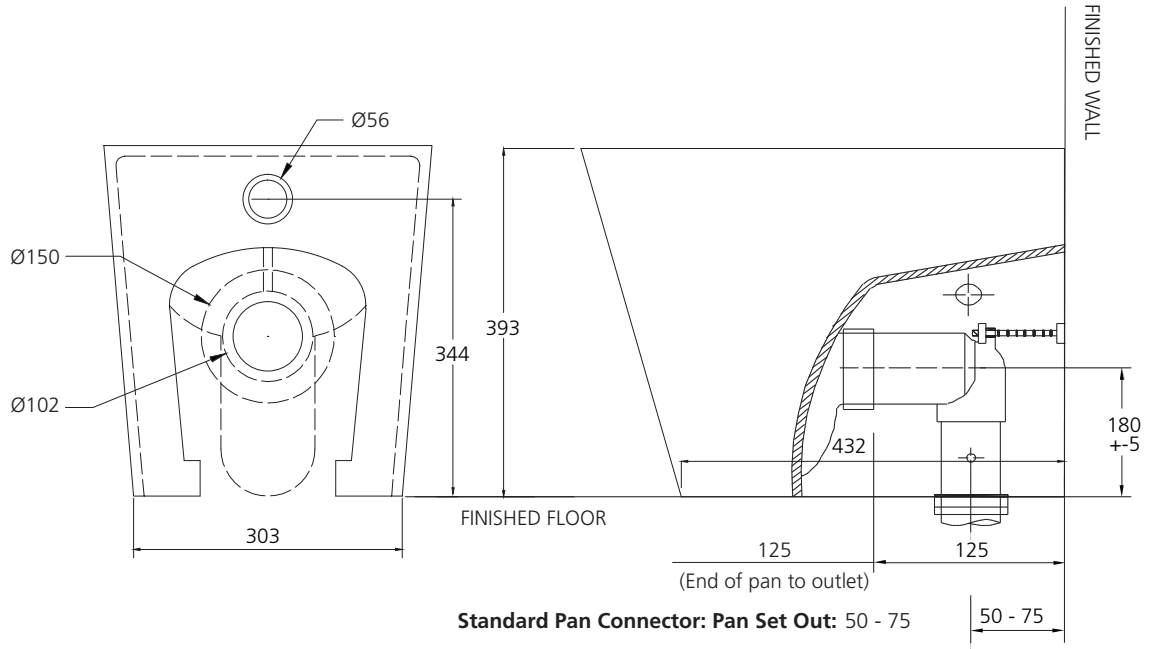

Oslo

OS127-PSC (Pan: OS127BTW / Seat: VI1273ST)
Wall Faced Toilet Suite

All dimensions in mm

Suite includes

- Rimless Pan
- Soft close, quick release seat
- Geberit Sigma8 concealed dual flush cistern*
- Fittings & fixtures

*Flush plate sold separately

Specifications /

WELs Rating	4 star, 3.5 L avg flush volume (4.5 L / 3 L)
Pan	Rimless / Easy-clean design
Traps	Universal (S or P-trap)
Set outs	S-trap set out 50 mm - 75 mm as standard. P-trap set out 185 mm floor to centre of outlet. Optional S-trap set out 150 mm - 170 mm (SPB0201).
Cistern	Geberit Sigma8 Concealed Cistern (Dual flush valve 4.5 L / 3 L)
Fixing	The toilet is fixed with a Geberit concealed water tank in wall
Seat	Soft close and quick release toilet seat is provided as standard. Compression moulded toilet seat, fitted with buffers and metal hinges.
Flush plate	Not included. Compatible with all Geberit Sigma flush plates.
Colour	White
Installation	The installation of the toilet suite shall be in accordance with the normal minimum drain line grade requirements in AS/NZS 3500.2.
Materials	Vitreous china
Weight	Pan is 32.9 kg
Parts list	UF toilet seat, Geberit double flushing valve, standard pipe
Warranty	20 years vitreous china cistern and pan replacement of product; 5 years replacement seat; 2 years valves and fittings; 1 year seals and labour (refer to oliveri.com.au)
Maintenance and care instructions	All surfaces should be cleaned with mild liquid detergent or soap and water. Do not use cream cleaners or citrus based cleaning products, as they are abrasive. Use of unsuitable cleaning agents may damage the surface. Any damage caused in this way will not be covered by warranty.

Oslo

SET OUT DRAWING

All dimensions in mm

OS127-PSC (Pan: OS127BTW / Seat: VI1273ST)

Wall Faced Toilet Suite

OPTIONAL SET OUT DRAWING